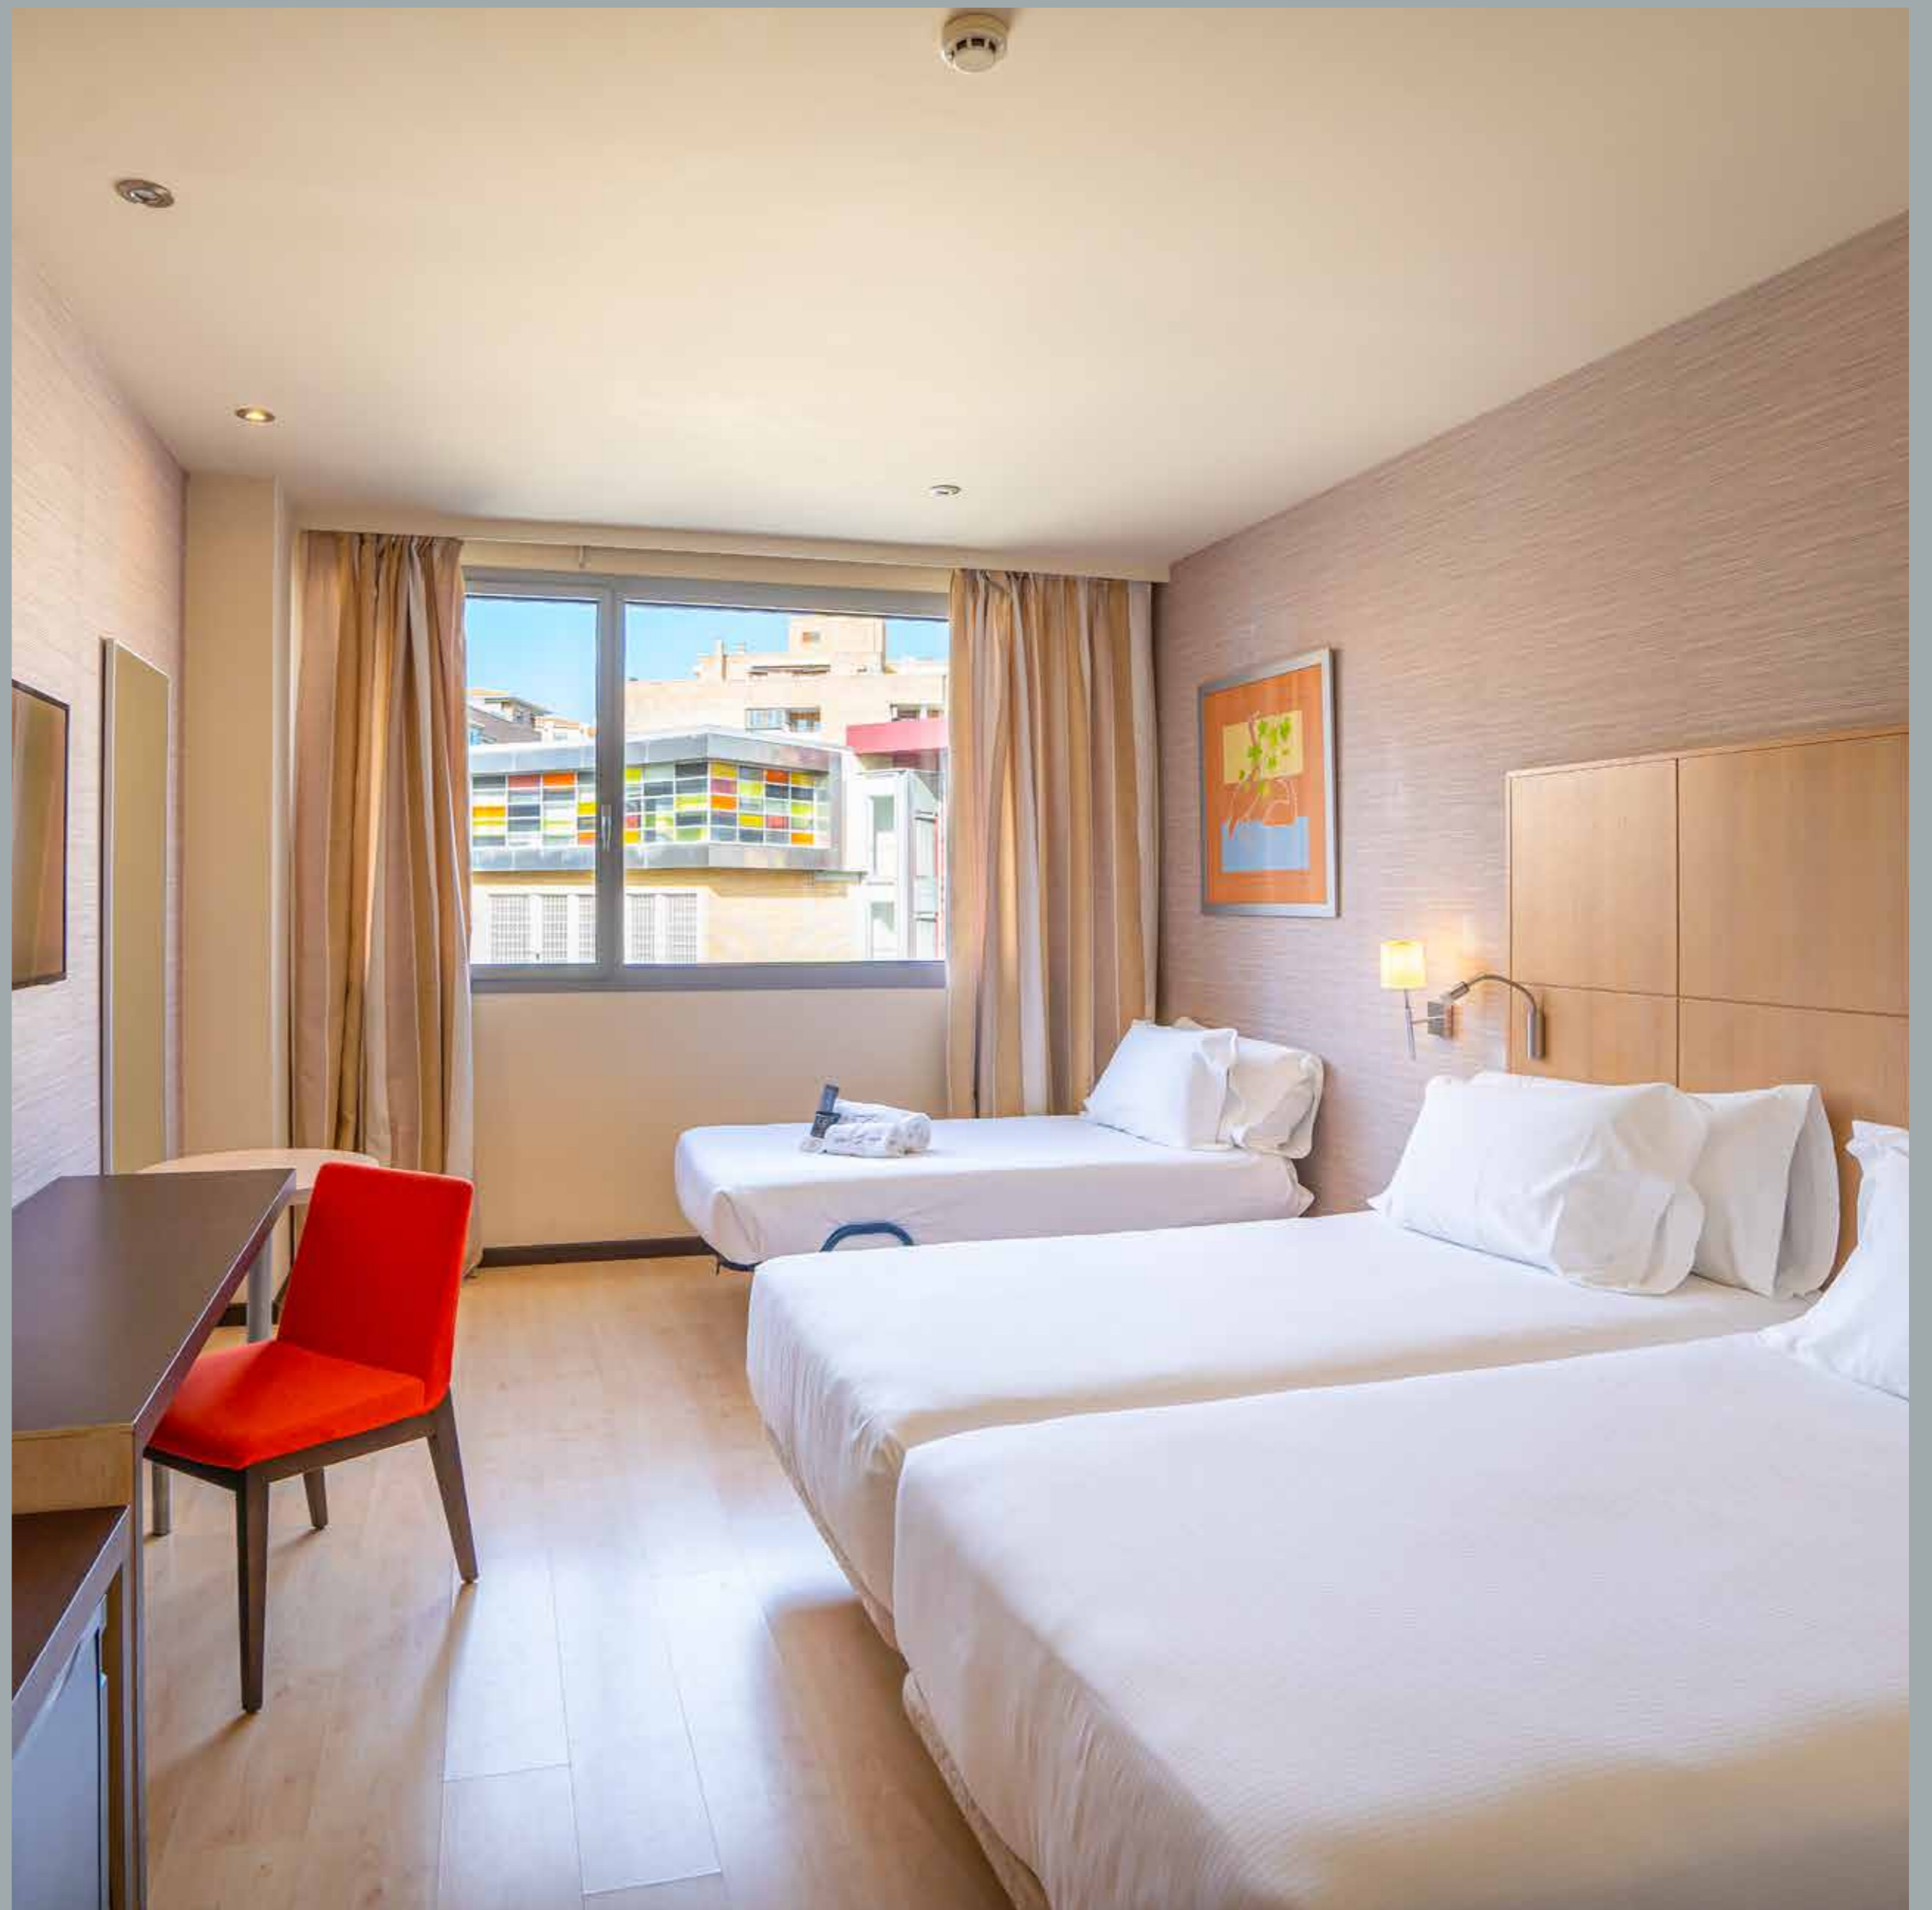

abba Family 3

Capacity for 2-3 people

All abba Family rooms are designed to offer maximum comfort and all the details to families during their stay at our hotel.

All are exterior and have air conditioning, 43" LED TV, telephone, safe, minibar, Wi-Fi connection and fully equipped bathroom with amenities, hair-dryer and magnifying mirror.

2/3 people

26 m²

Bedroom

A double bed of 2mx2m + extra bed or two single beds of 1.05m x 2m + extra bed.