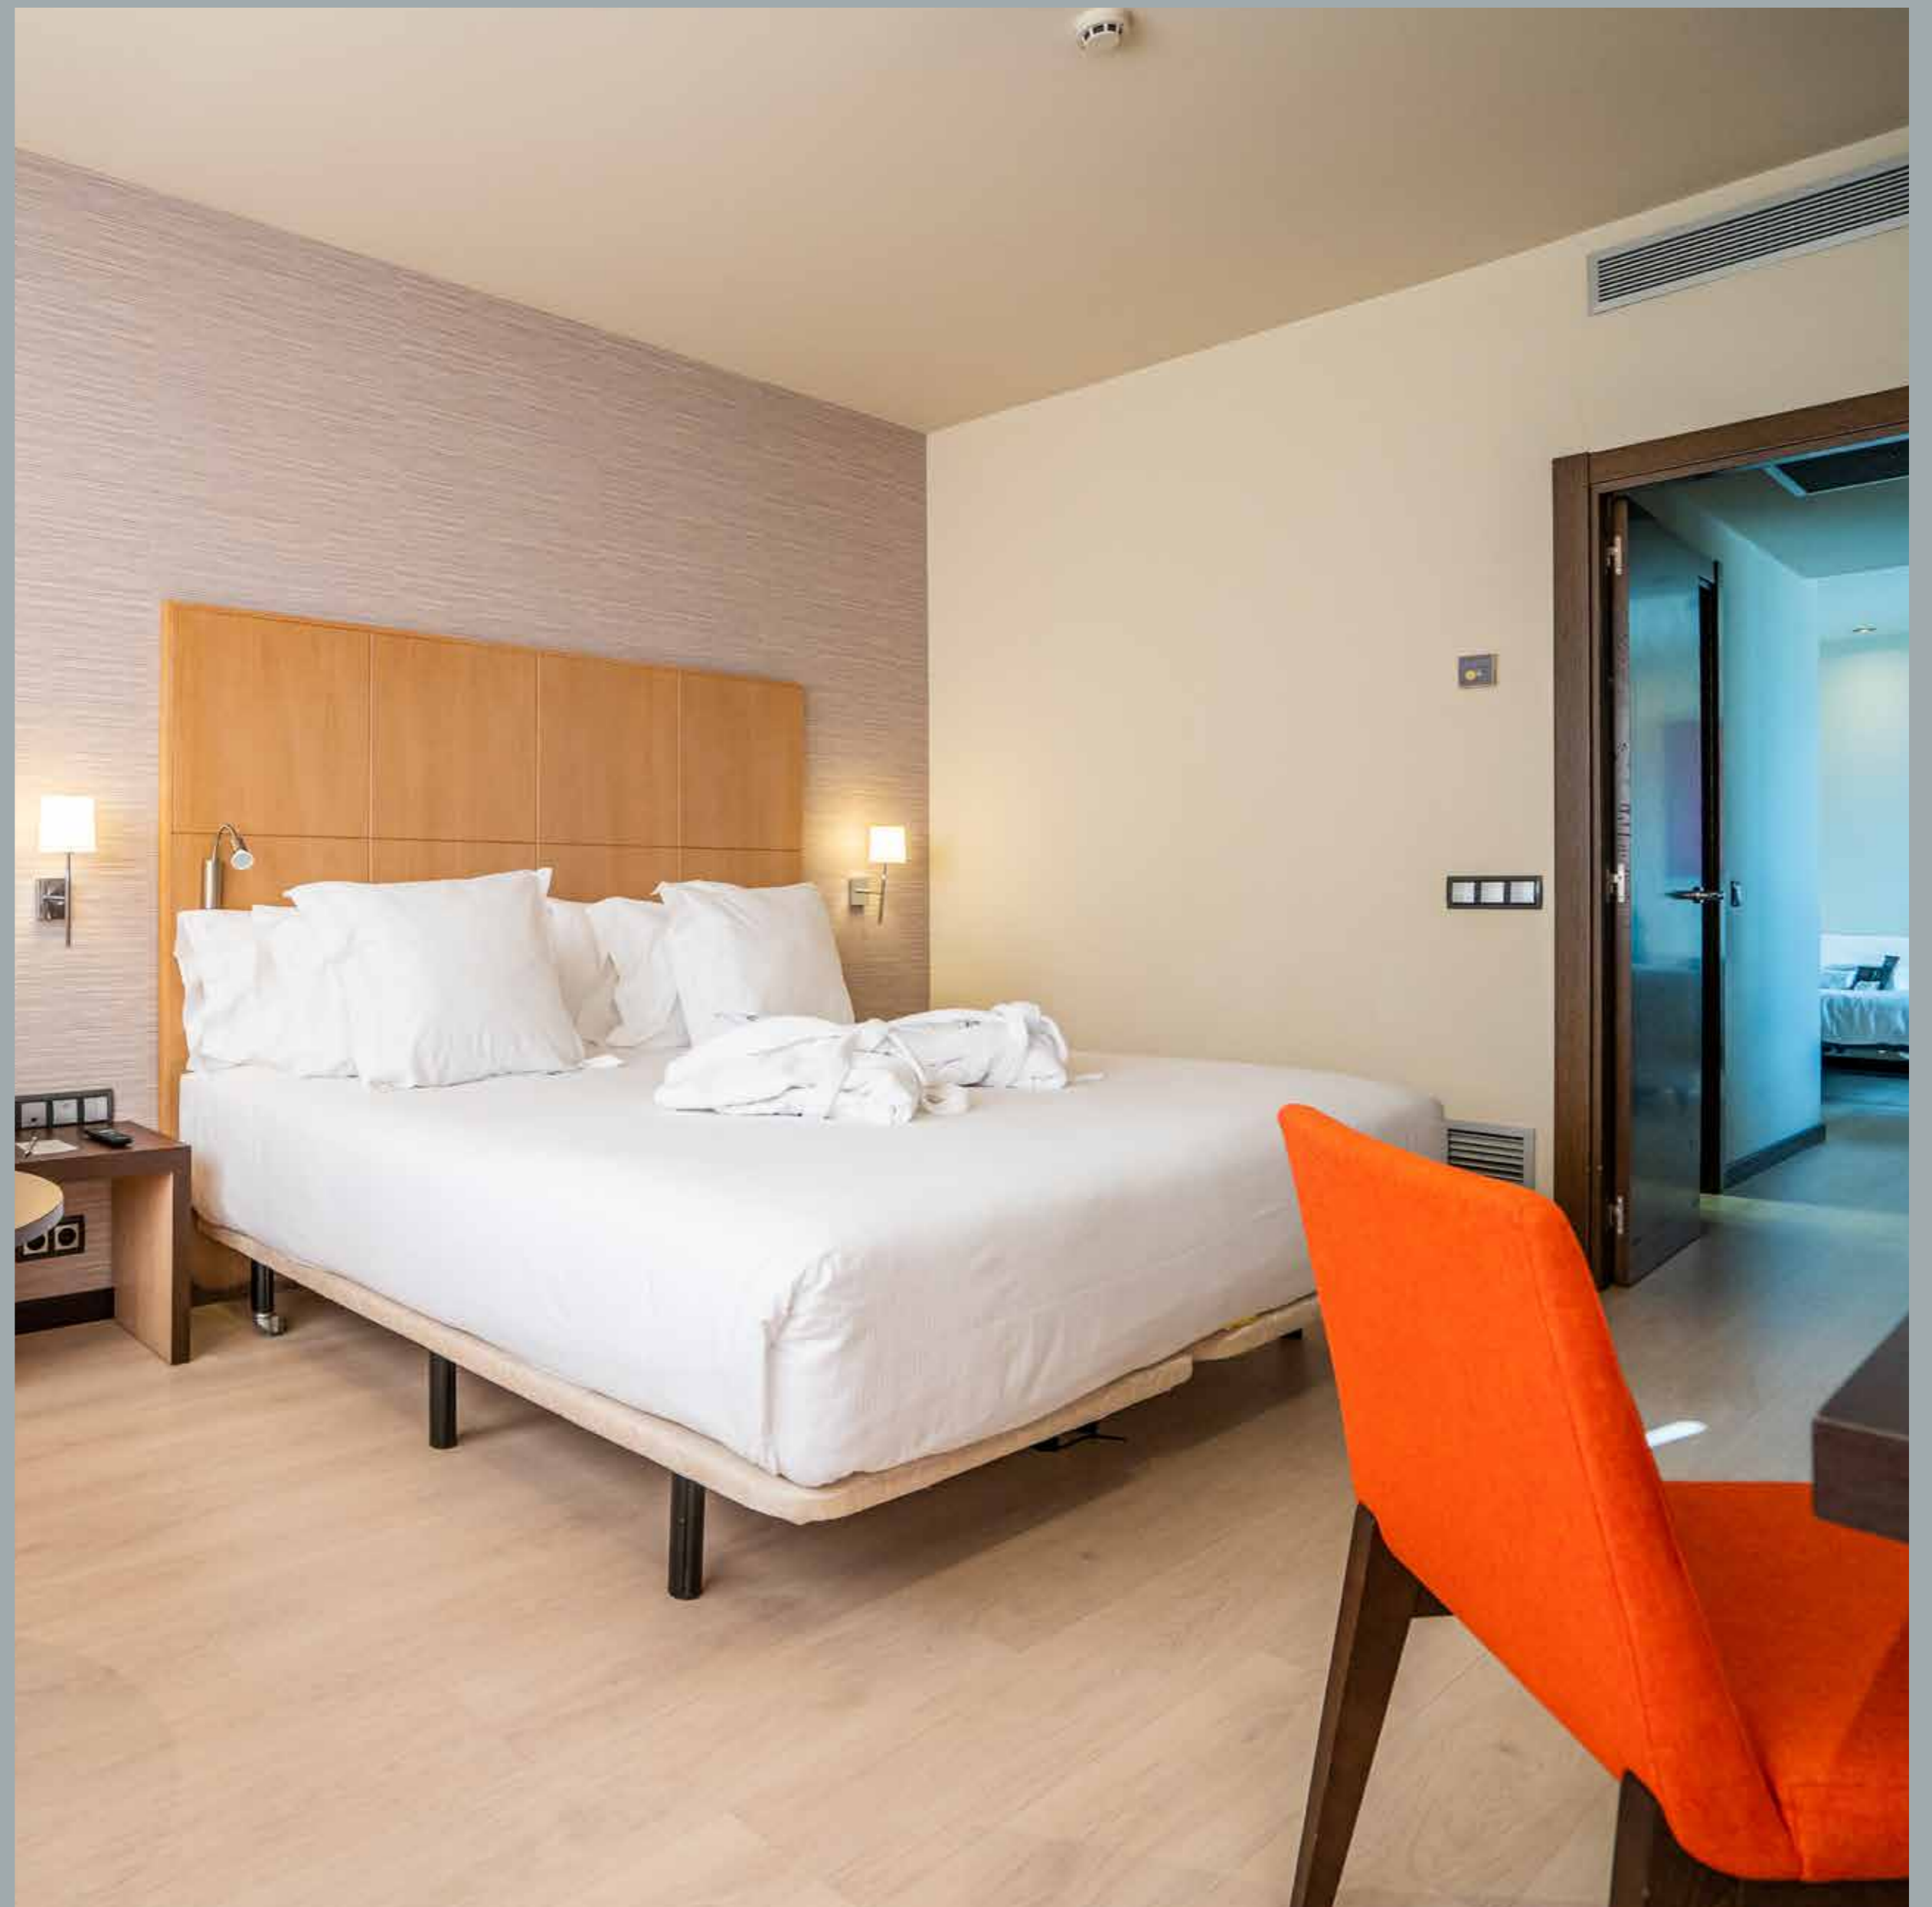

All are exterior and have air conditioning, 43" LED TV, minibar, telephone, safe, Wi-Fi connection and fully equipped bathroom with amenities, hairdryer and magnifying mirror.

1/2 people

26 m²

Bedroom

One 2mx2m double bed
or two 1.05m x 2m single beds

All are exterior and have air conditioning, 43" LED TV, telephone, safe, minibar, Wi-Fi connection and fully equipped bathroom with amenities, hair-dryer and magnifying mirror.

1/2 people

26 m²

Bedroom

A 2mx2m double bed
or two single beds of 1.05m x 2m.

They have the following special features:

- Preferential reservation
- Coffee maker and kettle
- Hydromassage bathtub
- Bathrobe and slippers
- Feminine bath products kit

1/4 people

44 m²

Bedroom

1 double bed 2m x 2m

All are exterior and have air conditioning, 43" LED TV, telephone, safe, minibar, Wi-Fi connection and fully equipped bathroom with amenities, hair-dryer and magnifying mirror.

4 people

44 m²

Bedroom

A double bed 2m x 2m
and two single beds 1.05m x 2m.