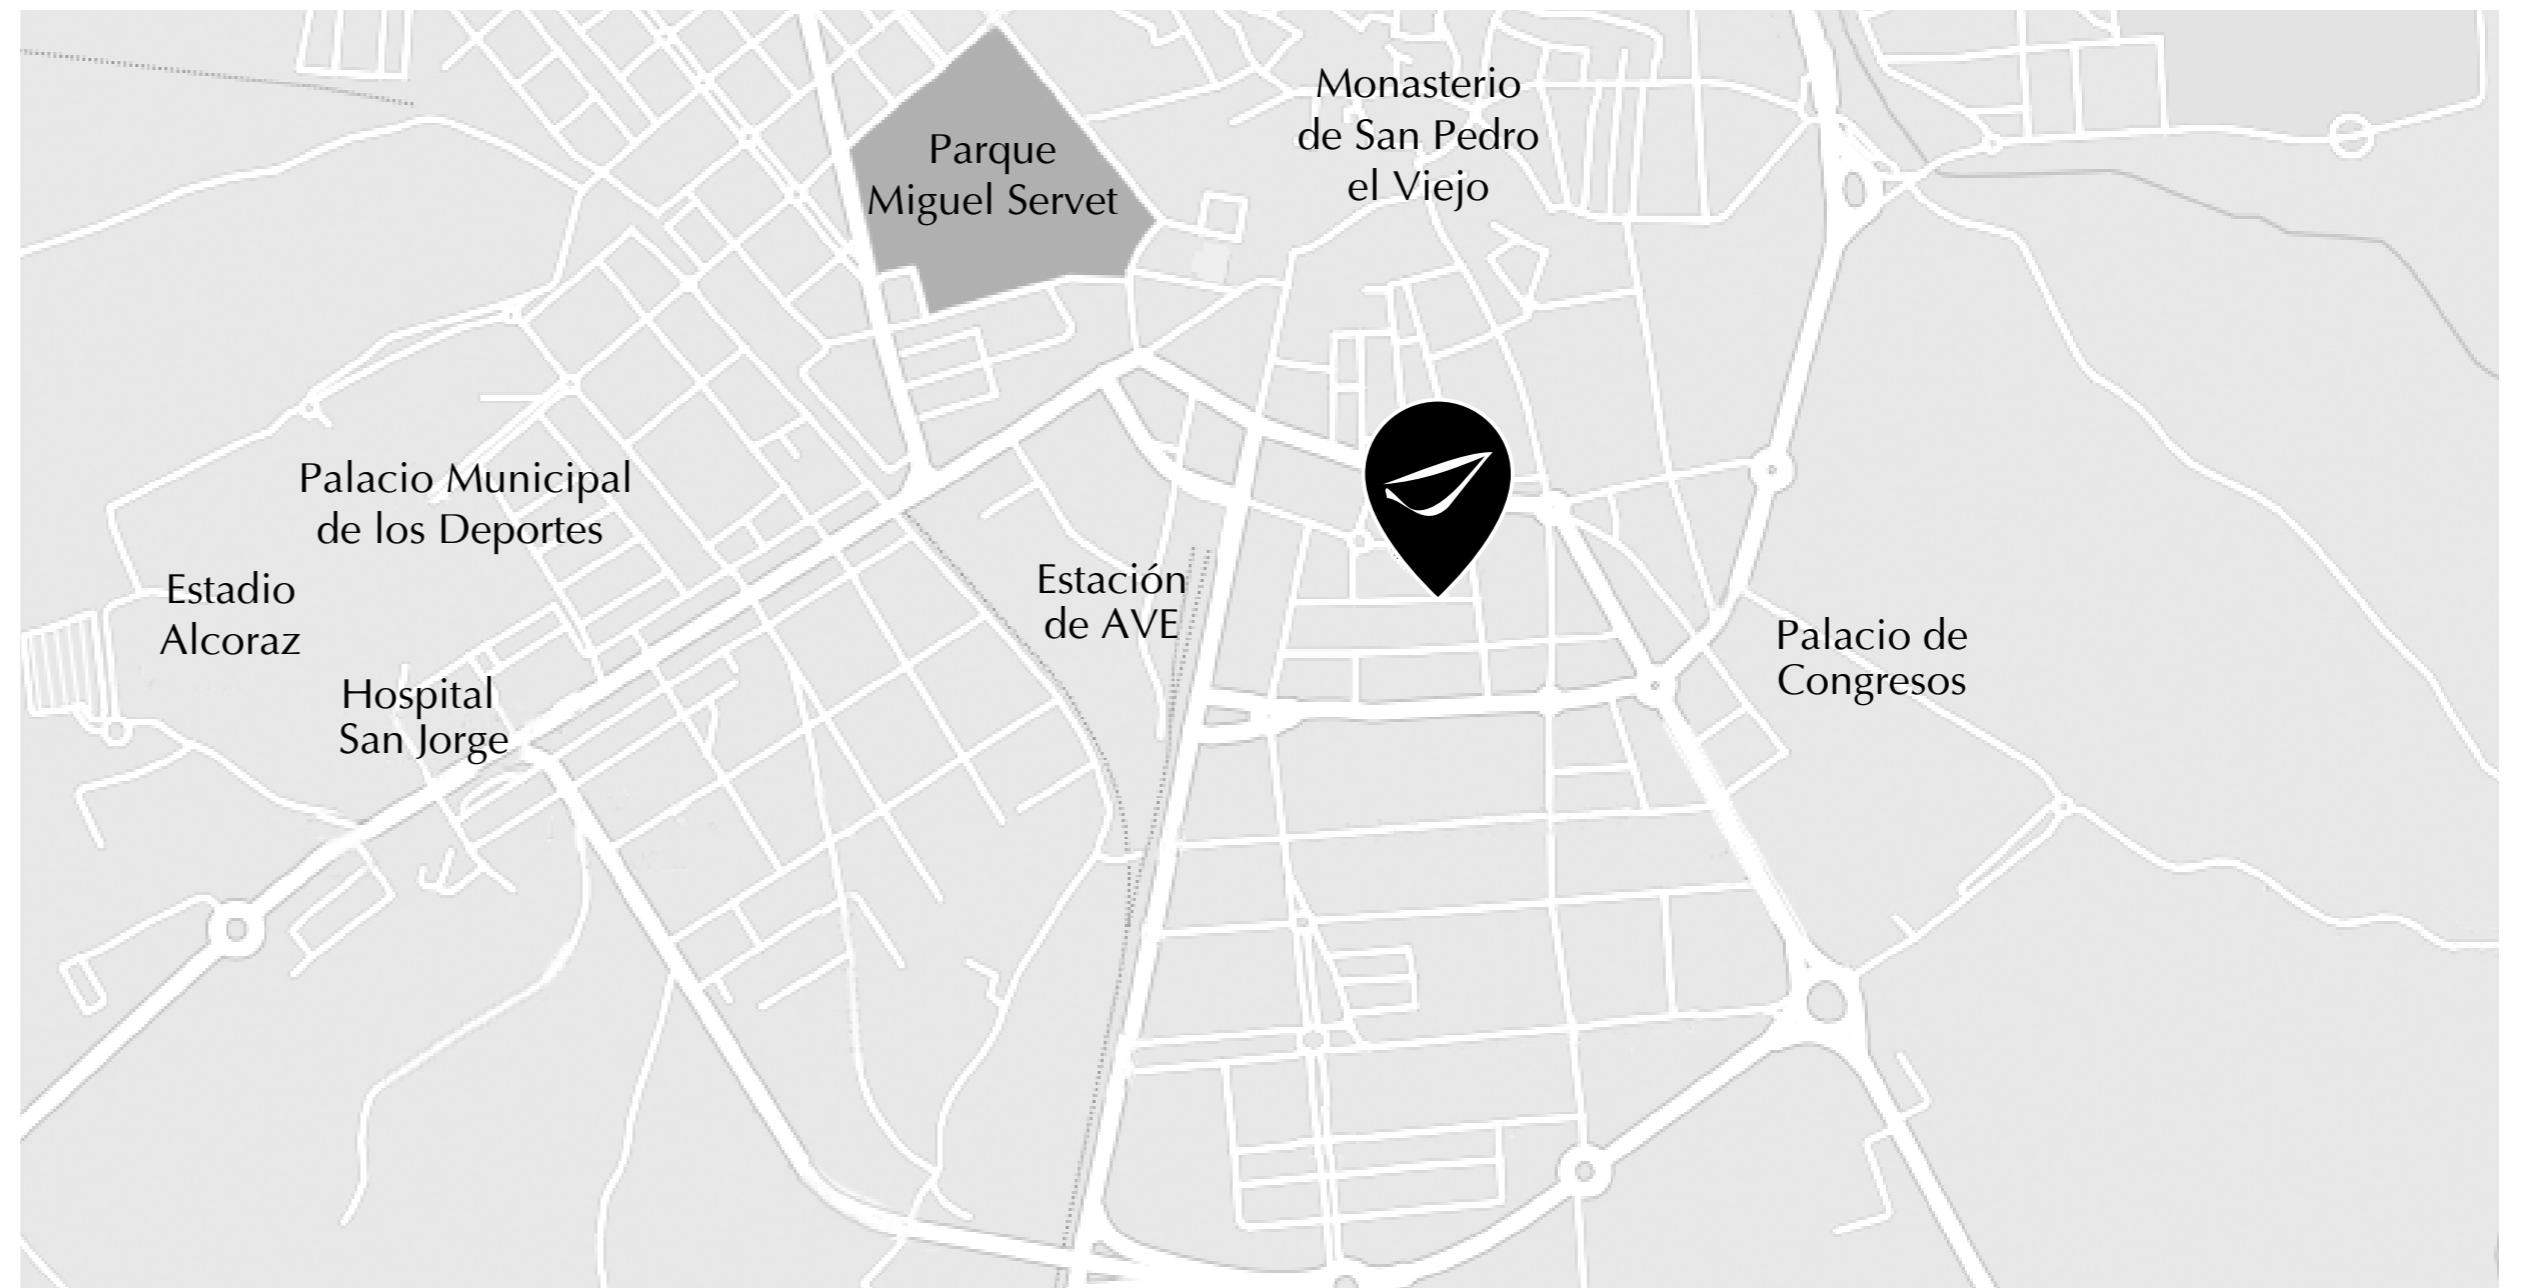

Huesca

*The gate of
the Pyrenees*

abba Huesca hotel

⁰¹ Location

⁰² Hotel

⁰³ Rooms

⁰⁴ Services

01

Location

A hotel in the heart in the city

Huesca, in a quiet location, very well-connected to the public transport network. It is located just 3 minutes from the Intermodal station with an AVE stop, 14 minutes from the Huesca-Pirineos Airport (HSK), near the Palacio de Congresos and a 10-minute walk from the commercial and tourist center.

From the hotel there is easy access to the communication routes that lead to areas of cultural interest, such as the Romanesque medieval past and with it San Pedro el Viejo or Loarre Castle. To the north from the city you can see the Sierra de Guara, where you can enjoy canyoning, mountain biking, road cycling or hiking.