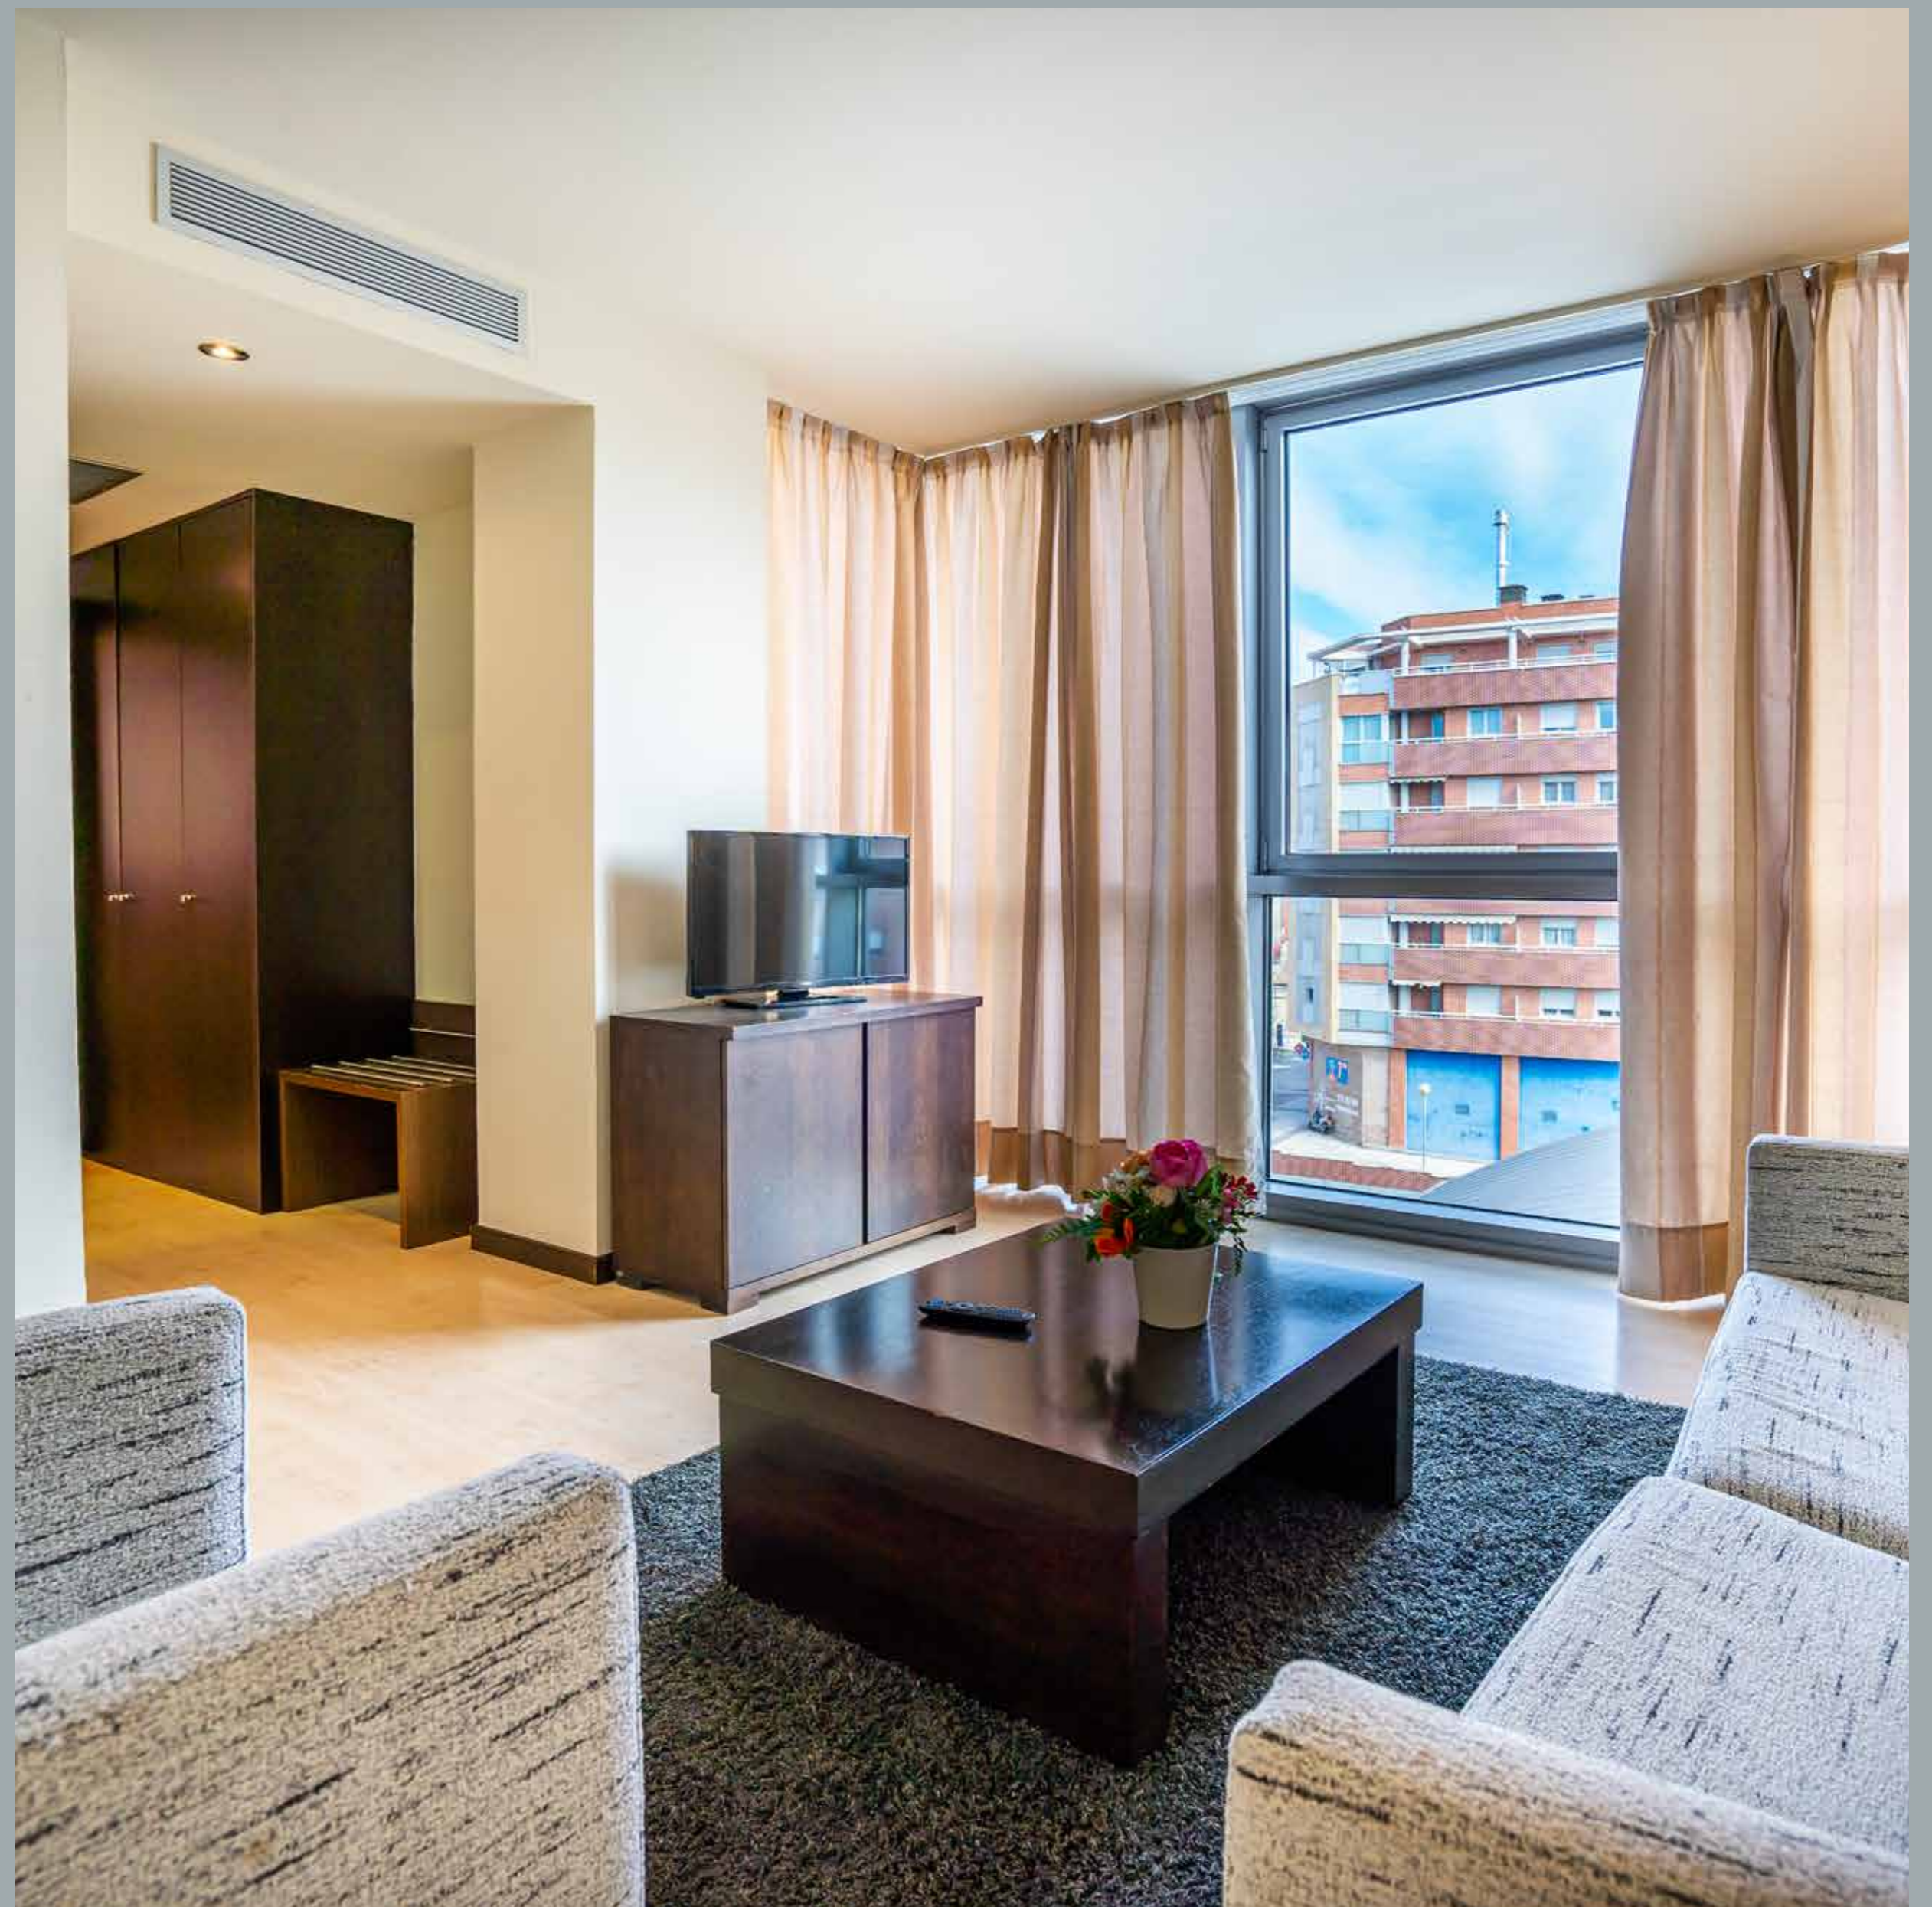

All are exterior and have air conditioning, 43" LED TV, minibar, telephone, safe, Wi-Fi connection and fully equipped bathroom with amenities, hairdryer and magnifying mirror.

1/2 people

26 m²

Bedroom

One 2mx2m double bed
or two 1.05m x 2m single beds

All are exterior and have air conditioning, 43" LED TV, telephone, safe, minibar, Wi-Fi connection and fully equipped bathroom with amenities, hair-dryer and magnifying mirror.

1/2 people

26 m²

Bedroom

A 2mx2m double bed
or two single beds of 1.05m x 2m.

They have the following special features:

- Preferential reservation
- Coffee maker and kettle
- Hydromassage bathtub
- Bathrobe and slippers
- Feminine bath products kit

1/4 people

44 m²

Bedroom

1 double bed 2m x 2m

All are exterior and have air conditioning, 43" LED TV, telephone, safe, minibar, Wi-Fi connection and fully equipped bathroom with amenities, hair-dryer and magnifying mirror.

4 people

44 m²

Bedroom

A double bed 2m x 2m
and two single beds 1.05m x 2m.