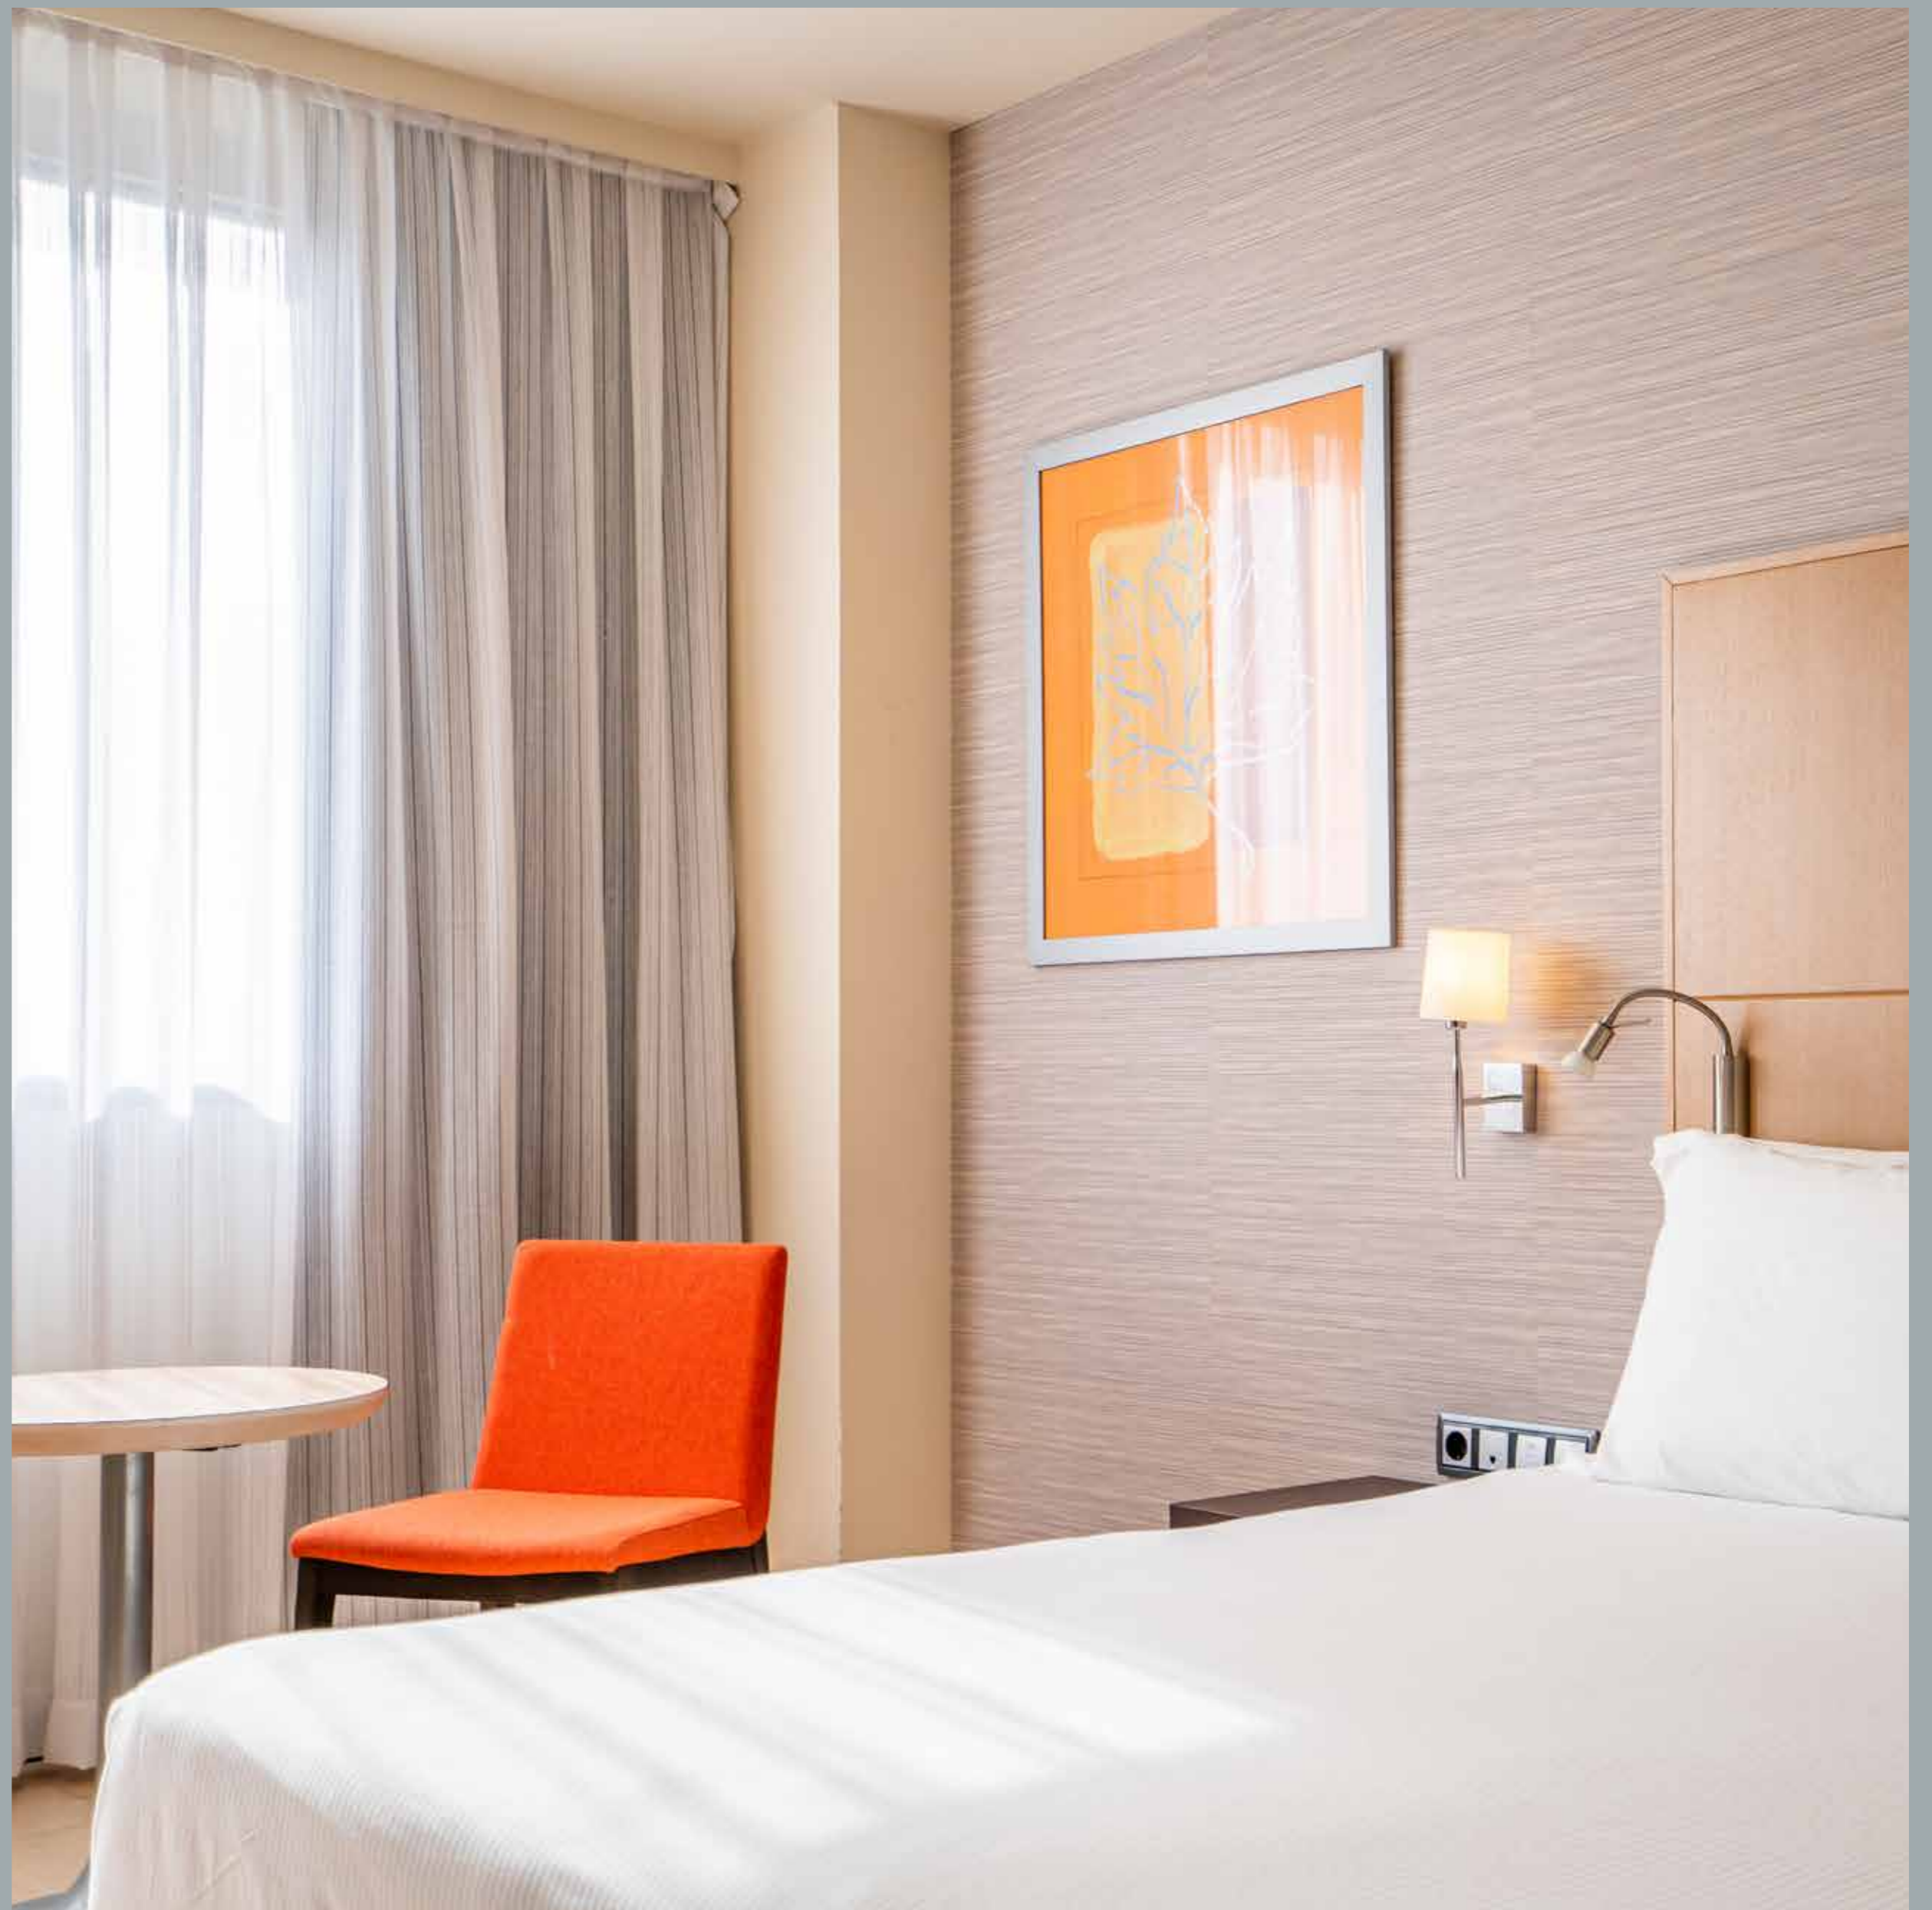

All are exterior and have air conditioning, 43" LED TV, minibar, telephone, safe, Wi-Fi connection and fully equipped bathroom with amenities, hairdryer and magnifying mirror.

1/2 people

26 m²

Bedroom

One 2mx2m double bed
or two 1.05m x 2m single beds

All are exterior and have air conditioning, 43" LED TV, telephone, safe, minibar, Wi-Fi connection and fully equipped bathroom with amenities, hair-dryer and magnifying mirror.

1/2 people

26 m²

Bedroom

A 2mx2m double bed
or two single beds of 1.05m x 2m.