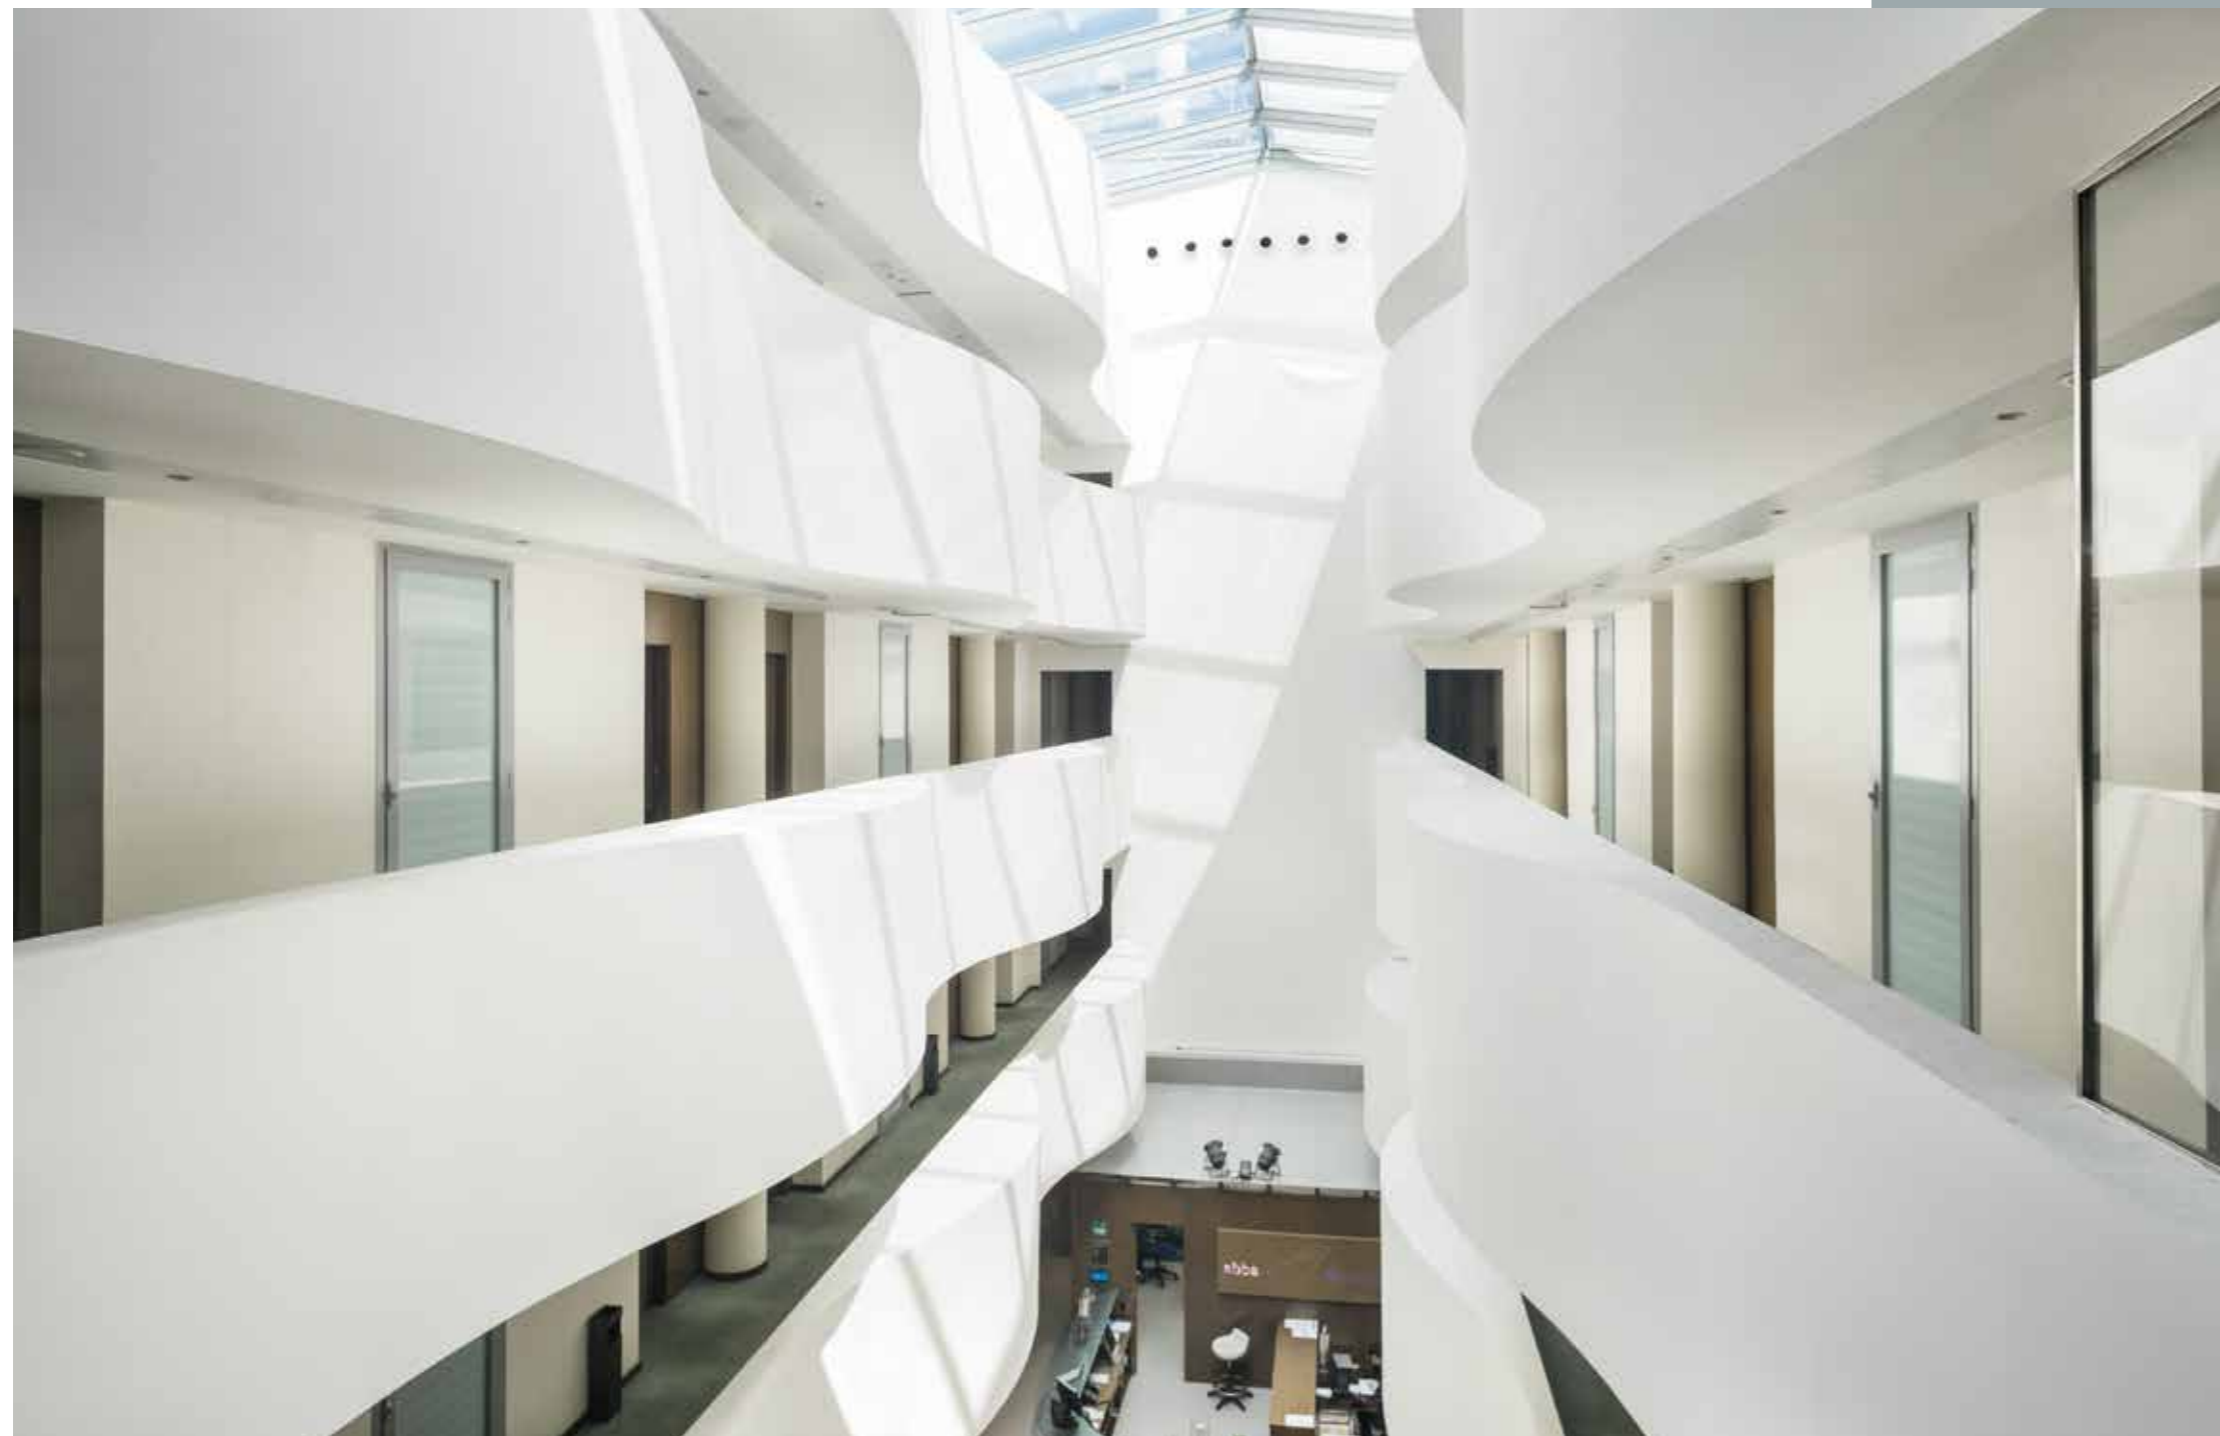

03

Rooms

It has 84 comfortable and bright rooms. All of them are exterior and are spread over 3 floors, distributed around a large hall with 2 panoramic lifts with views

TYOLOGY

abba

abba Parking

Junior Suite

abba Family 3

abba Family 4