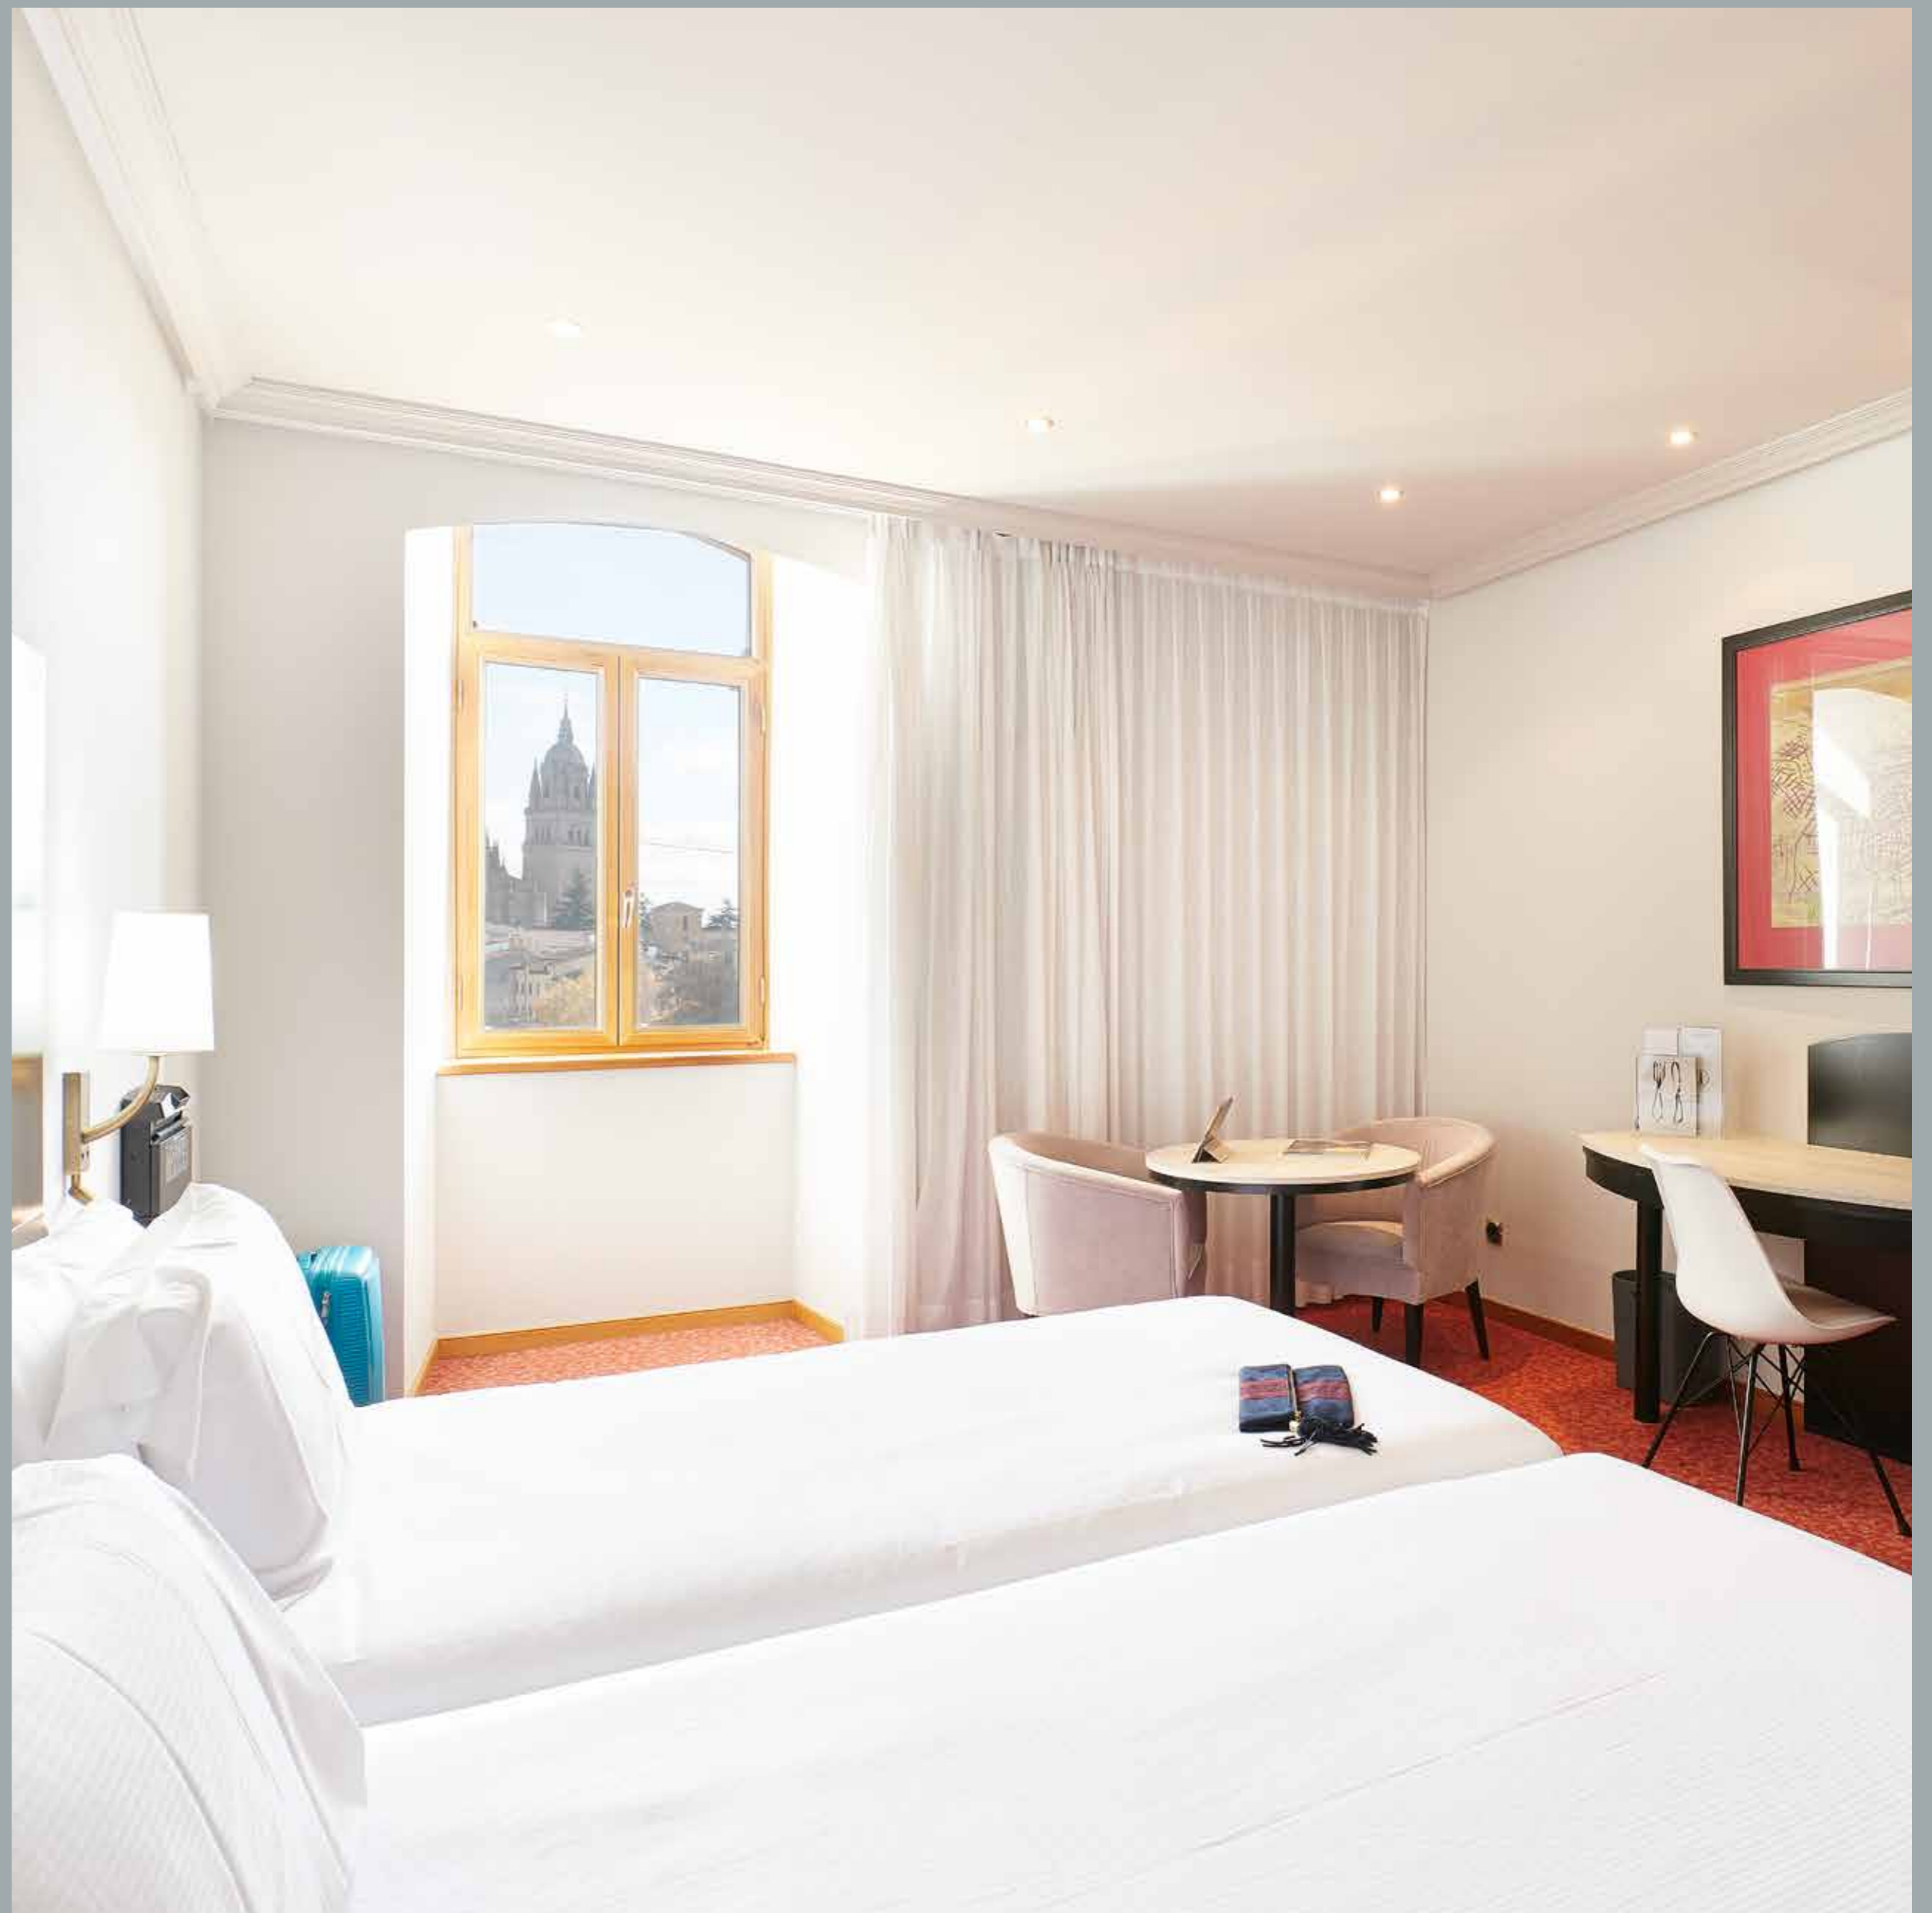

1/2 people

25 m²

Bedroom

A double bed of 1.8mx2m

Two single beds of 1.05m x 2m

abba Premium

Capacity for 1-2 people

abba Premium rooms offer extra equipment and some additional advantages, as well as impressive views over the cathedrals. They have the following advantages: Nespresso coffee machine, bathrobe and bathroom accessories, welcome bottle of water, reservation with preferential availability and possibility of check-in at 10:00 a.m. and check-out at 6:00 p.m. (upon request and subject to availability). Includes free use of the gym, sauna and jacuzzi.