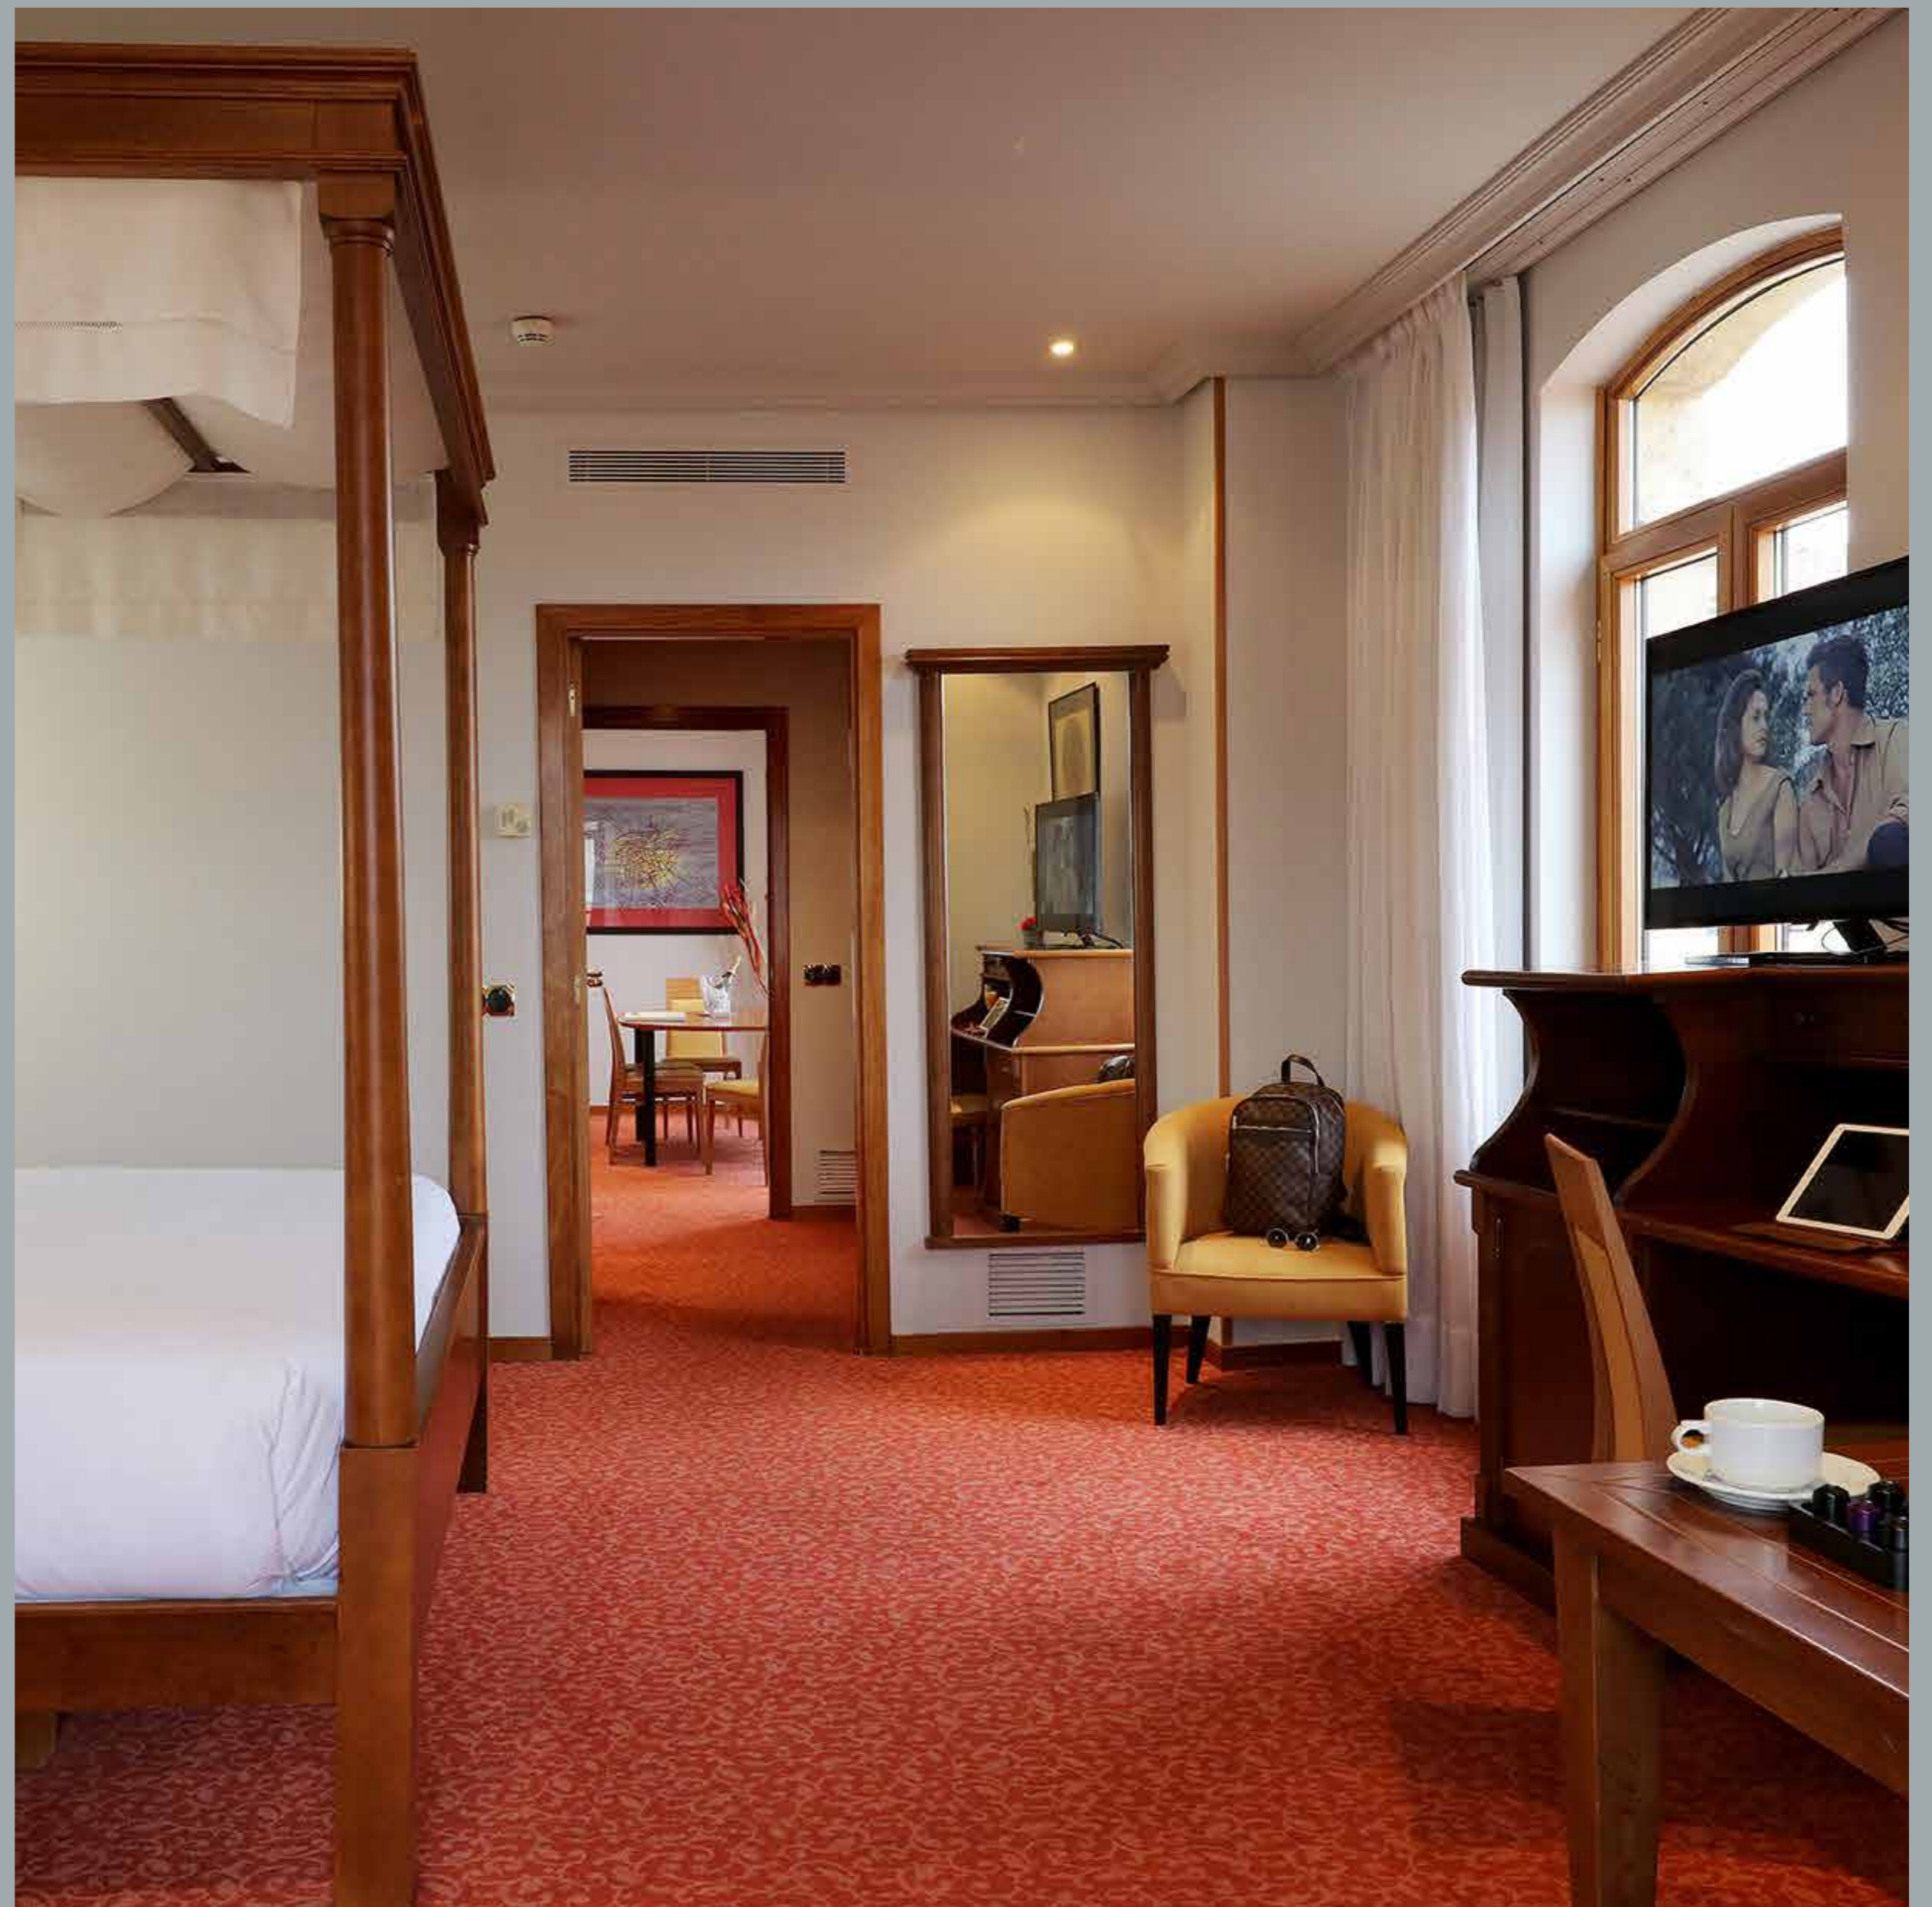

They have the following advantages: a double bed with a canopy, Nespresso coffee machine, large-format plasma television, bathrobe, slippers and bathroom accessories, reservation with preferential availability, possibility of check-in at 10:00 and check-out at 18:00 (upon request and subject to availability). Includes free use of the gym, sauna and jacuzzi.

1/4 people

40 m²

Bedroom

A double bed of 1.8mx2m

abba Family

Capacity for 3-4 people

abba Family 3 room is specially oriented to the family public, they are designed in a modern and contemporary style, complemented with all the necessary services. Includes free use of the gym, sauna and jacuzzi

3/4 people

30 m²

Bedroom

Two single beds of 1.05m x 2m
+ 1 extra bed (0.9m x 1.9m)
Two single beds of 1.05m x 2m
+ 2 extra beds (0.9m x 1.9m)

04

Services

In order to provide the greatest well-being and satisfaction to all our guests, abba Fonseca hotel offers the best services and facilities so that each experience is full of comfort and relaxation.