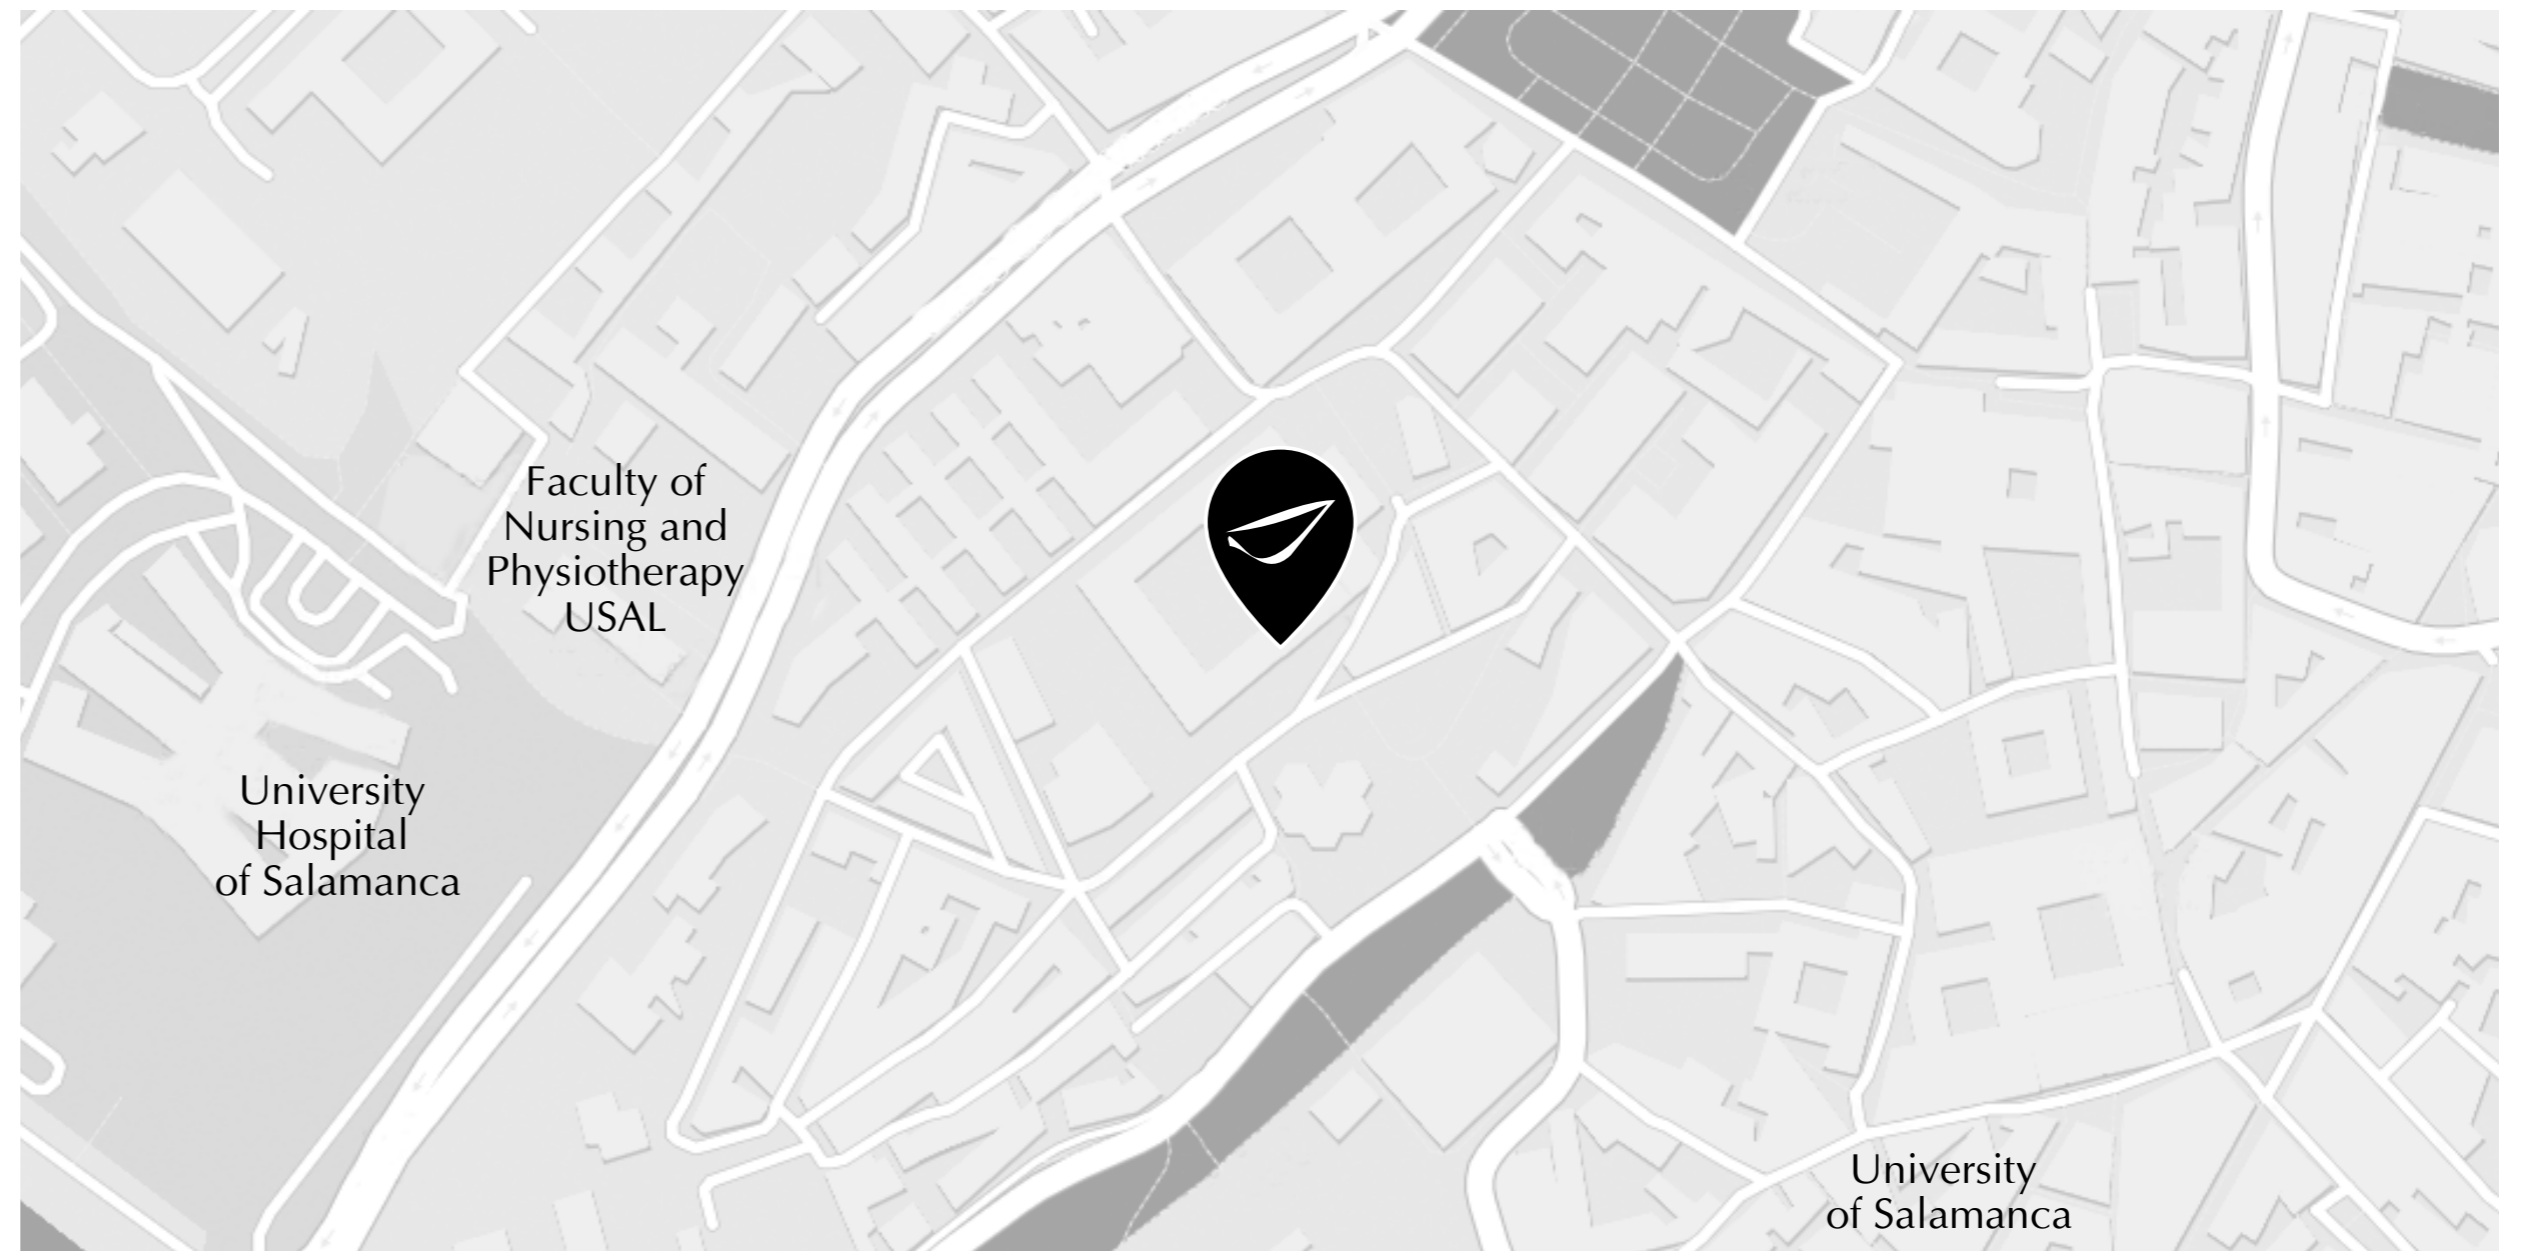

Salamanca

World Heritage

abba Fonseca hotel

01 Location

02 Hotel

03 Rooms

04 Services

01

Location

In the heart of the city

abba Fonseca hotel is located in the historic center of Salamanca, a World Heritage Site. Its surroundings are soaked in the culture and history of Salamanca, located just 20 meters from the Palacio de Fonseca, in front of the Church of San Blas and very close to the Palacio de Congresos, the Casa de las Conchas, the Plaza Mayor, the Salamanca Cathedral and other emblematic buildings of great historical and cultural interest in the city.

Located in a key location for all visitors, abba Fonseca hotel provides our guests with a perfect location to get to know each and every corner of this beautiful city.

In addition, the province of Salamanca stands out for its wide plains, interrupted by mountains and canyons of the Duero River: a spectacle for all those who are passionate about nature.

Likewise, Salamanca is perfectly connected with other cities. abba Fonseca hotel is located just 6 minutes from the bus station and 10 minutes from the train station, making it easy to visit a unique and exceptional city.