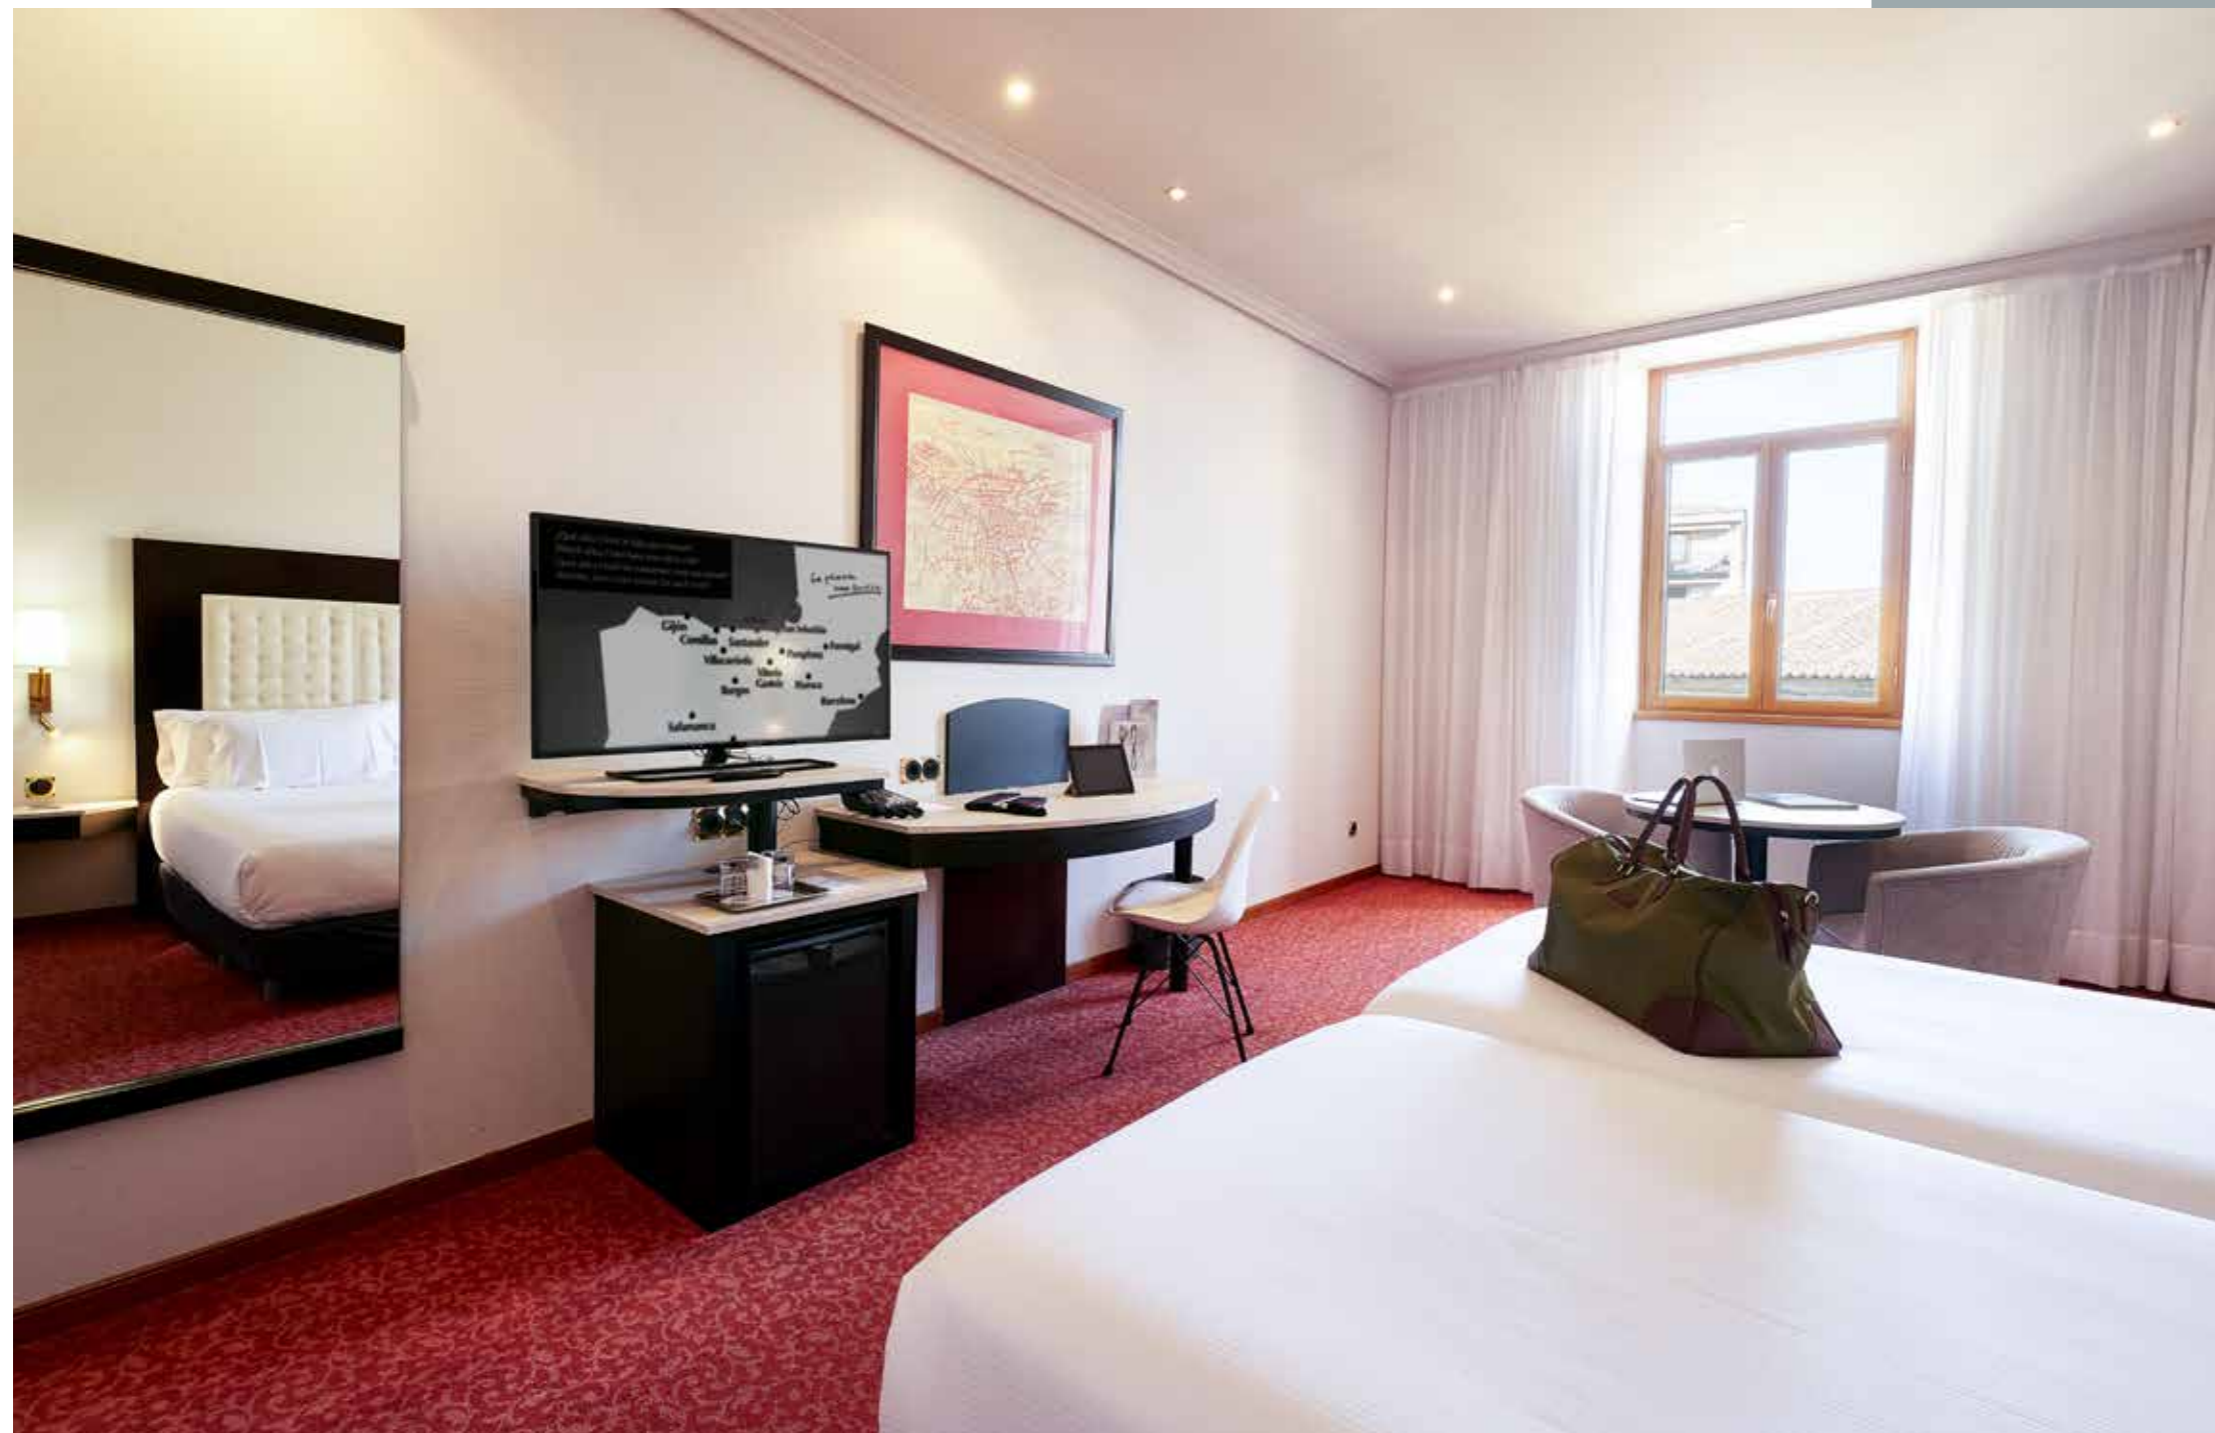

Junior Suite

abba Family

abba Comfort

Capacity for 1-2 people

All abba Comfort rooms are designed in a modern and contemporary style, offering all the services available for guests to enjoy their stay.

With a Smart TV with the possibility of accessing your streaming service accounts and more than 70 international channels, a full bathroom with a hairdryer and amenities, as well as a Wi-Fi connection. Includes free use of the gym, sauna and jacuzzi.

They have a Smart TV with the possibility of accessing your streaming service accounts and more than 70 international channels, a full bathroom with a hairdryer and amenities, as well as a Wi-Fi connection. Includes free use of the gym, sauna and jacuzzi.

1/2 people

25 m²

Bedroom

A double bed of 1.8mx2m

Two single beds of 1.05m x 2m

abba Premium

Capacity for 1-2 people

abba Premium rooms offer extra equipment and some additional advantages, as well as impressive views over the cathedrals. They have the following advantages: Nespresso coffee machine, bathrobe and bathroom accessories, welcome bottle of water, reservation with preferential availability and possibility of check-in at 10:00 a.m. and check-out at 6:00 p.m. (upon request and subject to availability). Includes free use of the gym, sauna and jacuzzi.