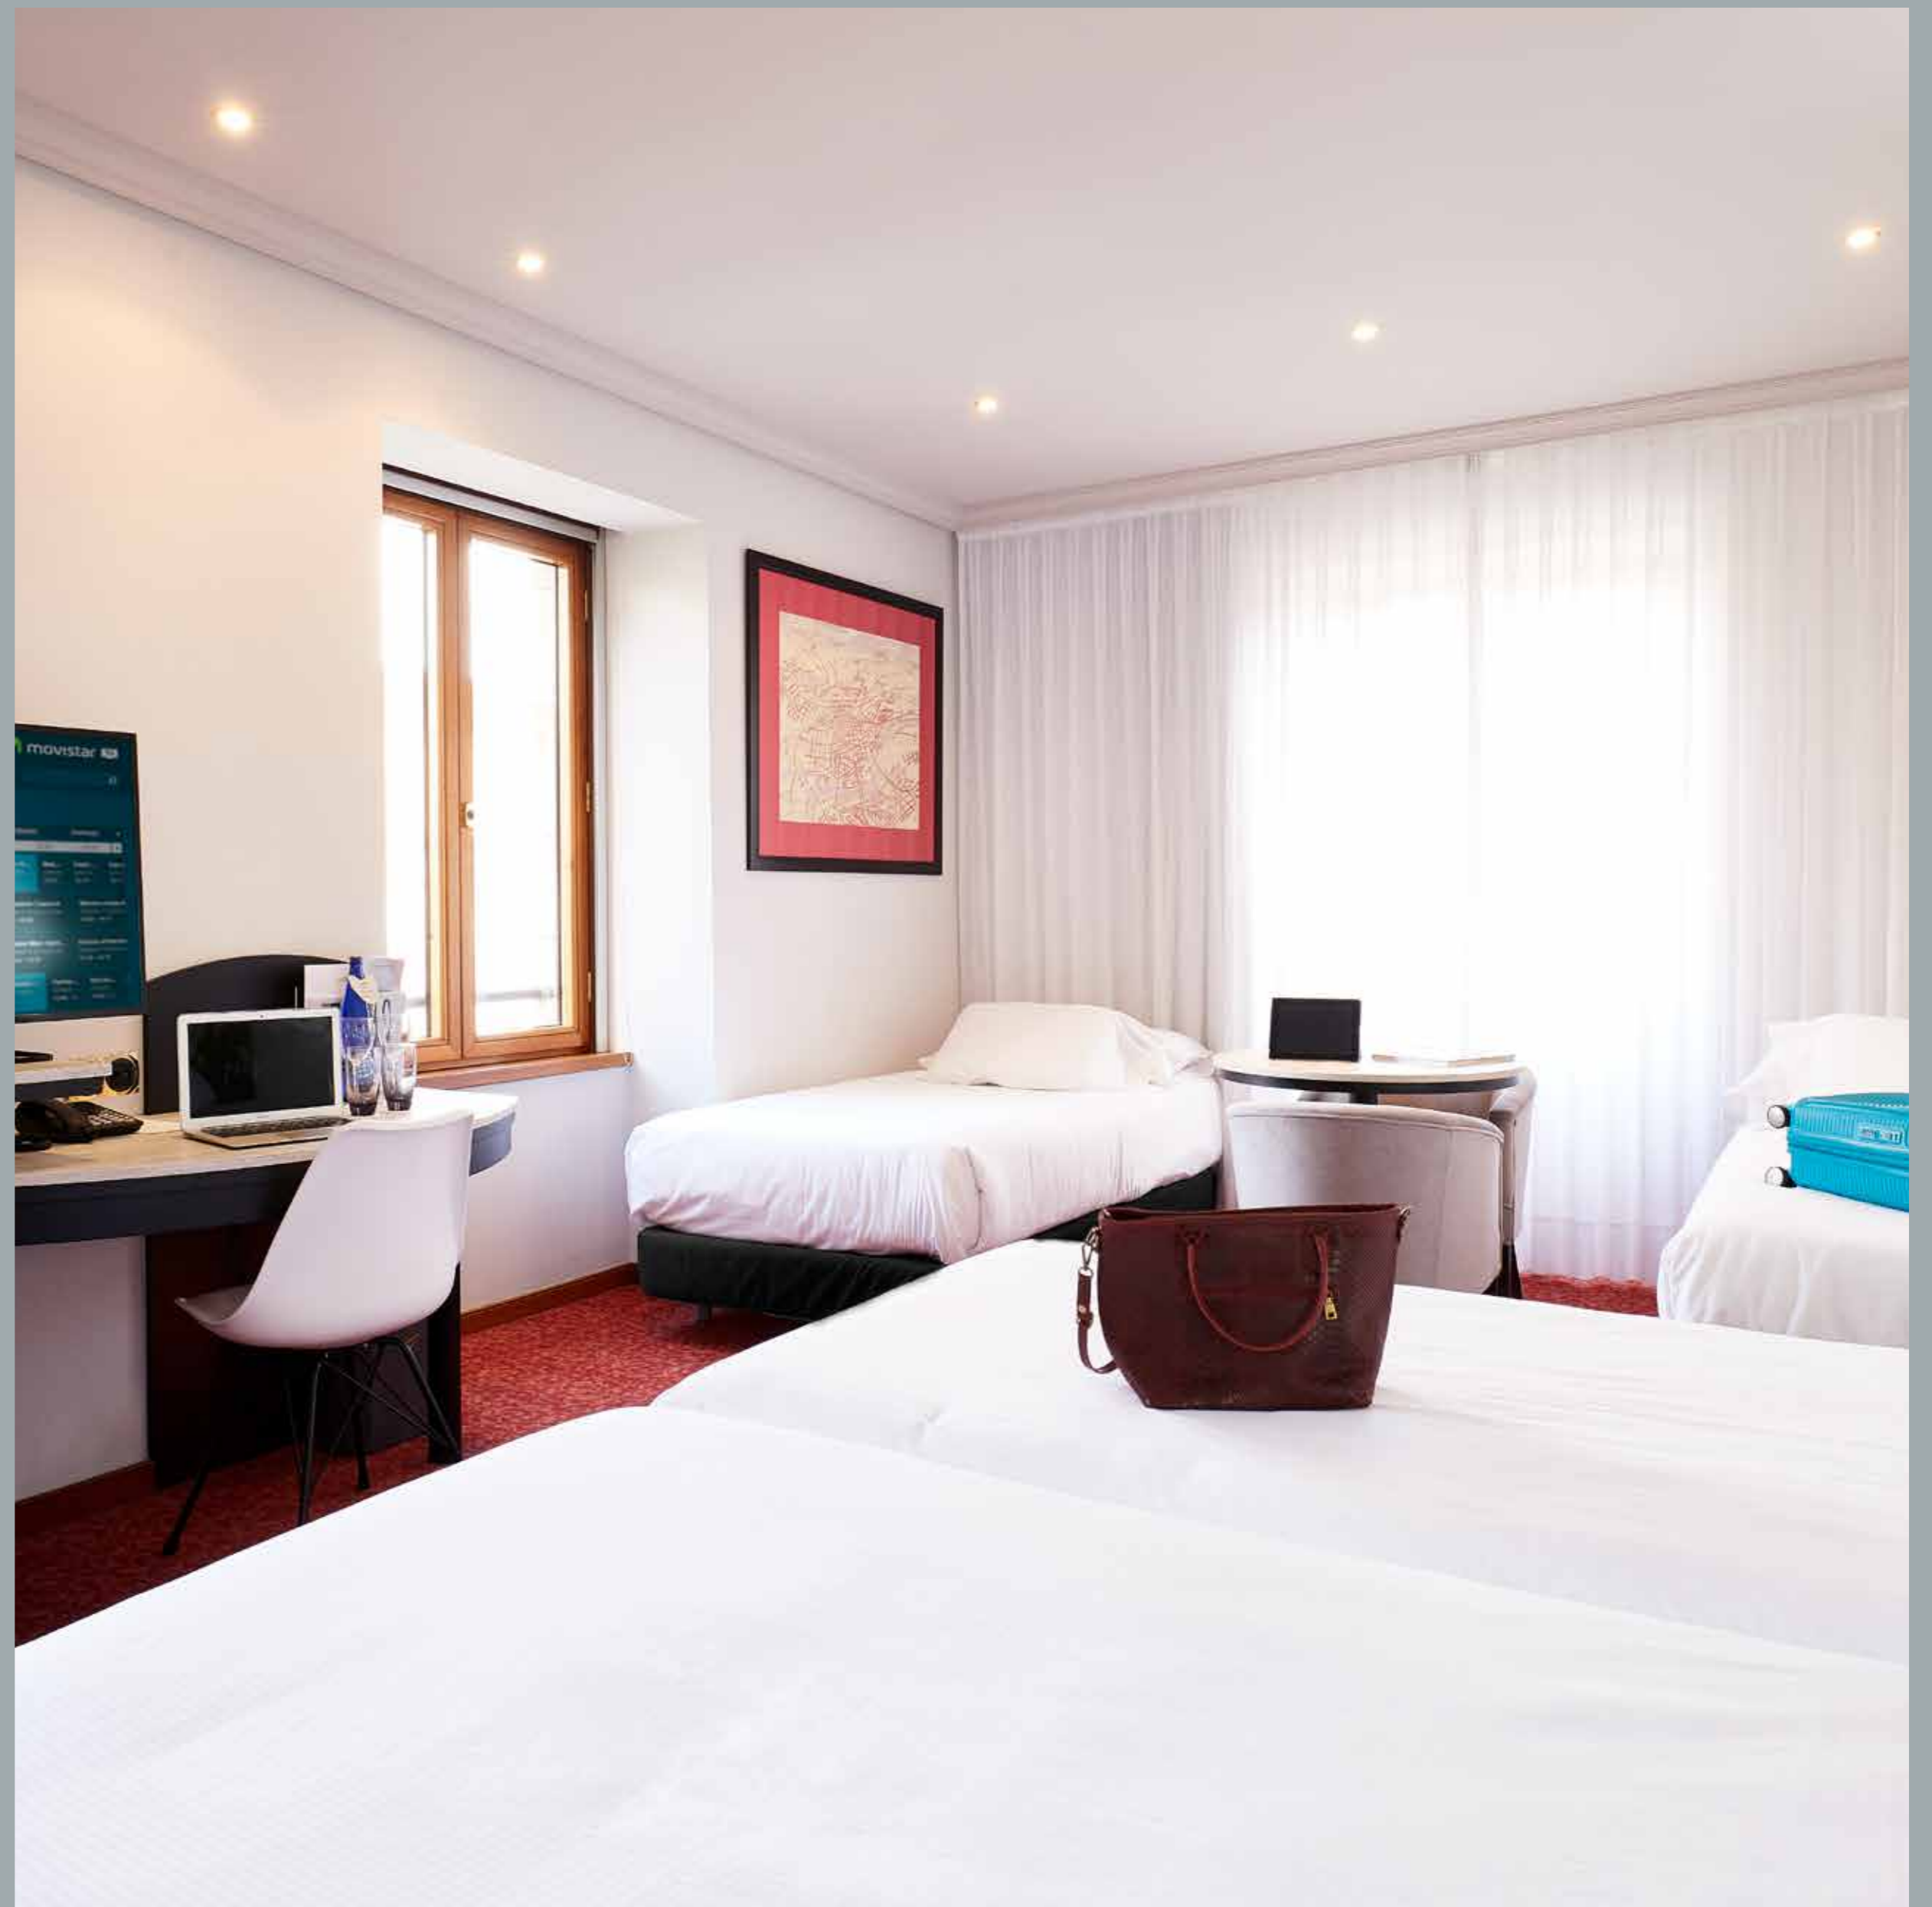

1/2 people

25 m²

Bedroom

A double bed of 1.8mx2m

Two single beds of 1.05m x 2m

abba Premium

Capacity for 1-2 people

abba Premium rooms offer extra equipment and some additional advantages, as well as impressive views over the cathedrals. They have the following advantages: Nespresso coffee machine, bathrobe and bathroom accessories, welcome bottle of water, reservation with preferential availability and possibility of check-in at 10:00 a.m. and check-out at 6:00 p.m. (upon request and subject to availability). Includes free use of the gym, sauna and jacuzzi.

They have the following advantages: a double bed with a canopy, Nespresso coffee machine, large-format plasma television, bathrobe, slippers and bathroom accessories, reservation with preferential availability, possibility of check-in at 10:00 and check-out at 18:00 (upon request and subject to availability). Includes free use of the gym, sauna and jacuzzi.

3/4 people

30 m²

Bedroom

Two single beds of 1.05m x 2m
+ 1 extra bed (0.9m x 1.9m)
Two single beds of 1.05m x 2m
+ 2 extra beds (0.9m x 1.9m)

04

Services

In order to provide the greatest well-being and satisfaction to all our guests, abba Fonseca hotel offers the best services and facilities so that each experience is full of comfort and relaxation.