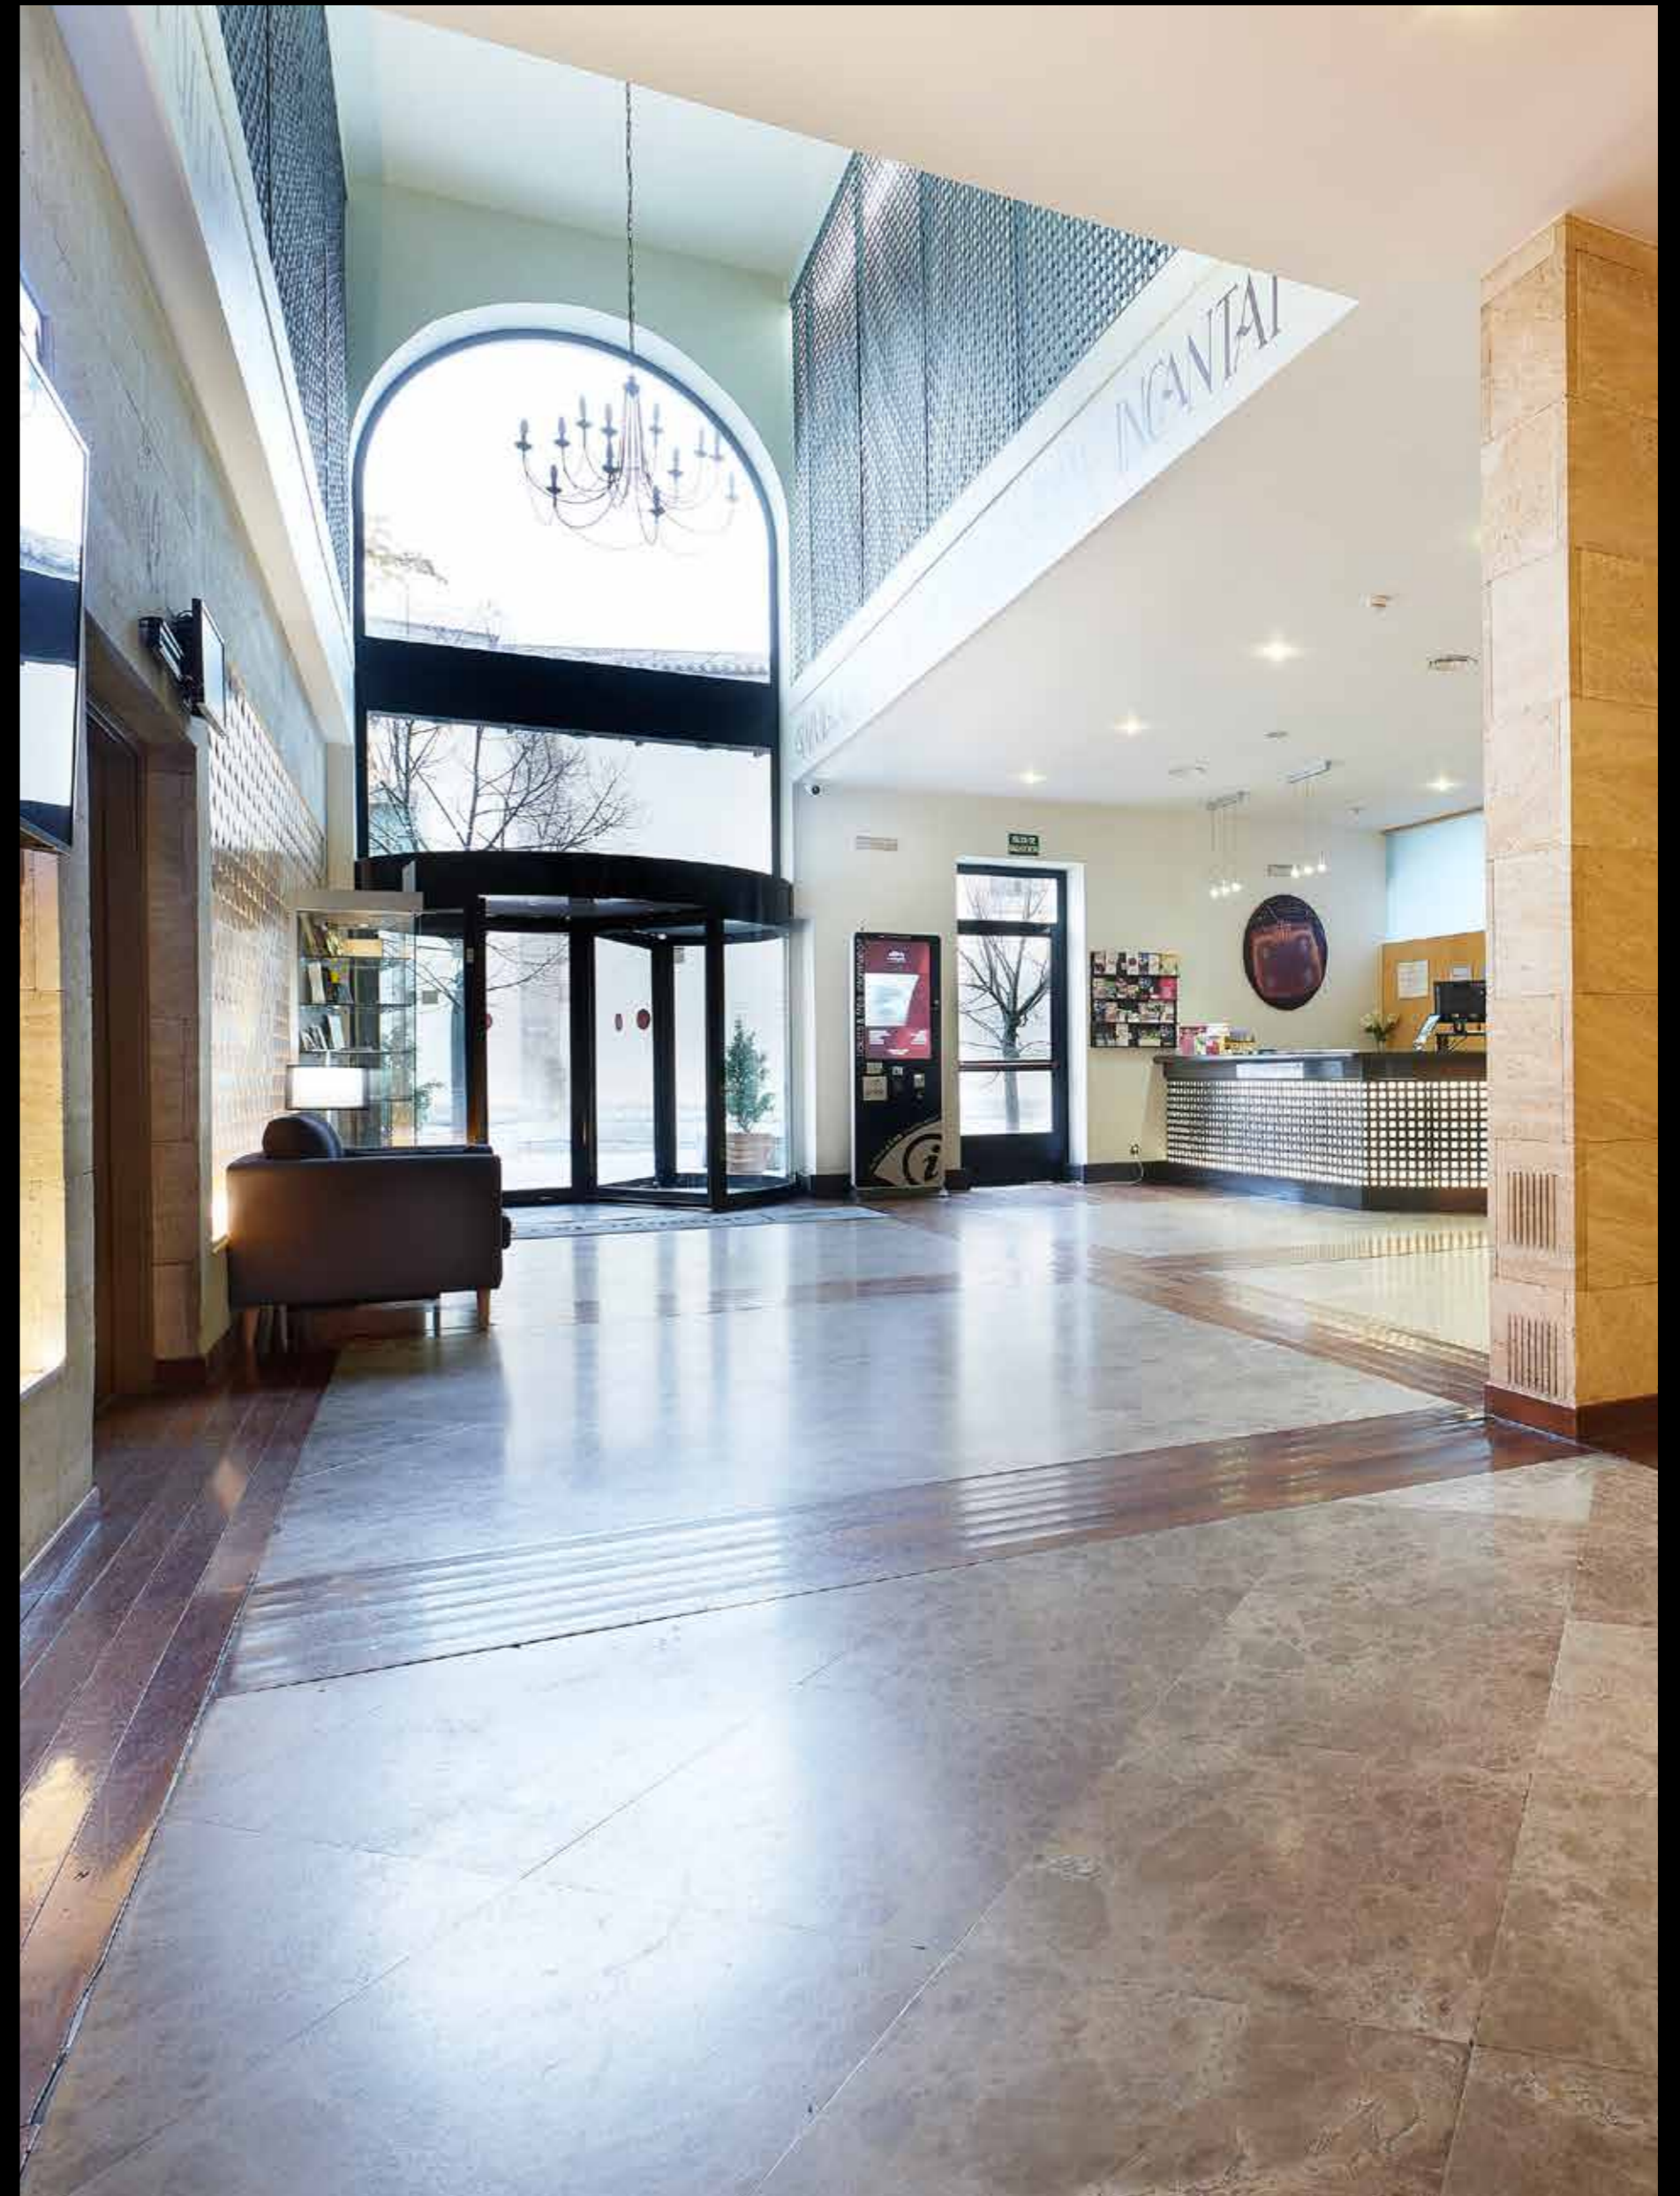

Salamanca

World Heritage

abba Fonseca hotel

01 Location

02 Hotel

03 Rooms

04 Services

01

Location

In the heart of the city

abba Fonseca hotel is located in the historic center of Salamanca, a World Heritage Site. Its surroundings are soaked in the culture and history of Salamanca, located just 20 meters from the Palacio de Fonseca, in front of the Church of San Blas and very close to the Palacio de Congresos, the Casa de las Conchas, the Plaza Mayor, the Salamanca Cathedral and other emblematic buildings of great historical and cultural interest in the city.