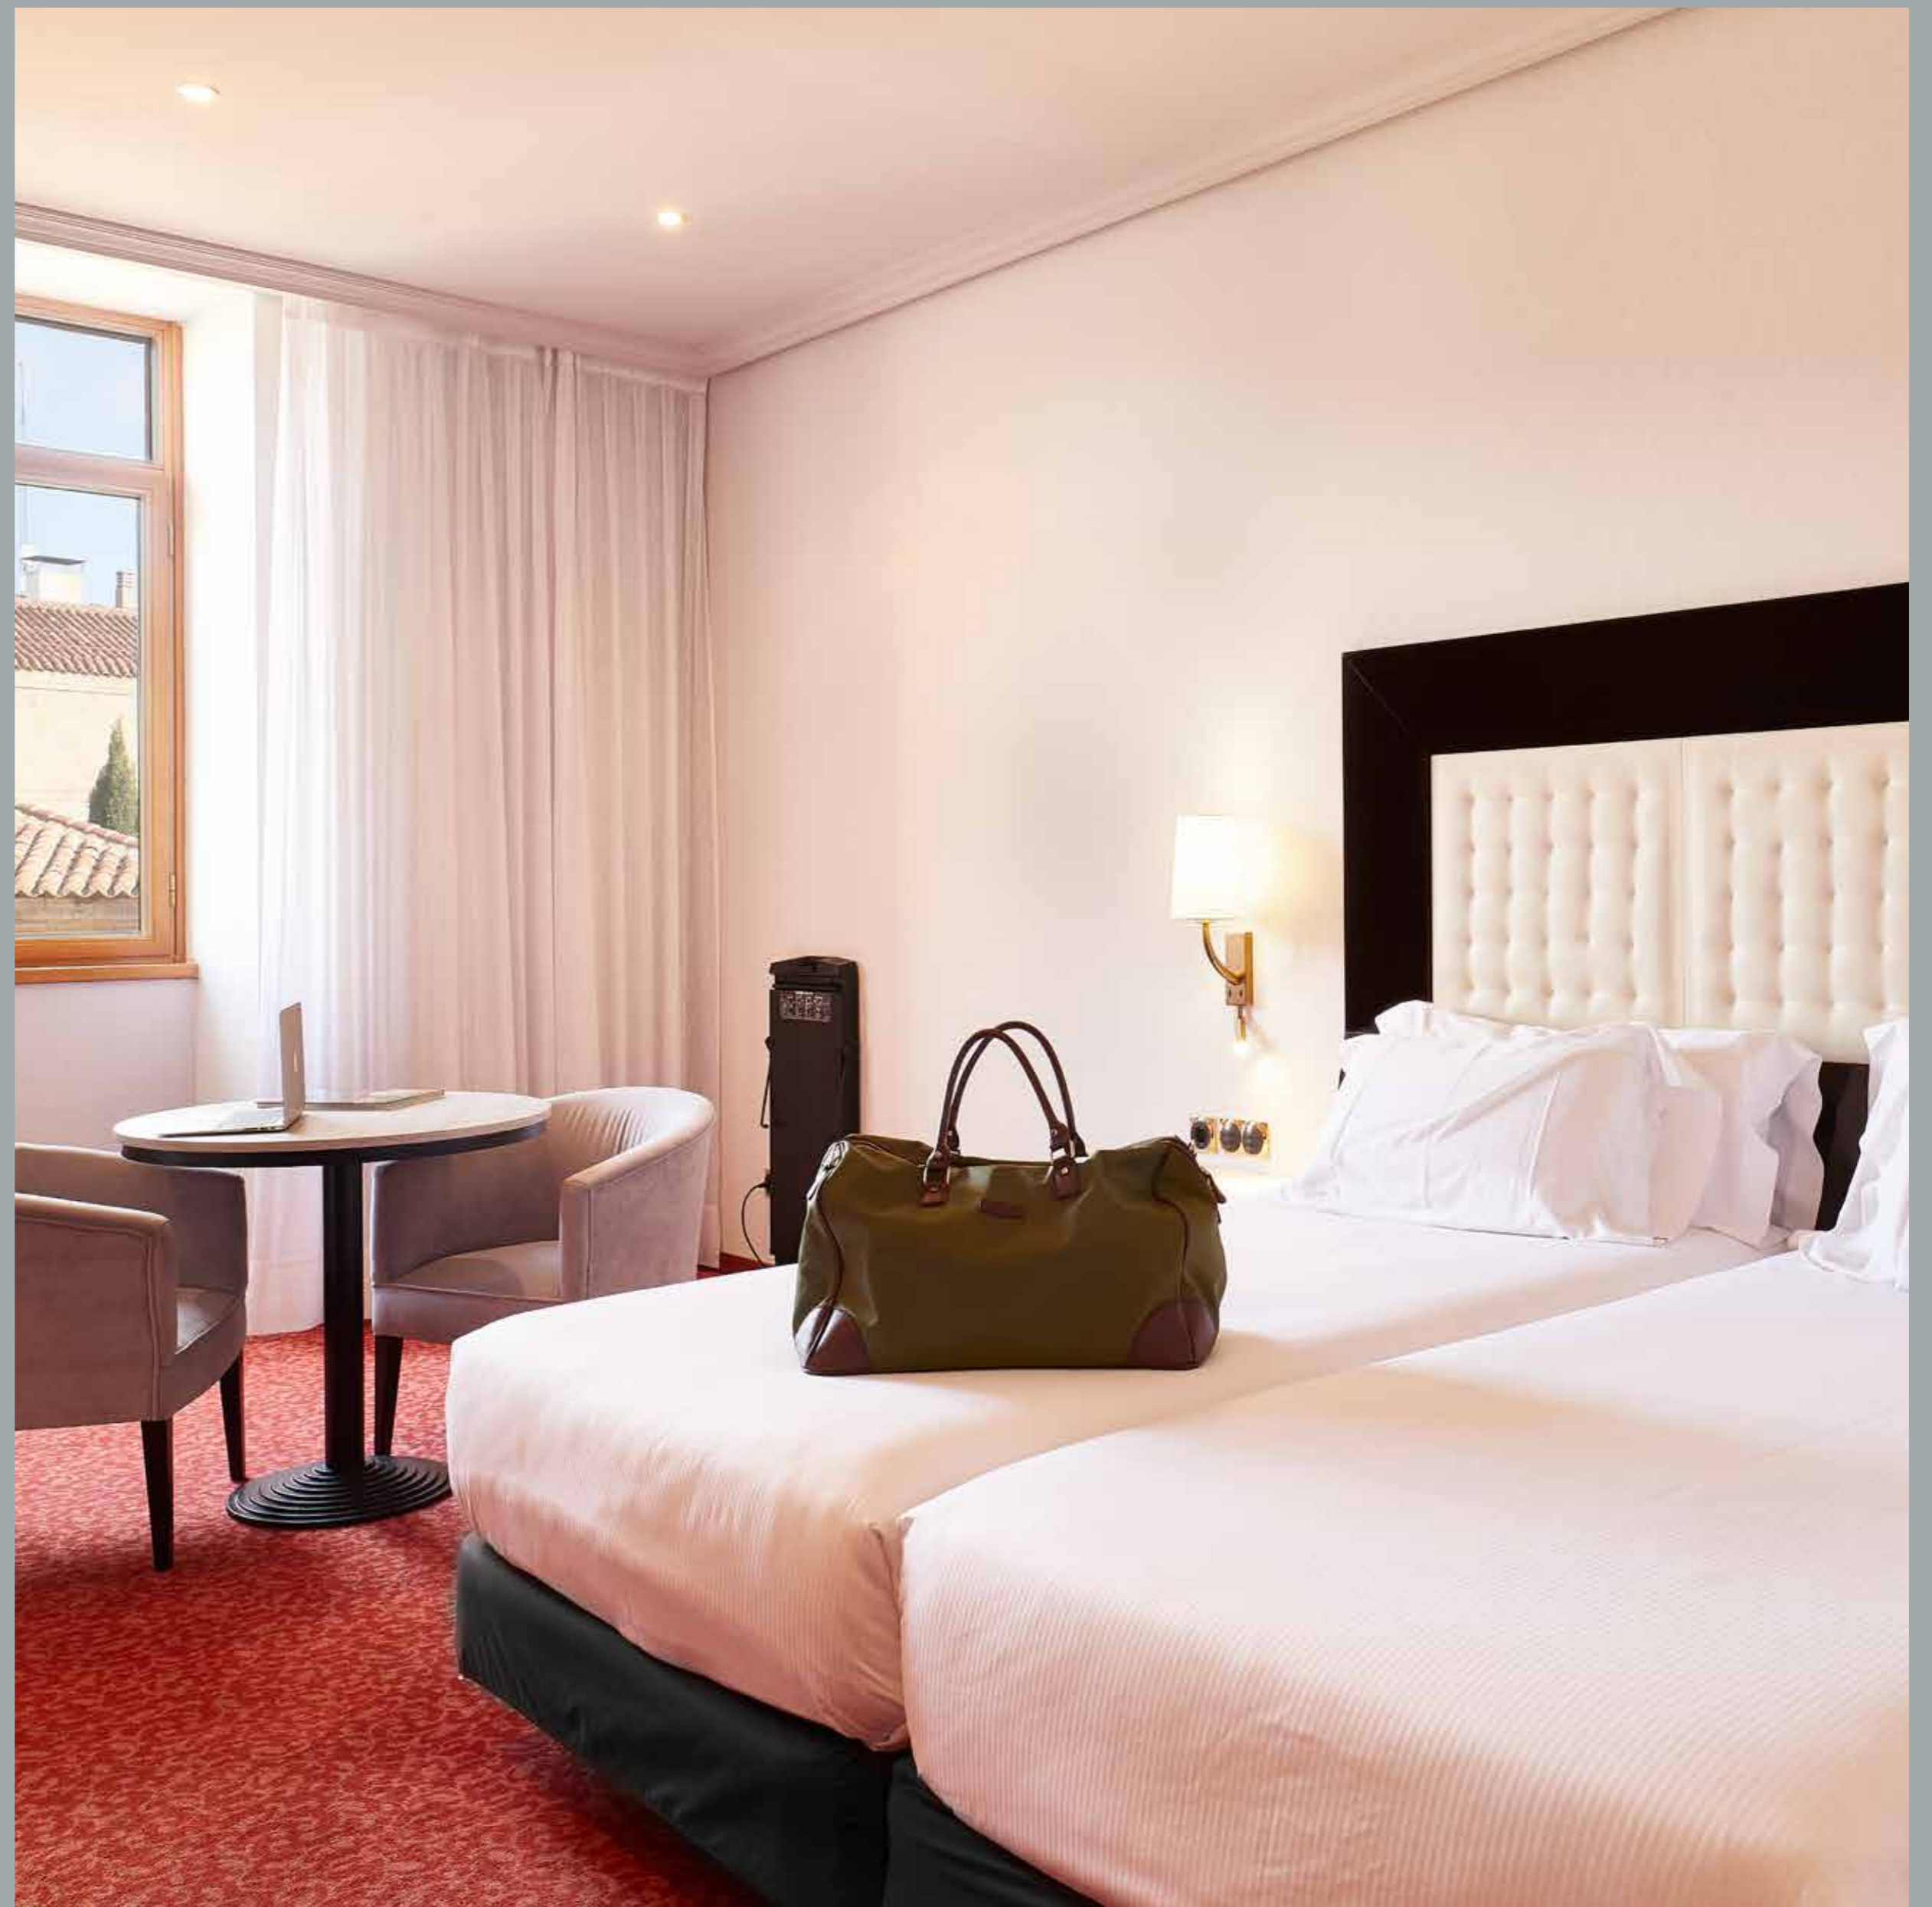

abba Comfort

Capacity for 1-2 people

All abba Comfort rooms are designed in a modern and contemporary style, offering all the services available for guests to enjoy their stay.

With a Smart TV with the possibility of accessing your streaming service accounts and more than 70 international channels, a full bathroom with a hairdryer and amenities, as well as a Wi-Fi connection. Includes free use of the gym, sauna and jacuzzi.

1/2 people

24 m²

Bedroom

A double bed of 1.8mx2m

Two single beds of 1.05m x 2m