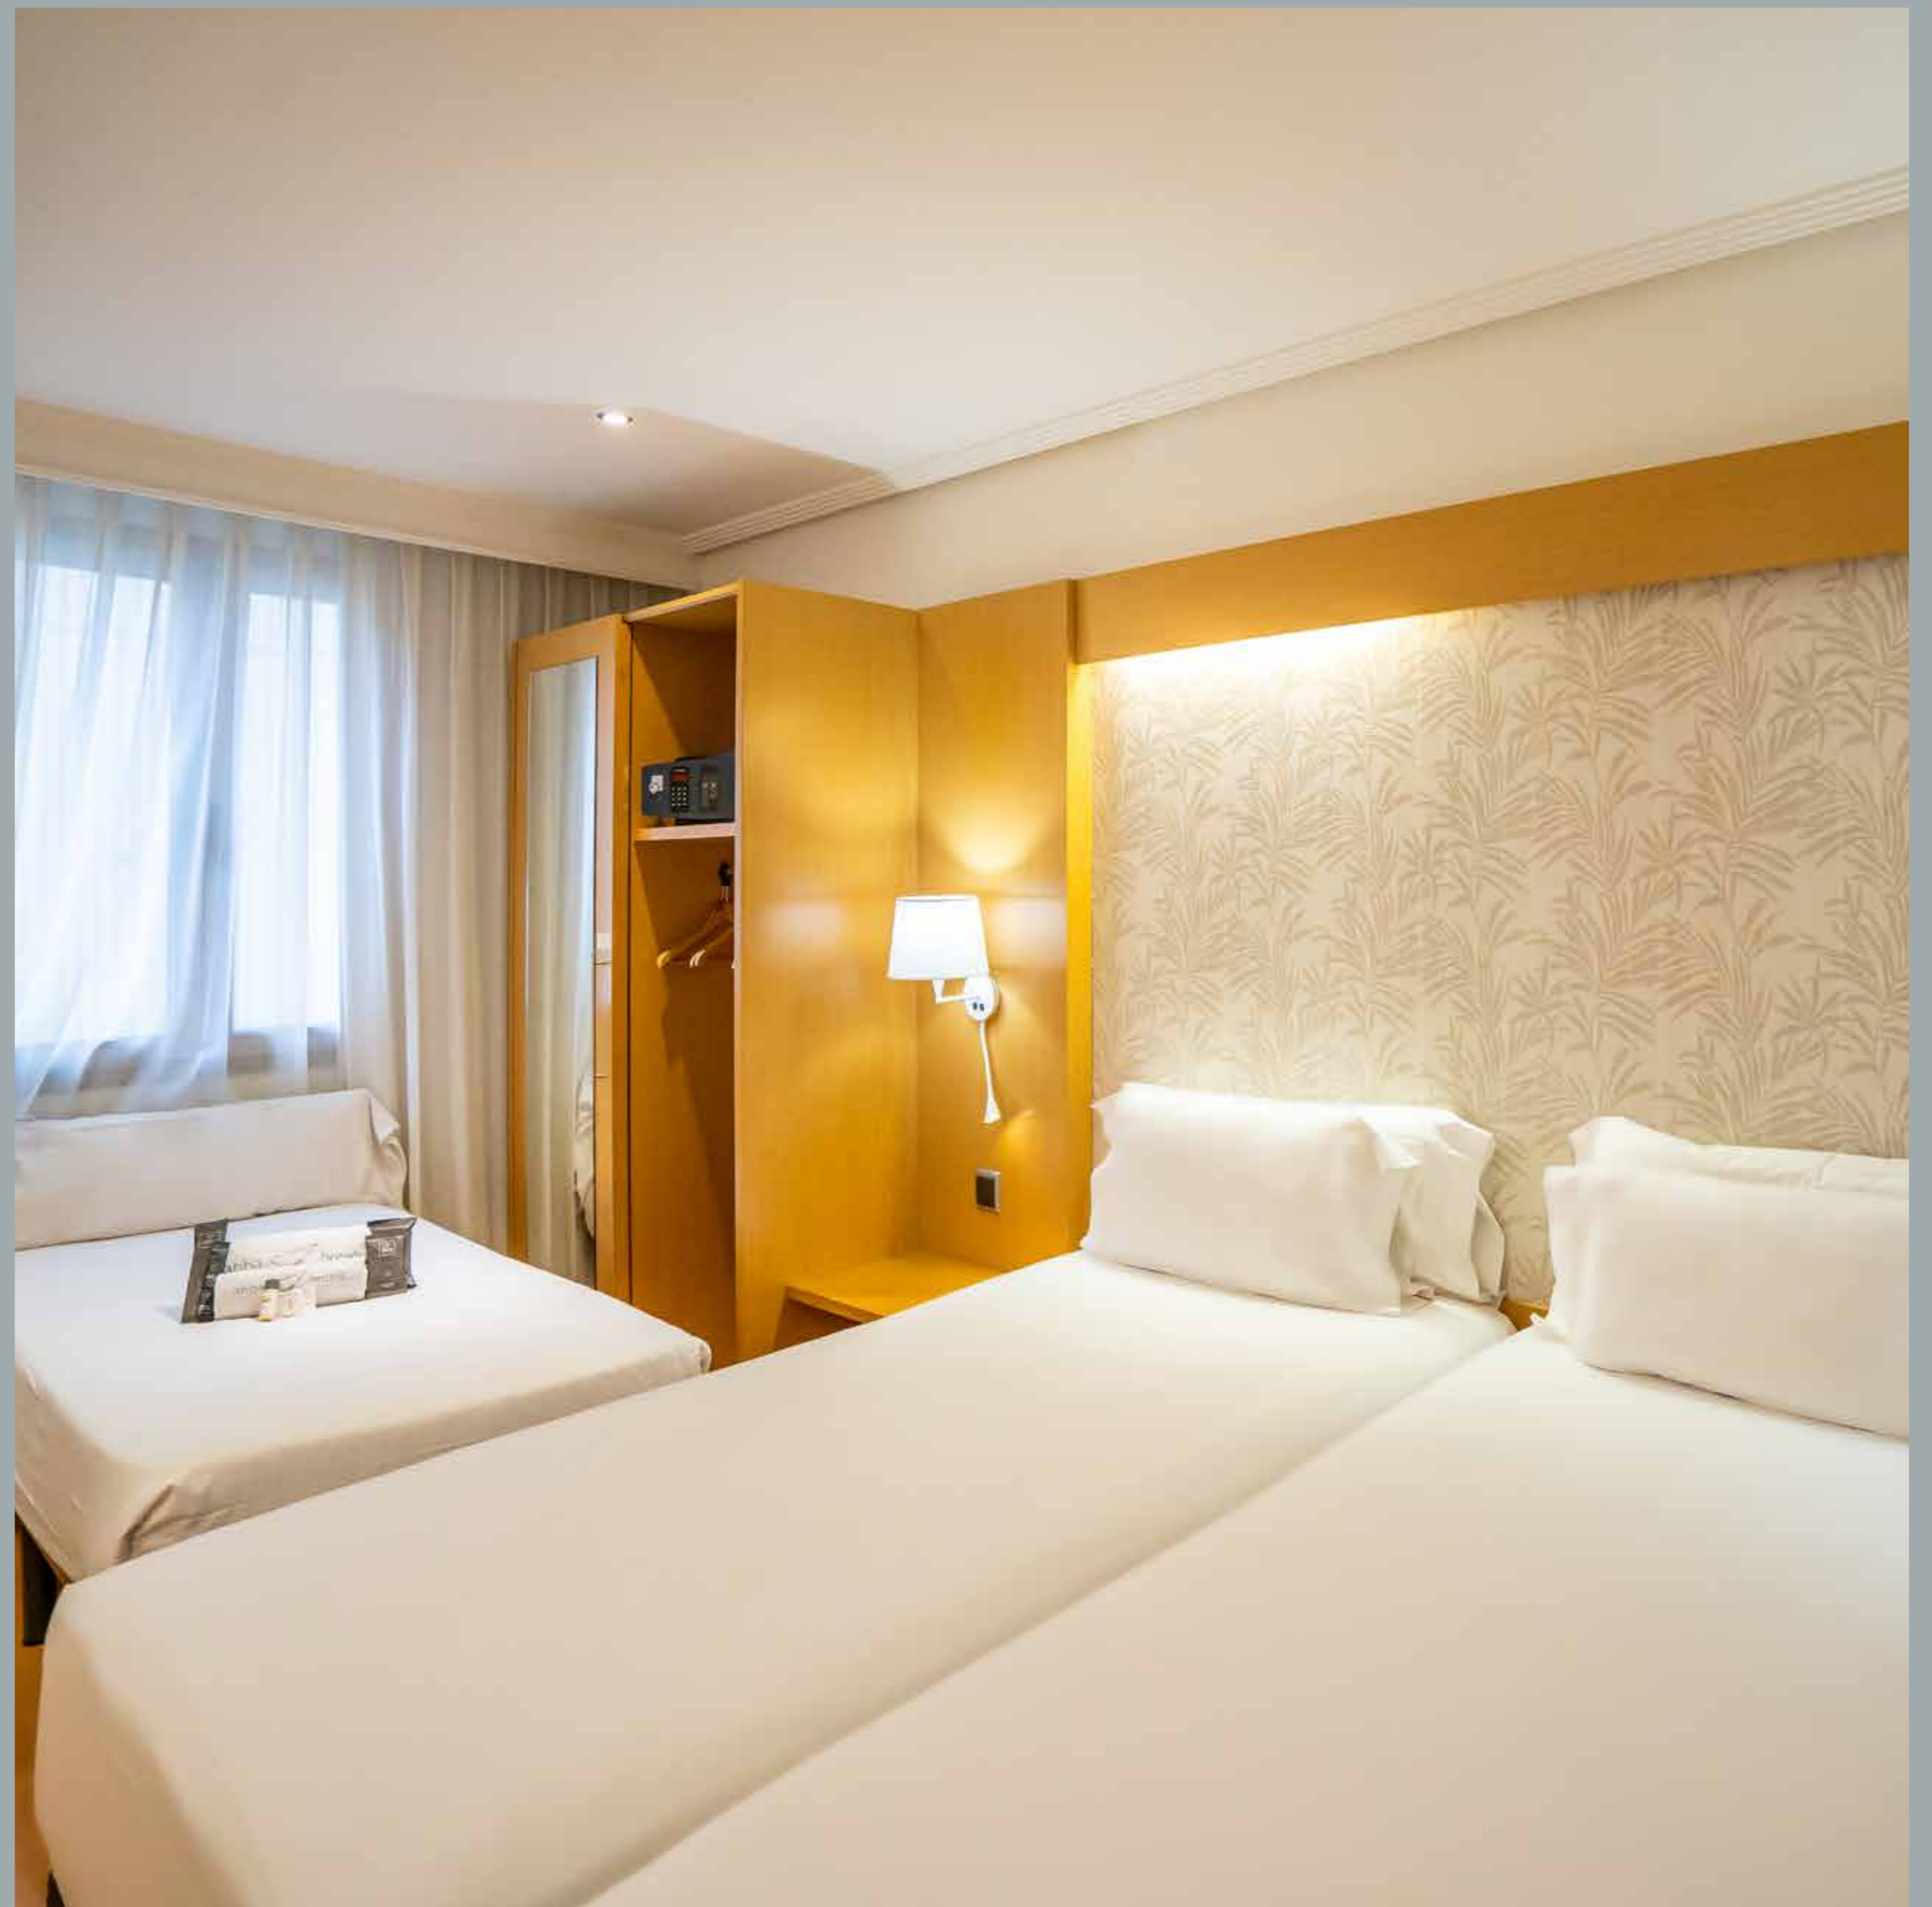

1/2 people

17 - 21 m²

Bedroom

Bed 1,80 x 2m

abba Family

Capacity 2-3 people

All Abba Family rooms are designed in a modern and contemporary style, with all the services so that our guests enjoy their stay.

They have a larger area and a full bathroom with a hairdryer, magnifying mirror and toiletries.

In all rooms we have kettles.

2/3 people

21 - 23 m²

Bedroom

Beds of 1 m x 2 m + extra bed
or 0,80 m X 1,80 m + extra bed.

04

Services

Services adapted to new technologies to meet the needs of each guest