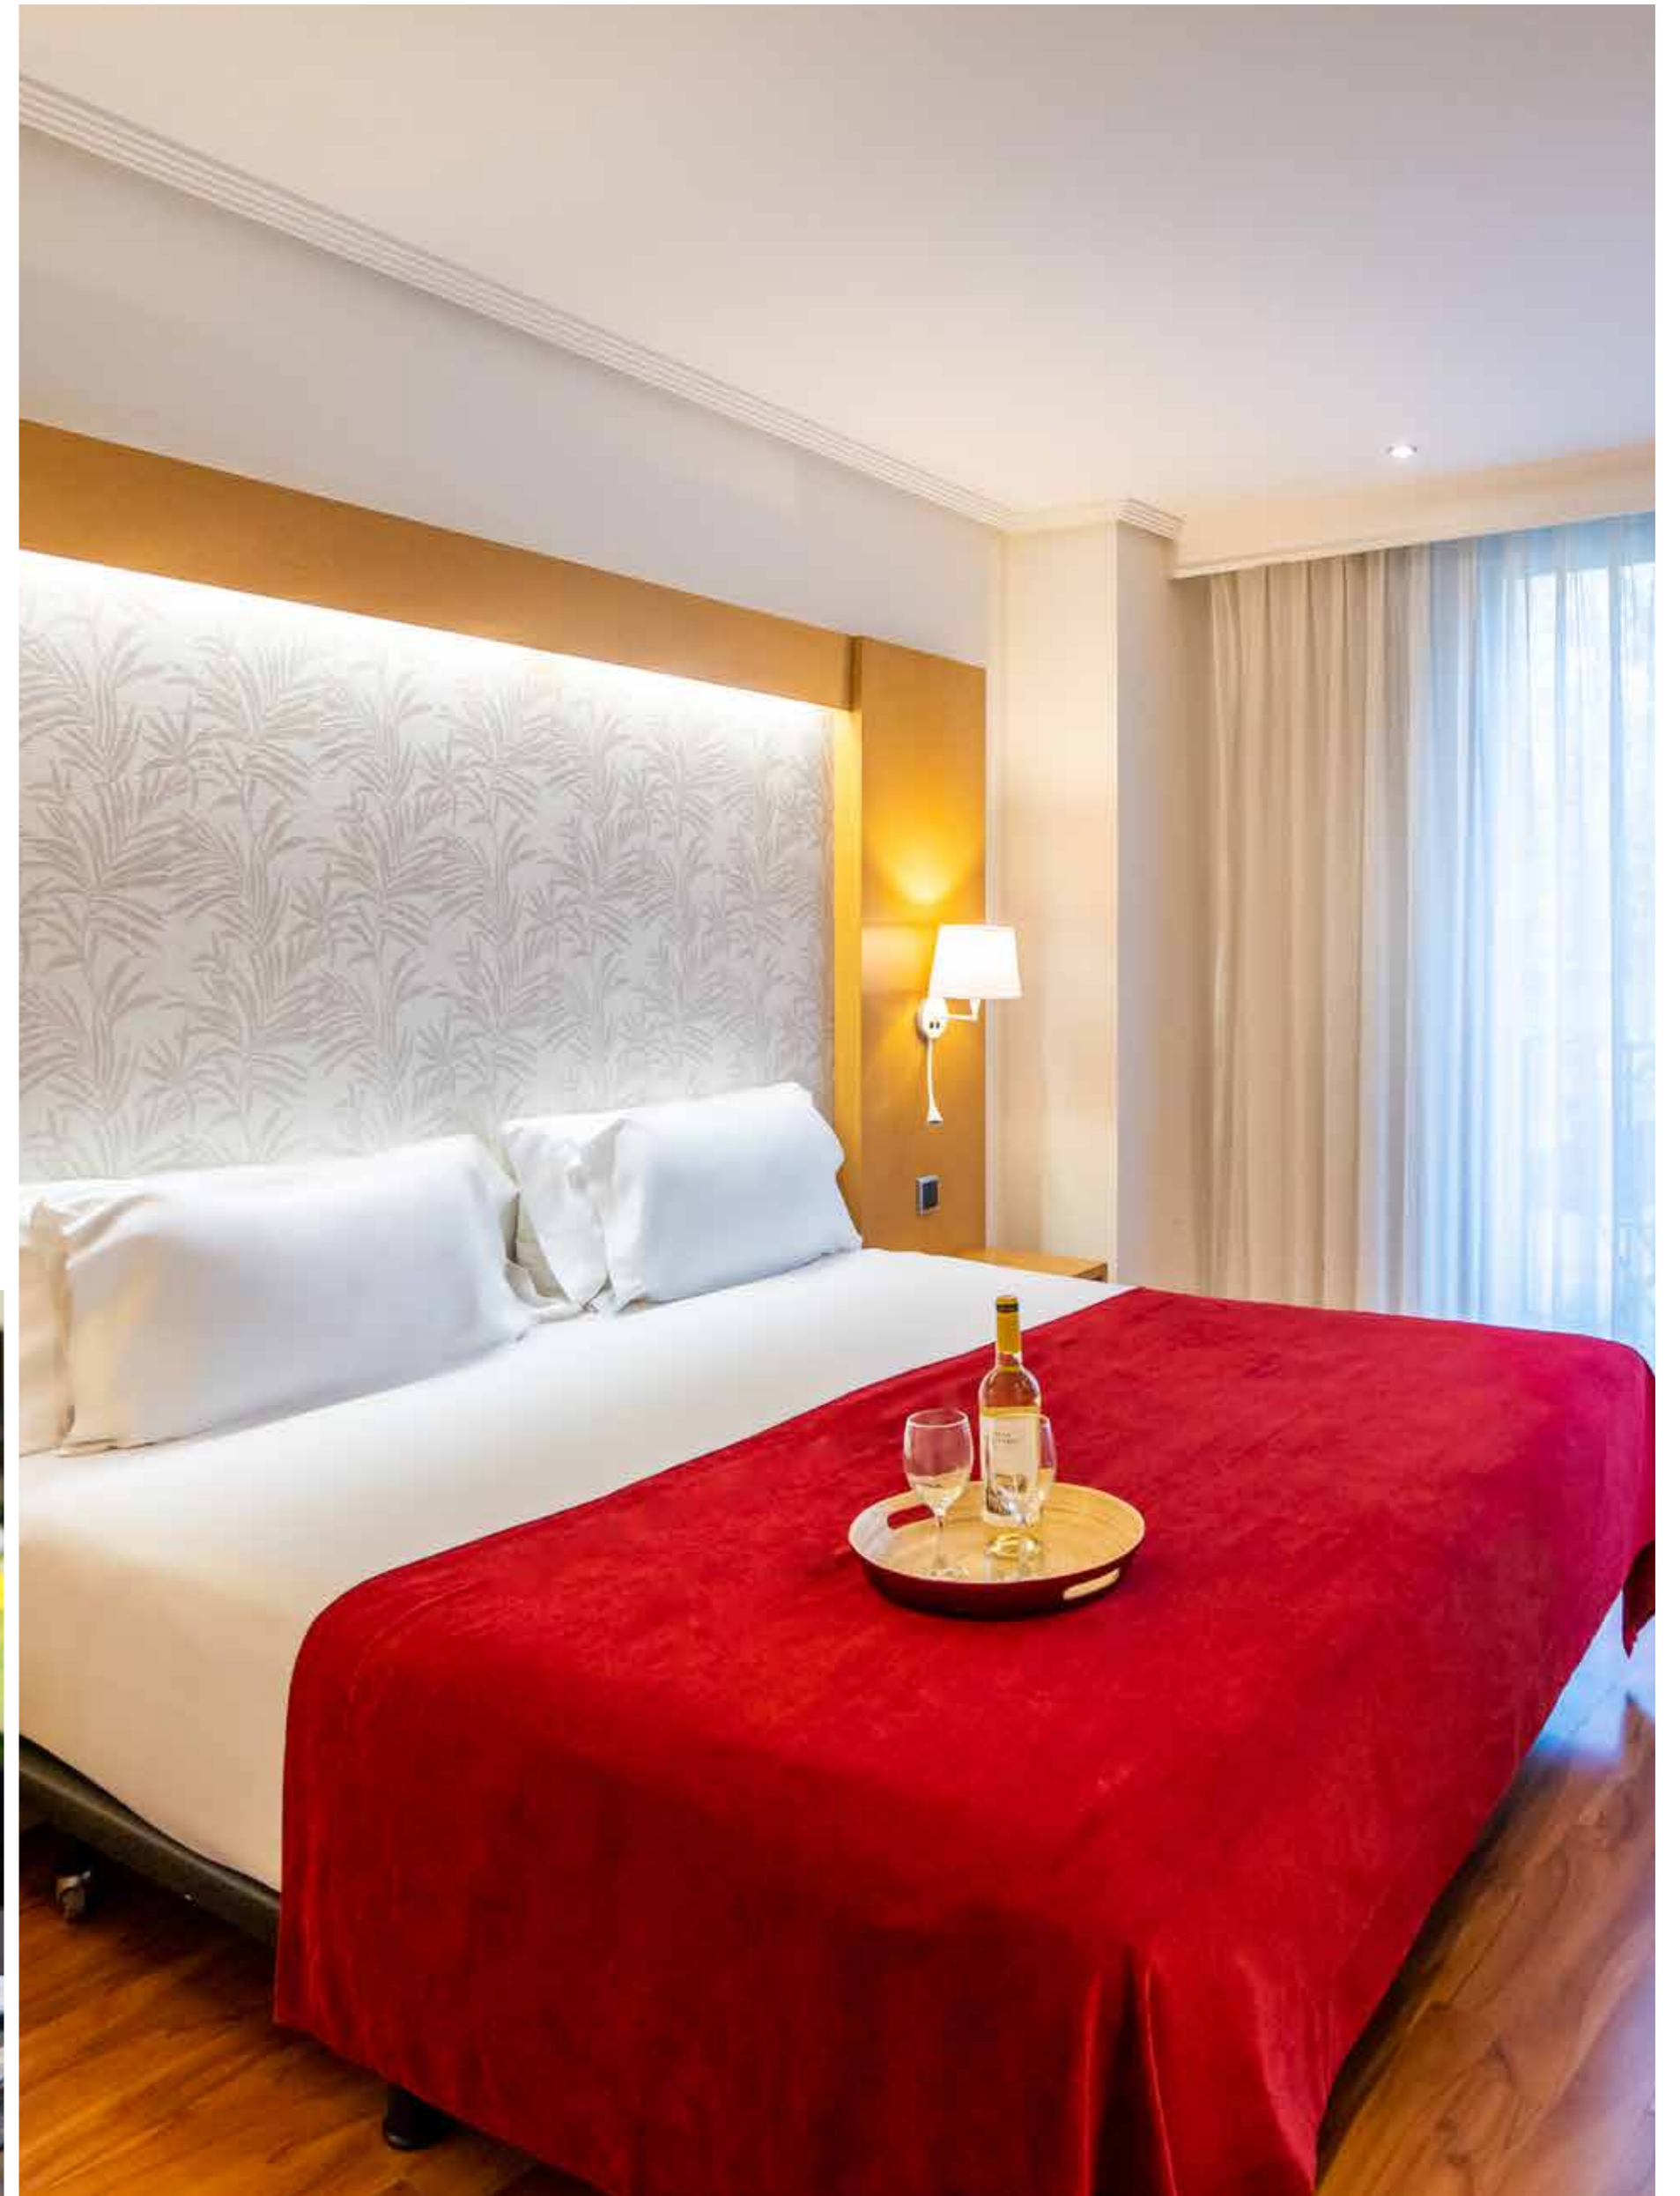

02

Hotel

The hotel has a 24-hour reception and concierge to adapt to the needs of guests, as well as parking spaces right next to the hotel, in-room massage service and vehicle rental.