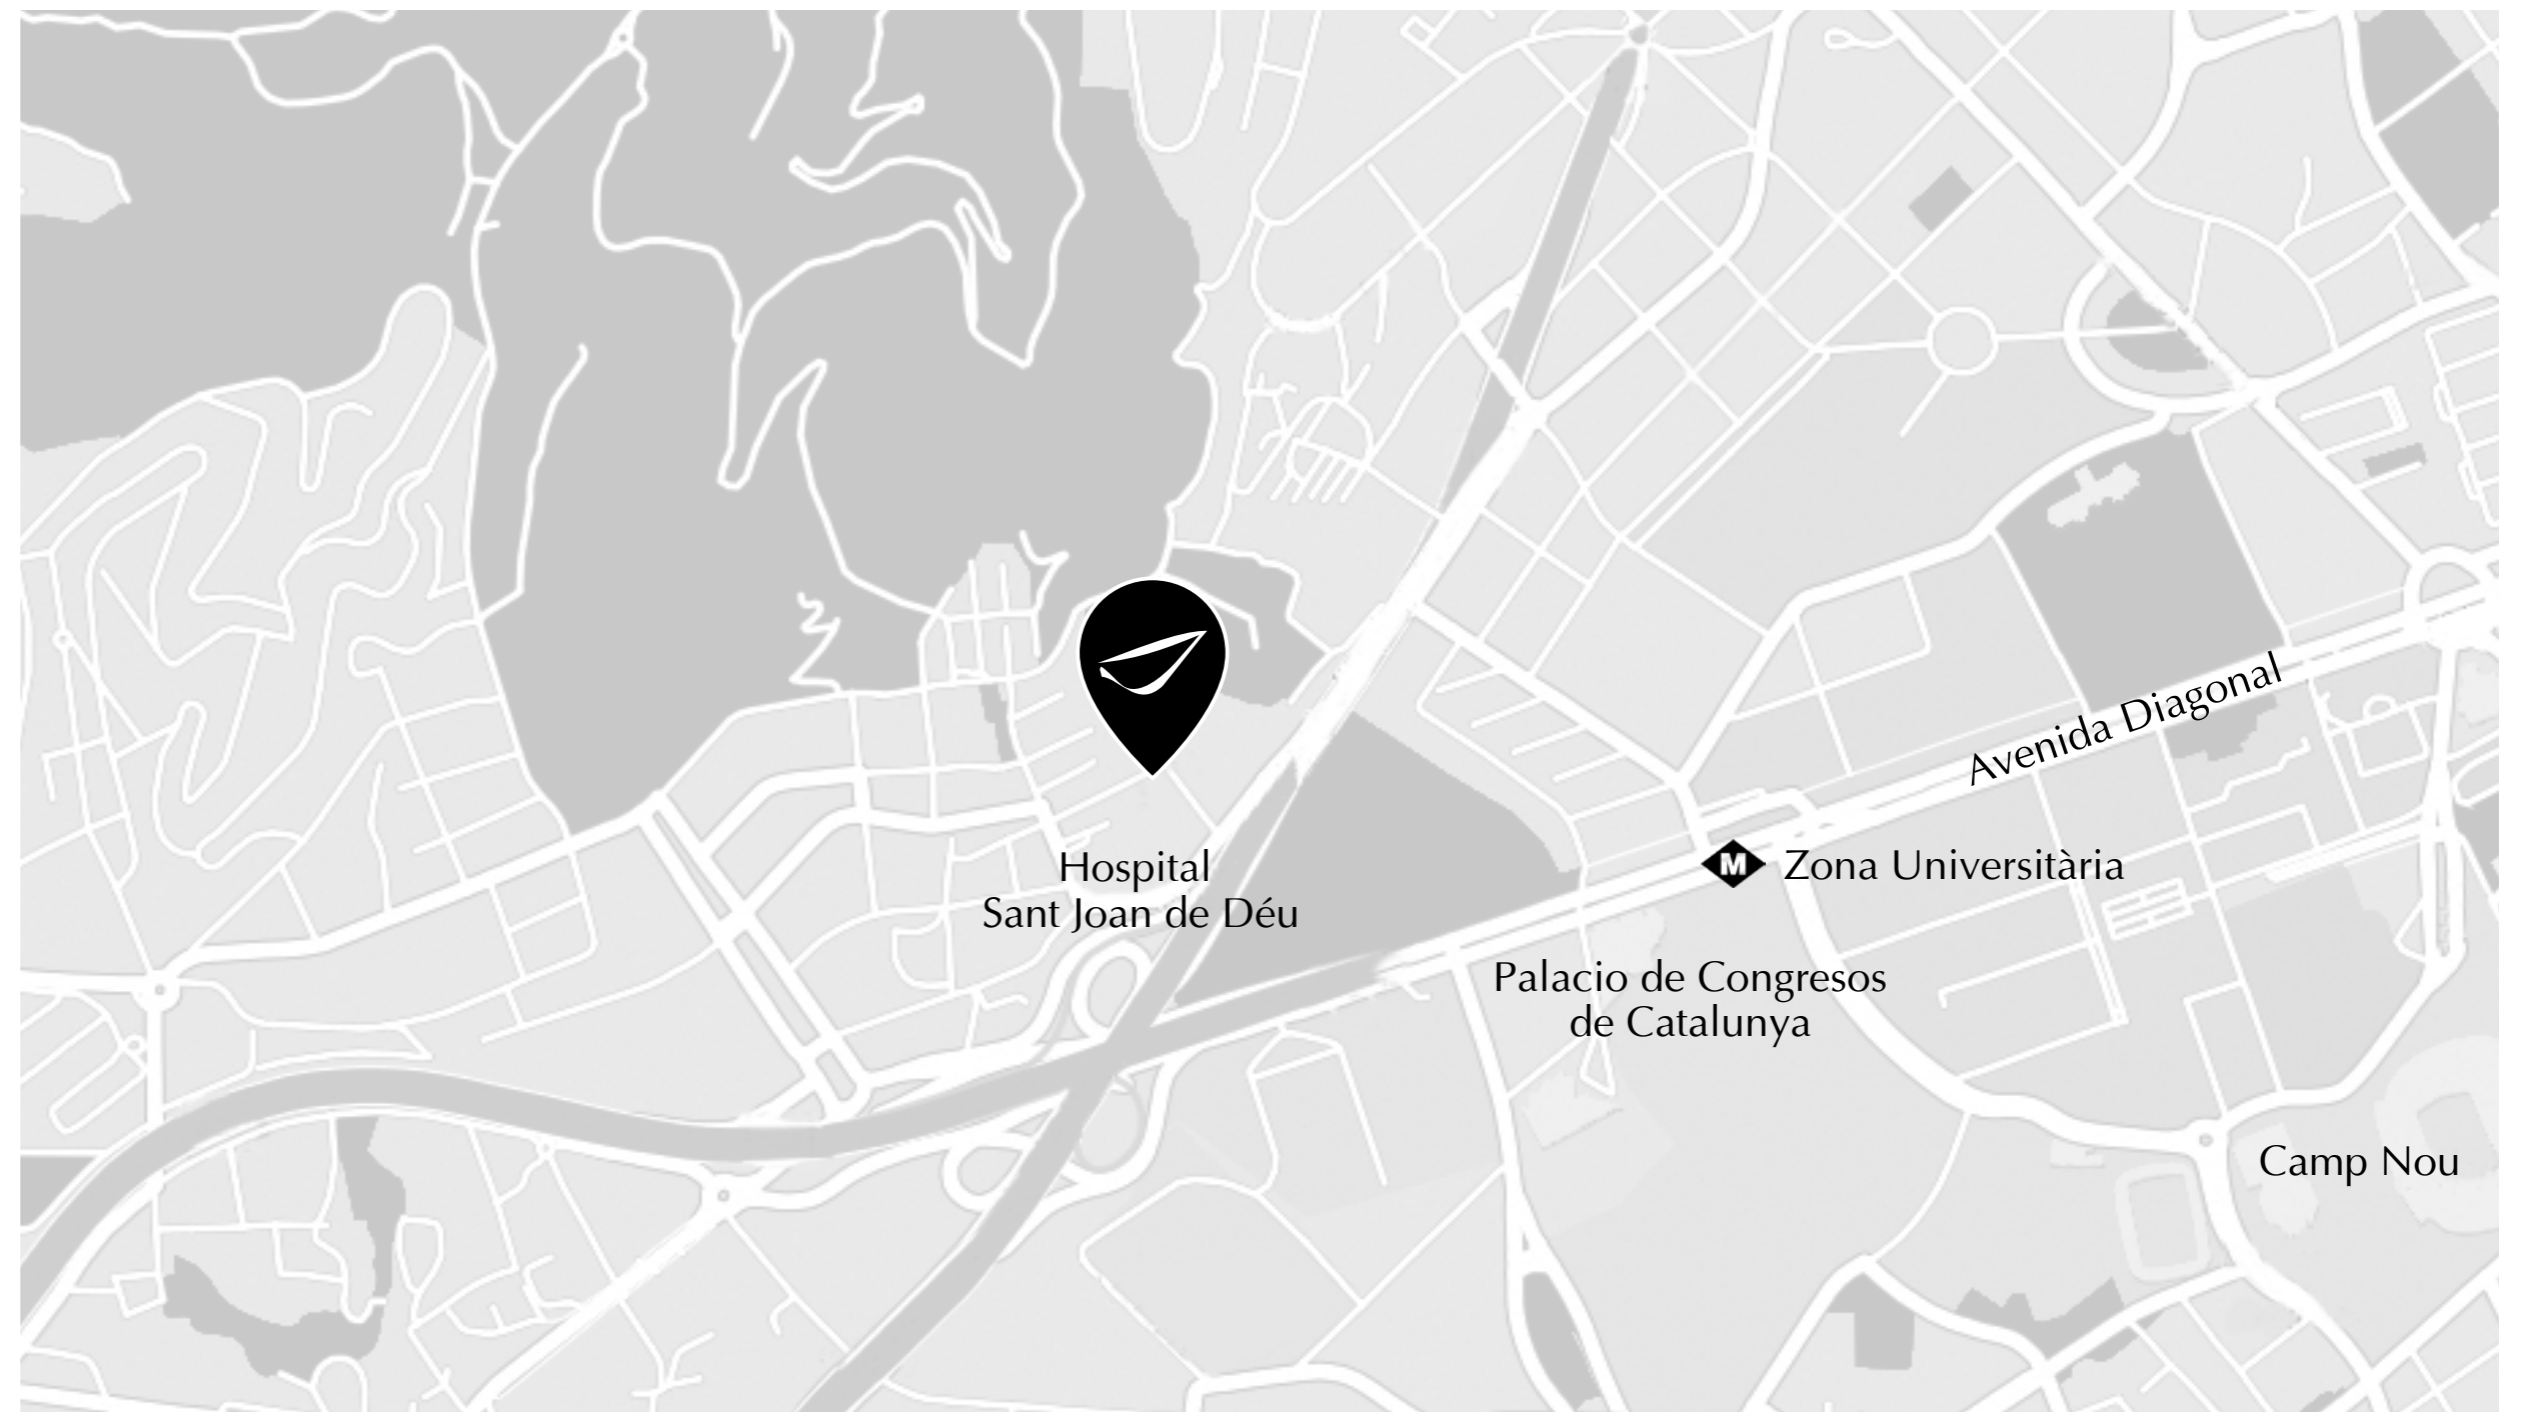

Perfectly connected with the center of Barcelona.

Located in Esplugues de Llobregat, in a natural environment with open spaces, abba Garden is well-connected to the center of Barcelona, the airport, the Gran Vía de Fira de Barcelona exhibition center, and the Palácio de Congressos of Catalunya.