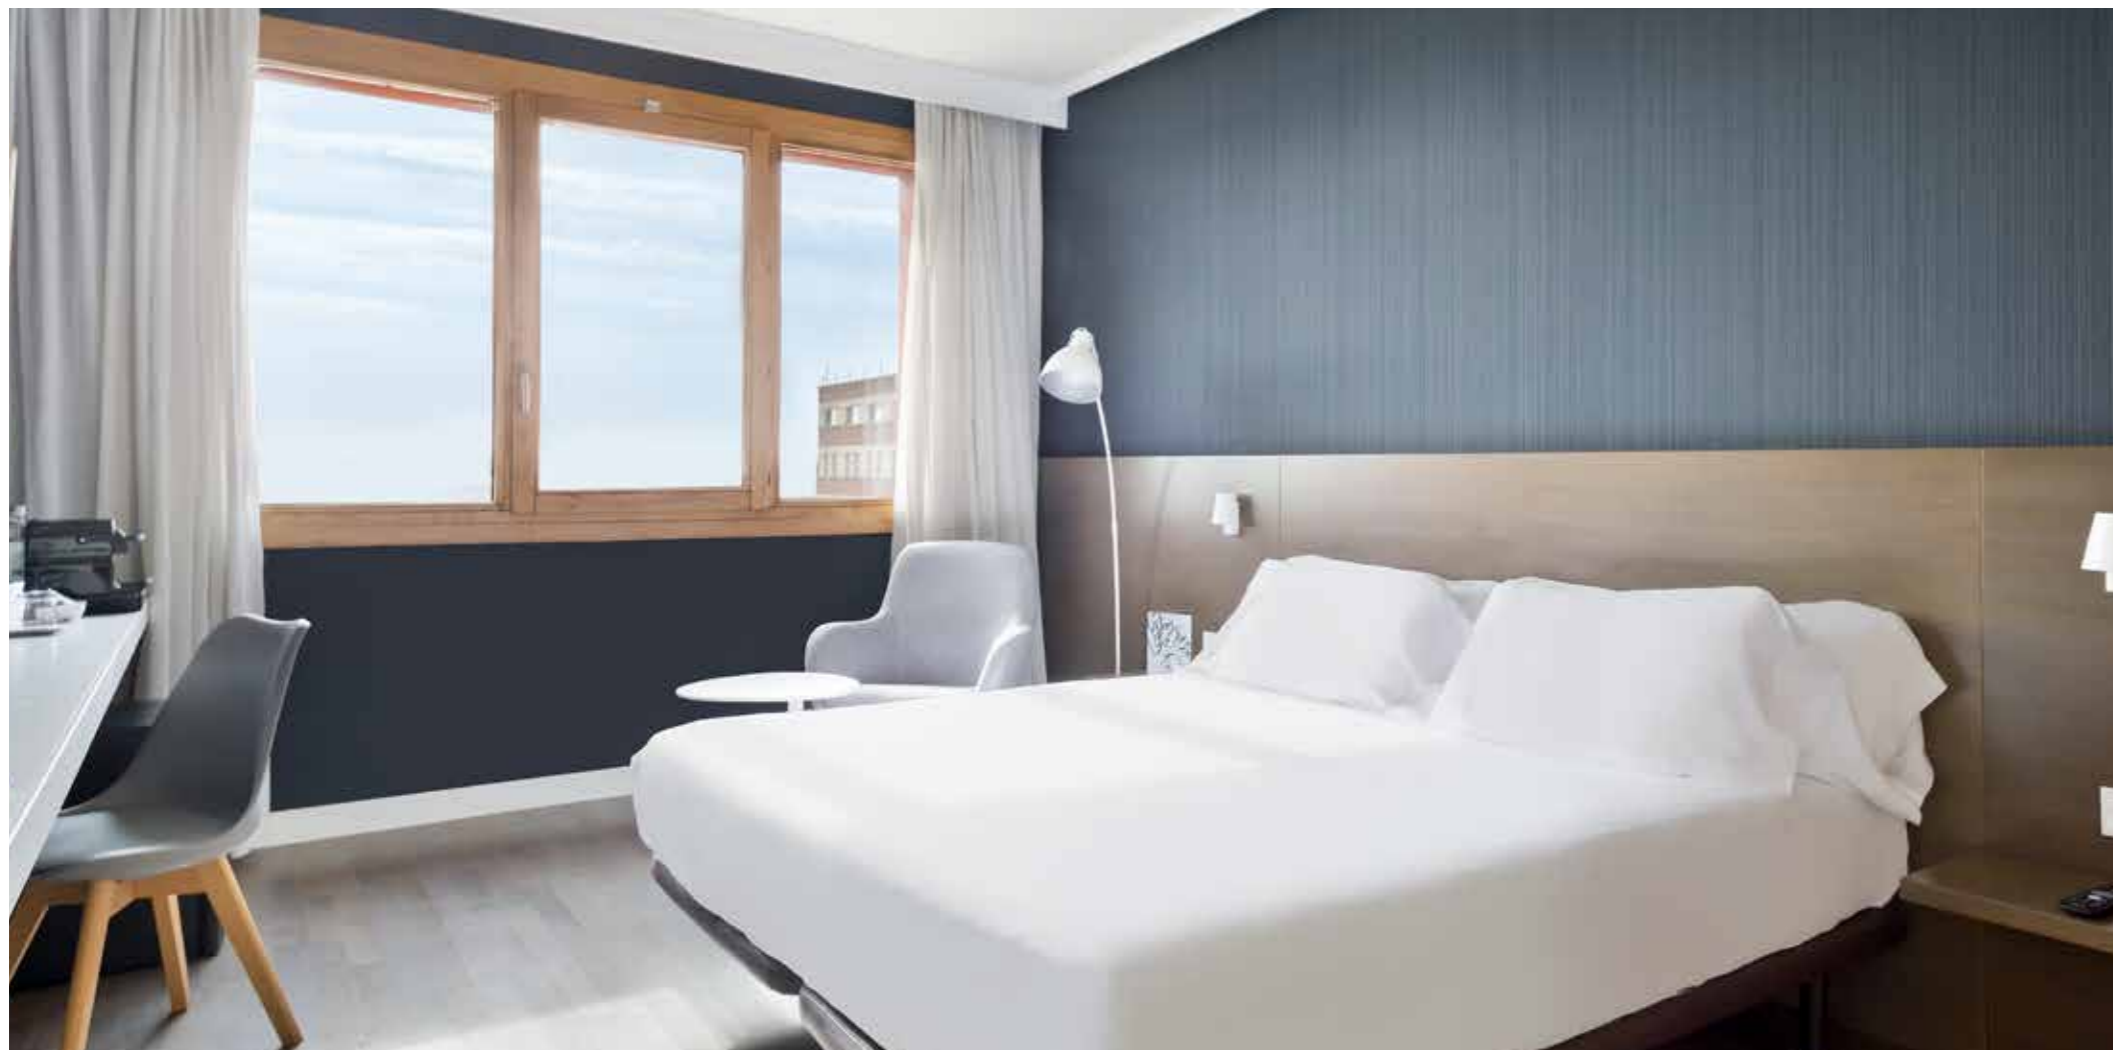

All of them have a Visco mattress, bathtub, ironing service, plasma TV, and offer views of Barcelona city.

TYOLOGY

abba

abba Superior

abba Premium

abba Deluxe

abba Family

abba