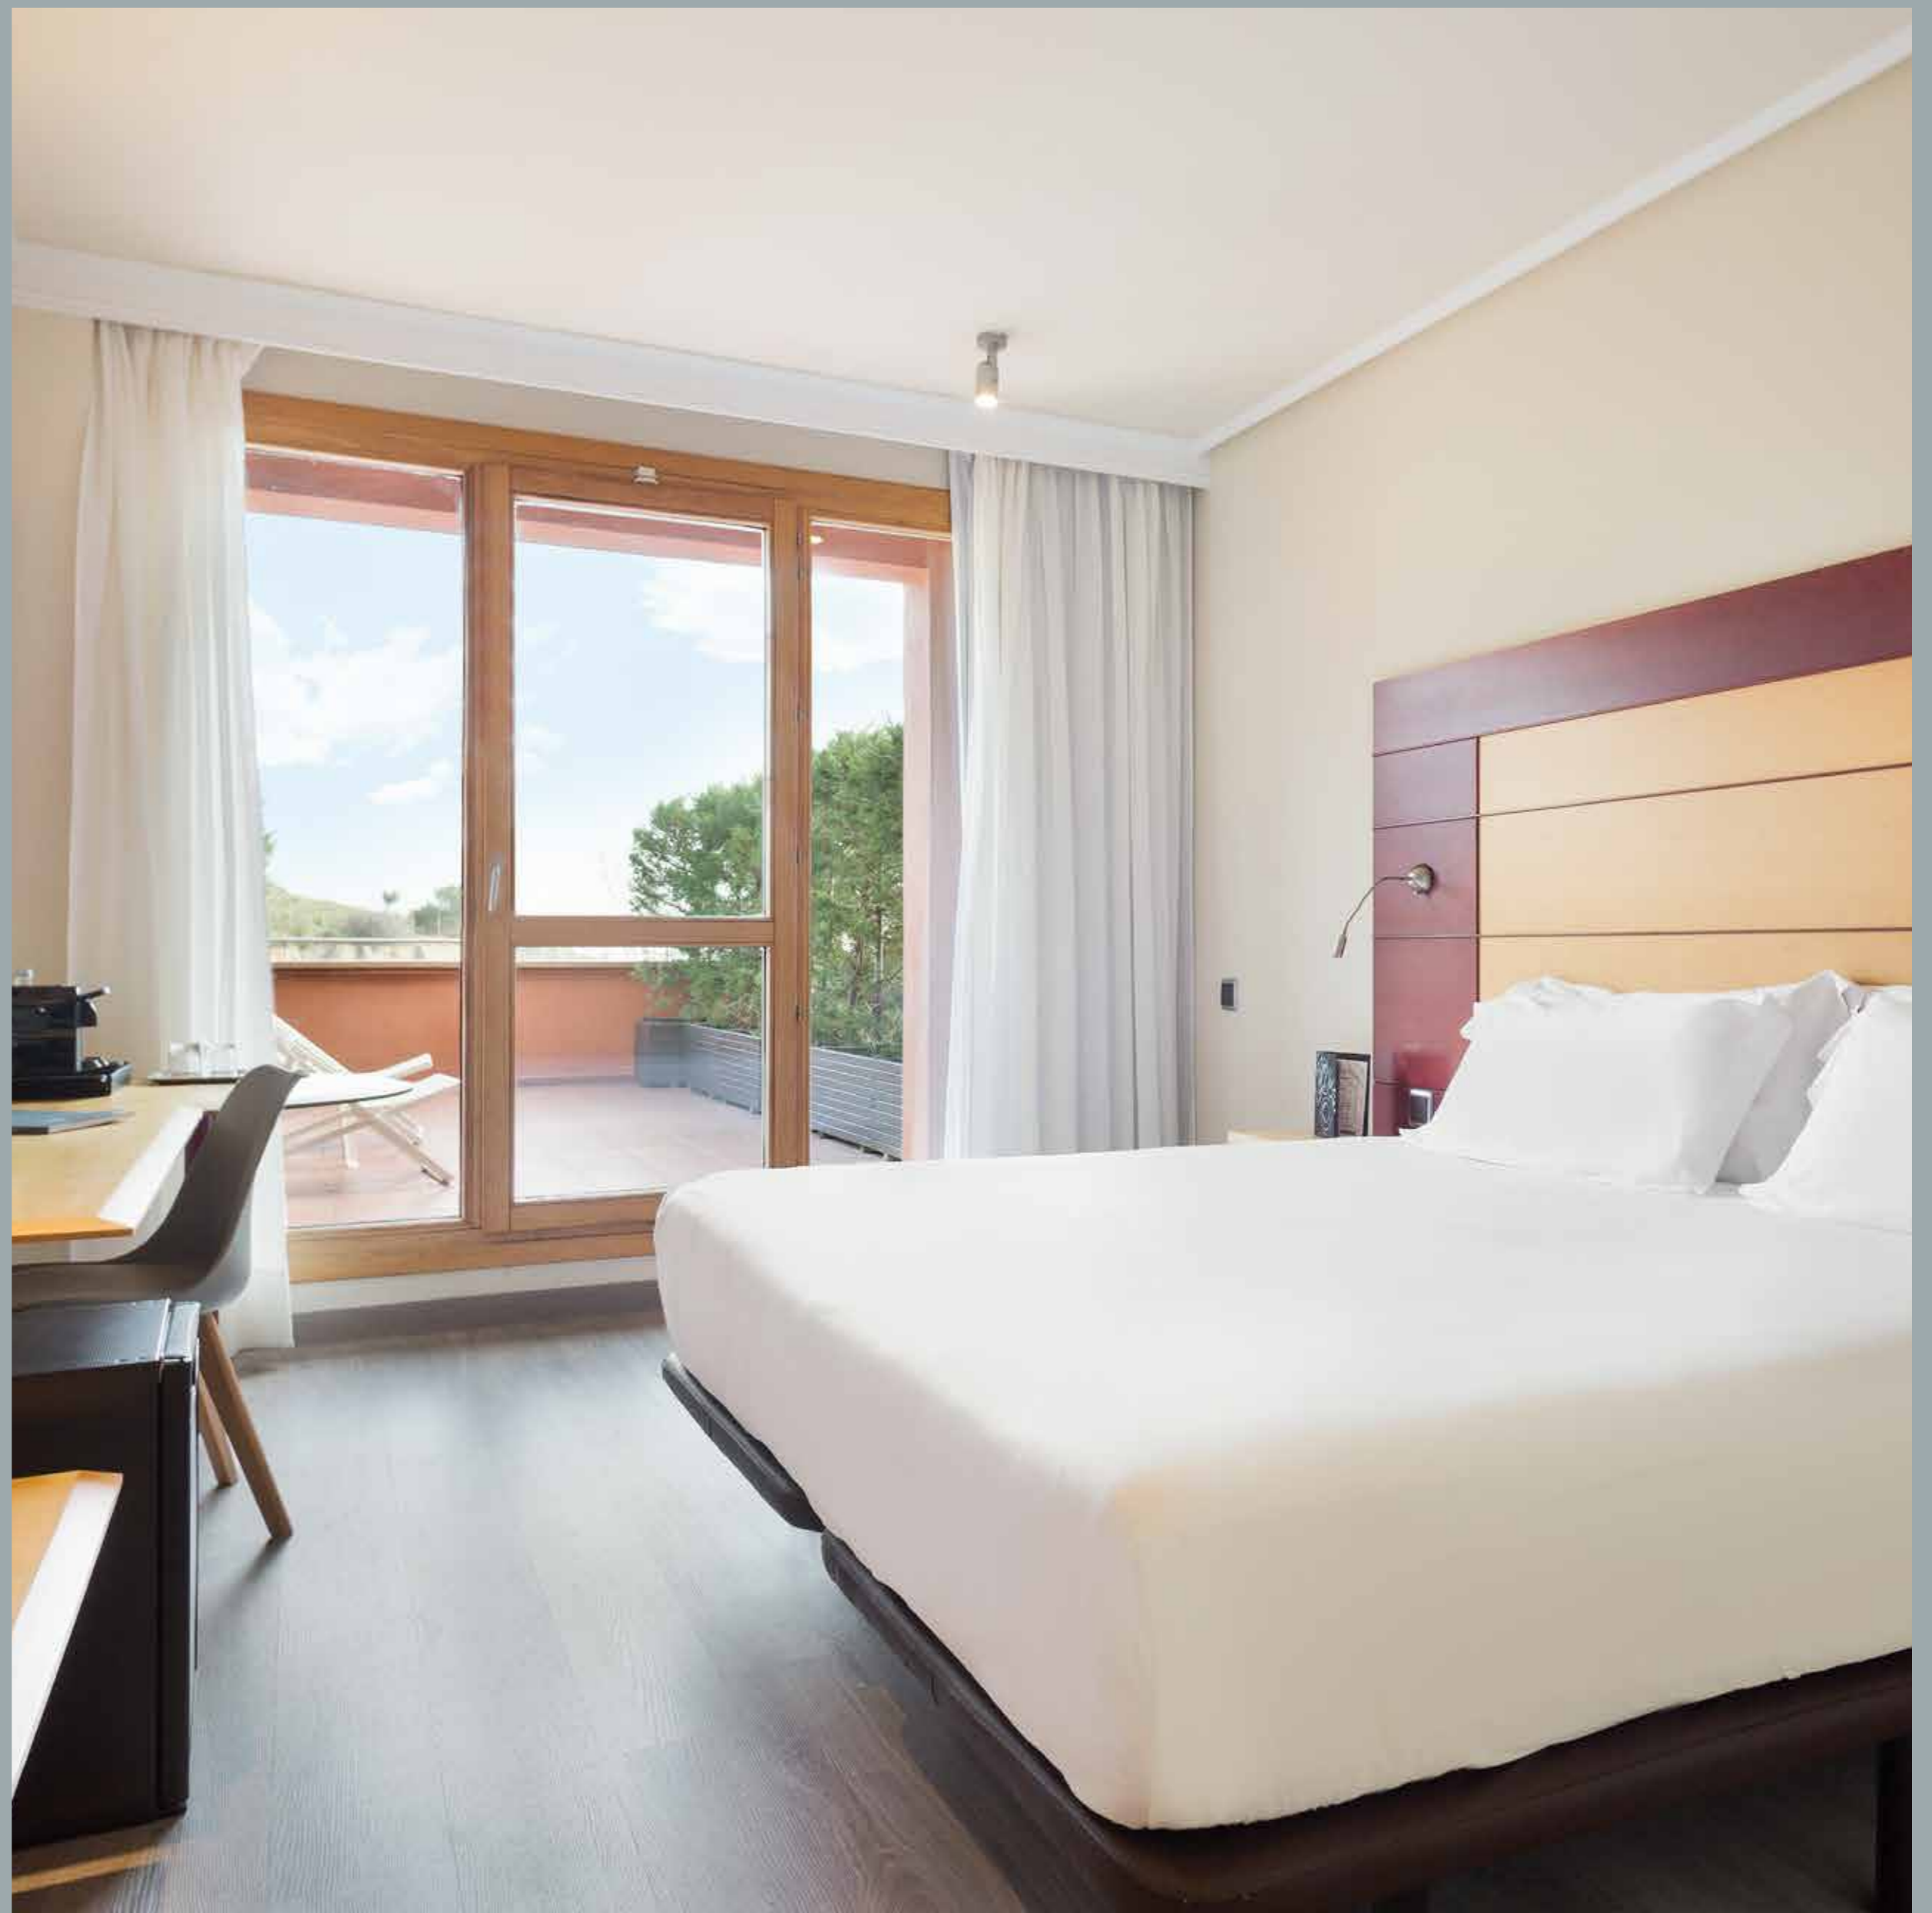

abba Superior

Capacity for 1-2 people

All abba rooms are designed with a modern and contemporary style, and offer everything necessary to ensure the comfort and relaxation of our guests, as well as all the facilities to work on their business trips.

It has a fully equipped bathroom with amenities, hairdryer, magnifying mirror, balcony, pool views, Nespresso coffee machine and kettle.

1/2 people

25-35 m²

Bedroom

Two beds of 1,05 x 2m