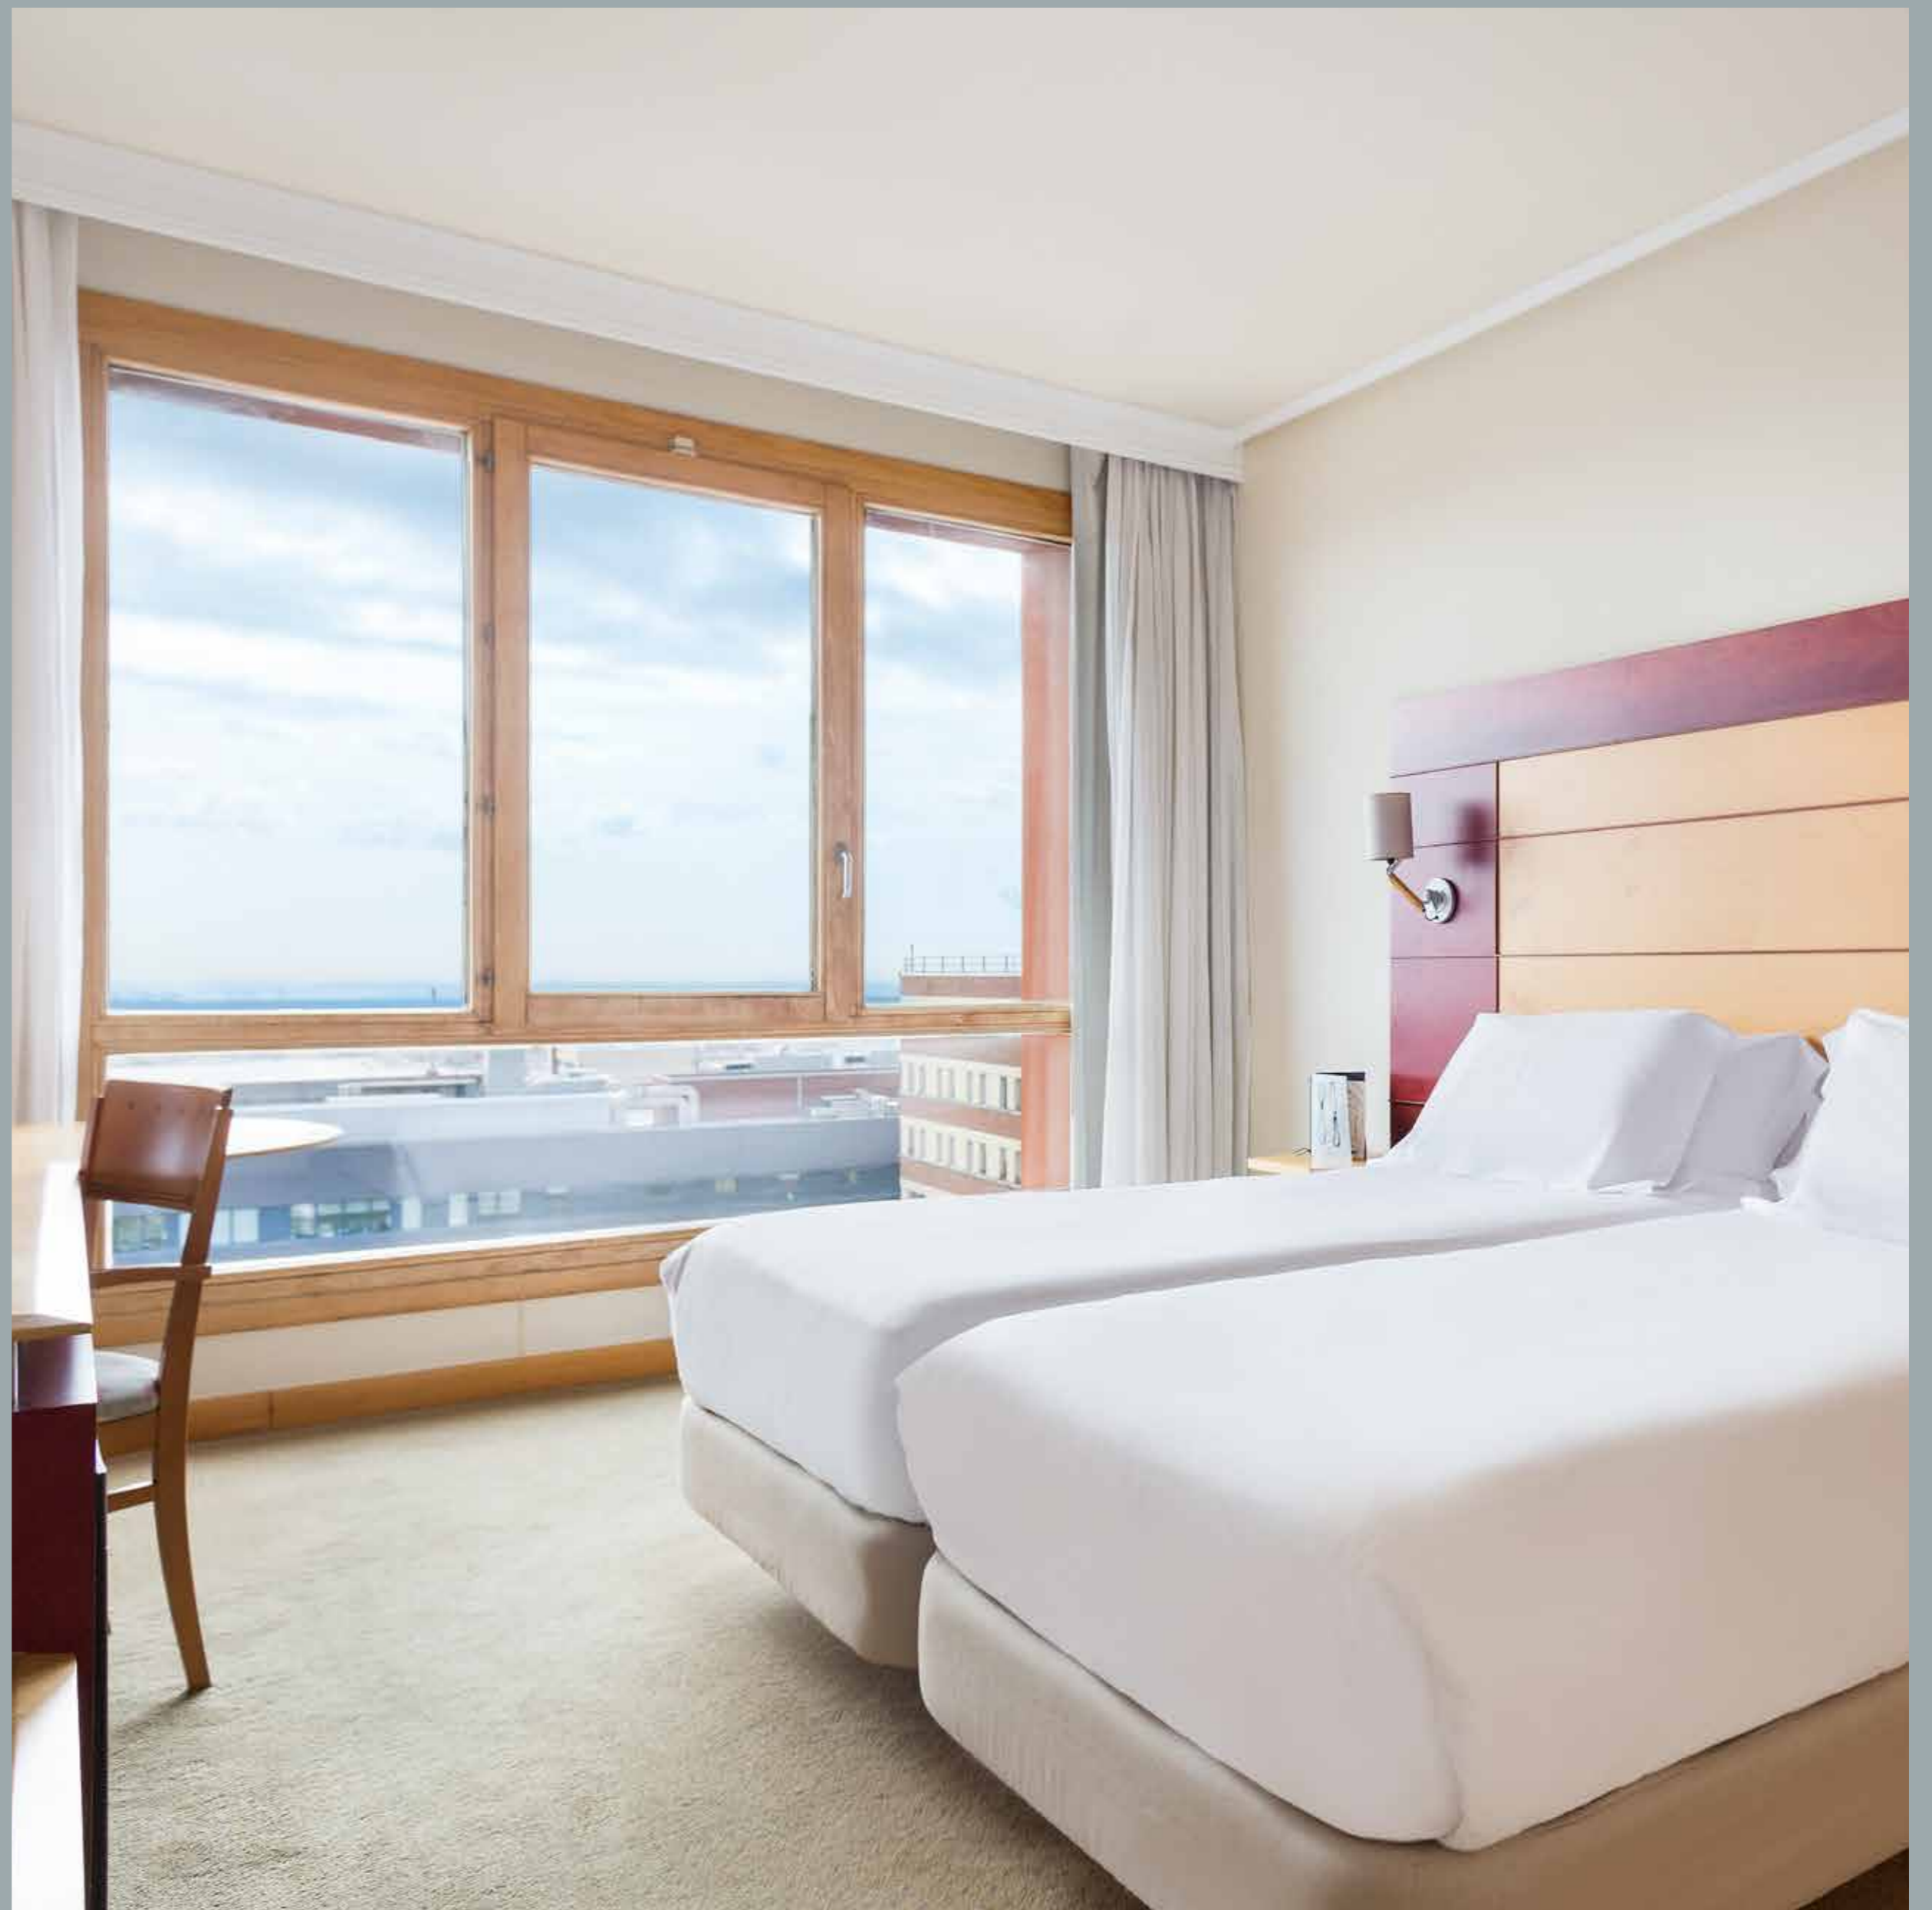

They have a larger surface area and a full bathroom with hairdryer, magnifying mirror and toiletries.

1/4 people

25-35 m²

Bedroom
1.05 m x 2 m beds

04

Services

A stay full of comfort, taking care of every detail to exceed our guests' expectations.