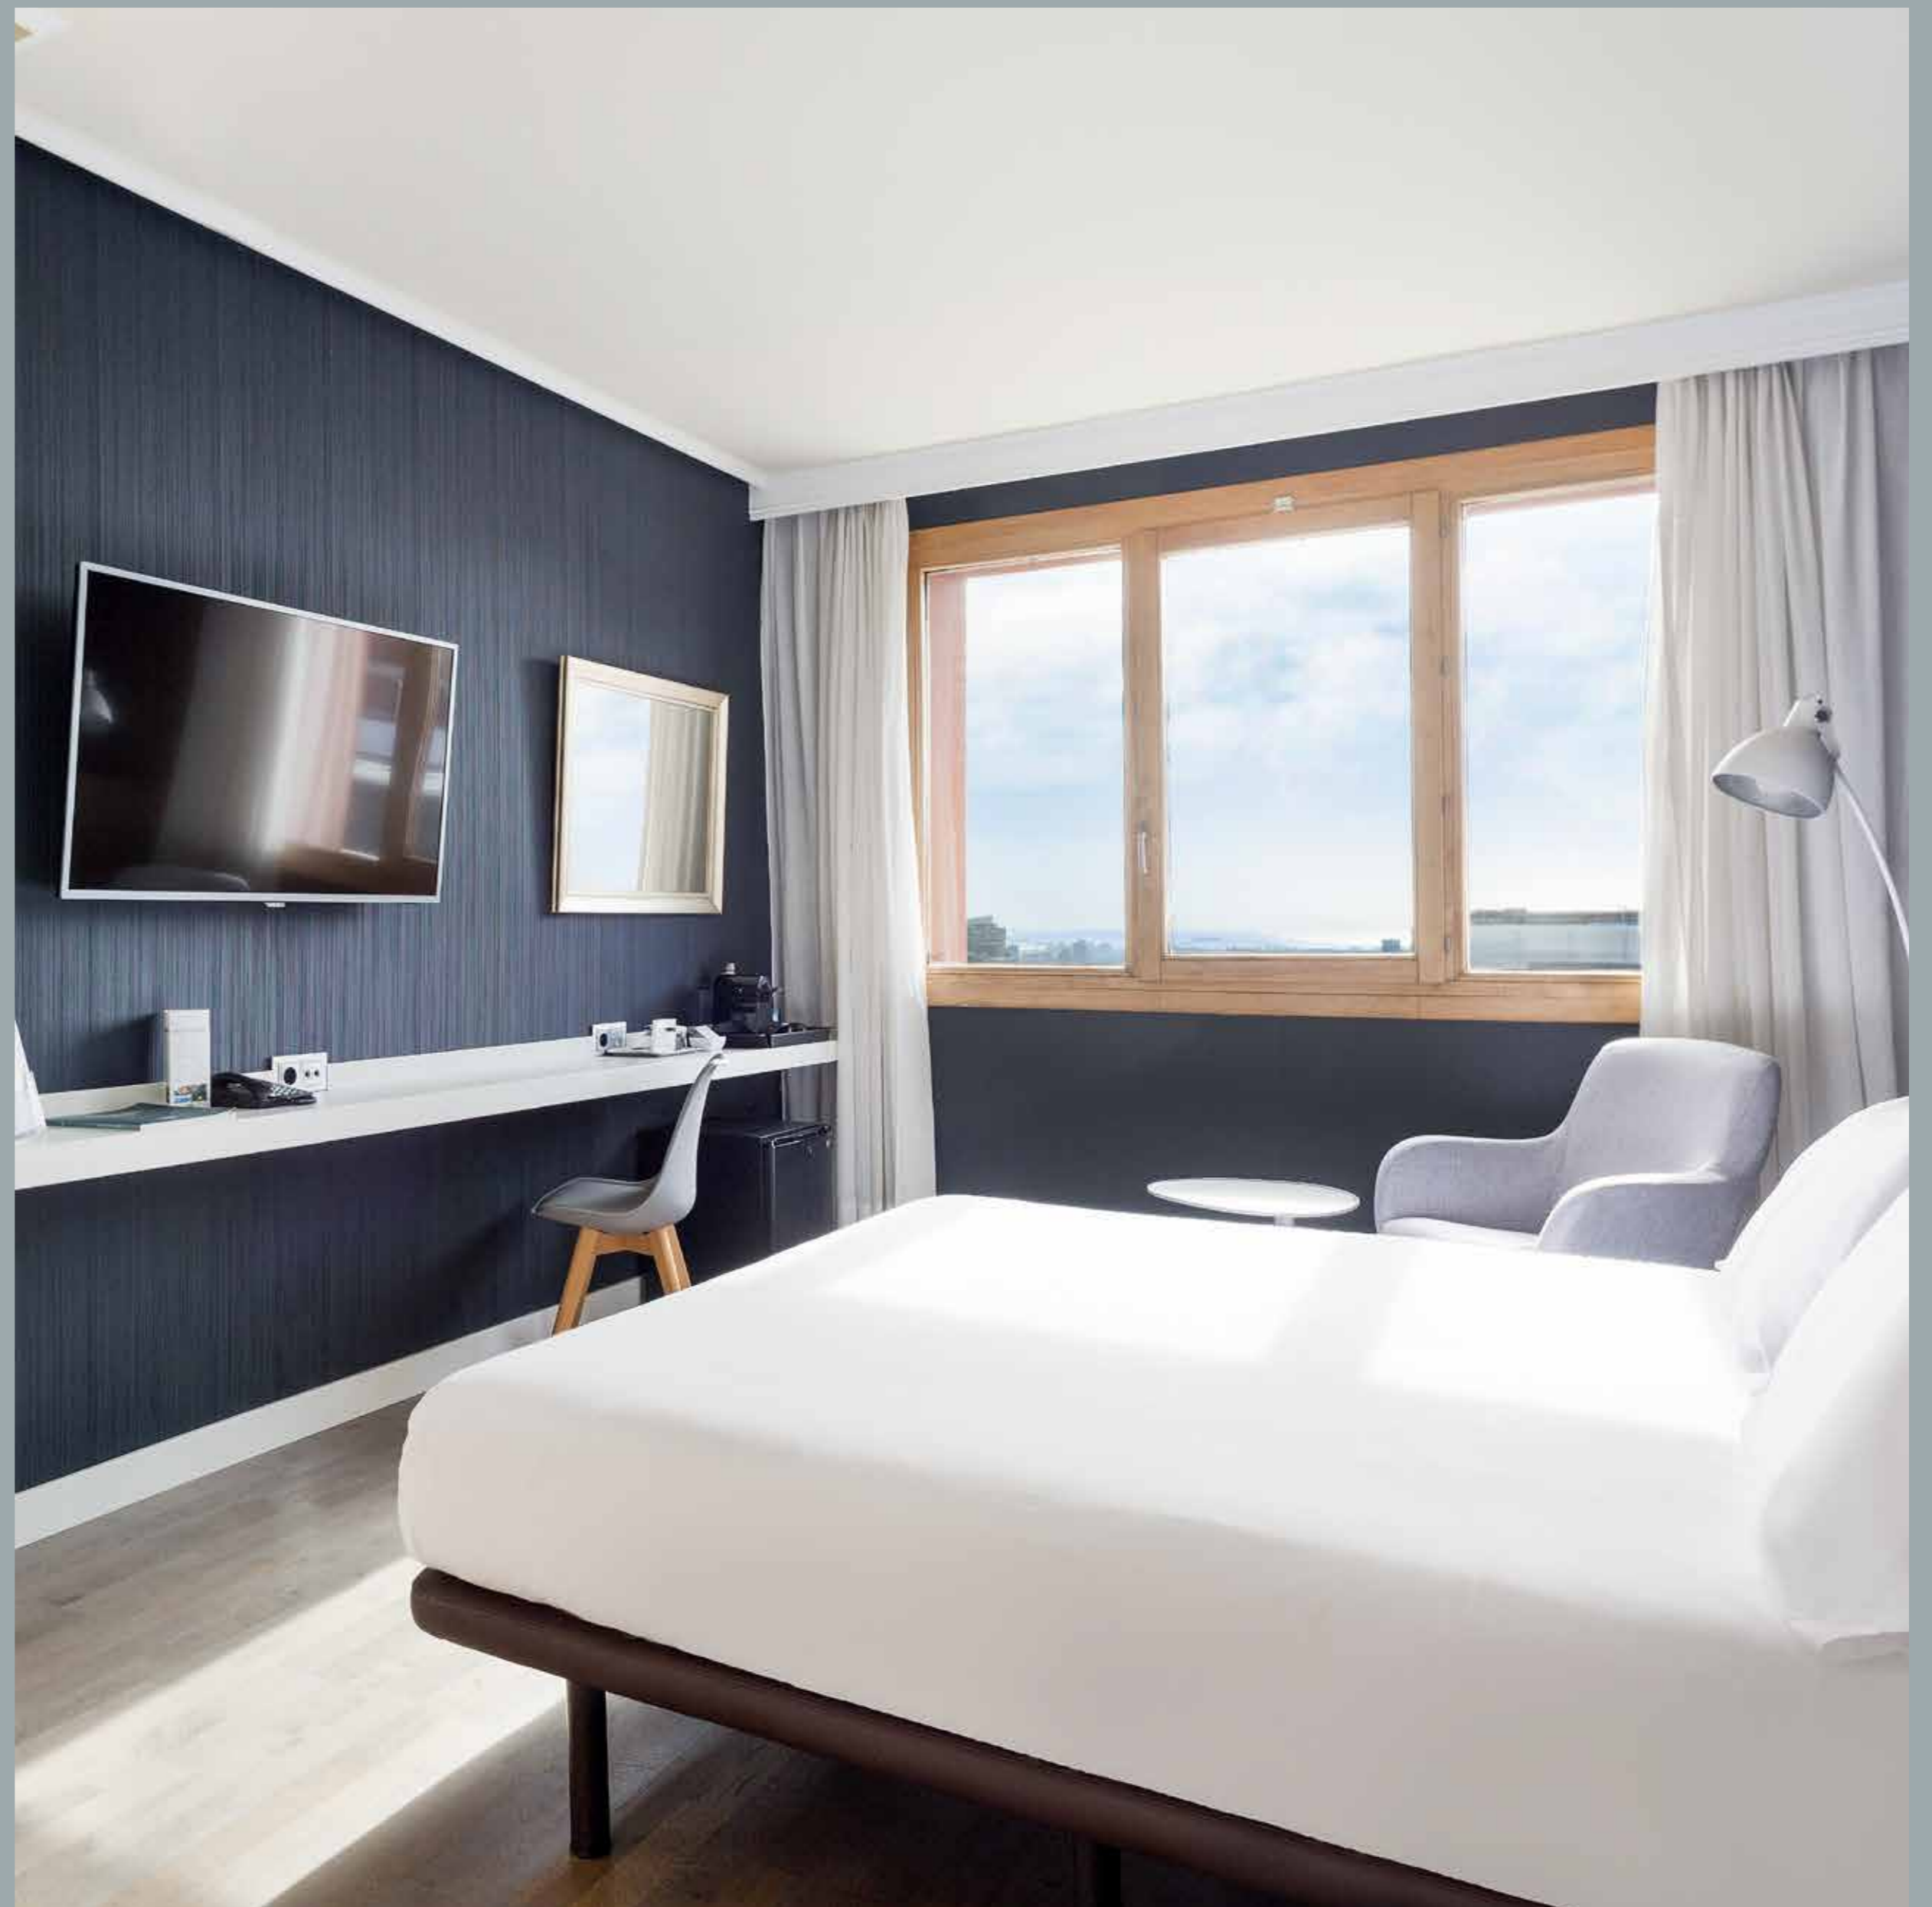

All of them have a Visco mattress, bathtub, ironing service, plasma TV, and offer views of Barcelona city.

TYOLOGY

abba

abba Superior

abba Premium

abba Deluxe

abba Family

abba

Visco mattress of 32cm height

abba Deluxe

Capacity for 1-2 people

Our abba Deluxe room is designed to meet your needs. Decorated with a modern style, quality finishes and with everything you need to ensure your comfort and rest. It has a large private terrace with views of Barcelona and a full bathroom with VIP amenities, professional hairdryer, bathrobe, slippers and magnifying mirror.

abba Deluxe rooms include check-in from 10:00 am (subject to availability), Philips 49" LED 4K Ultra HD TV, Nespresso coffee machine, and a welcome water.

1/2 people

78 m² (terrace of 50 m²)

Bedroom

One bed of 1,80 x 2m

They have a larger surface area and a full bathroom with hairdryer, magnifying mirror and toiletries.

1/4 people

25-35 m²

Bedroom
1.05 m x 2 m beds

04

Services

A stay full of comfort, taking care of every detail to exceed our guests' expectations.