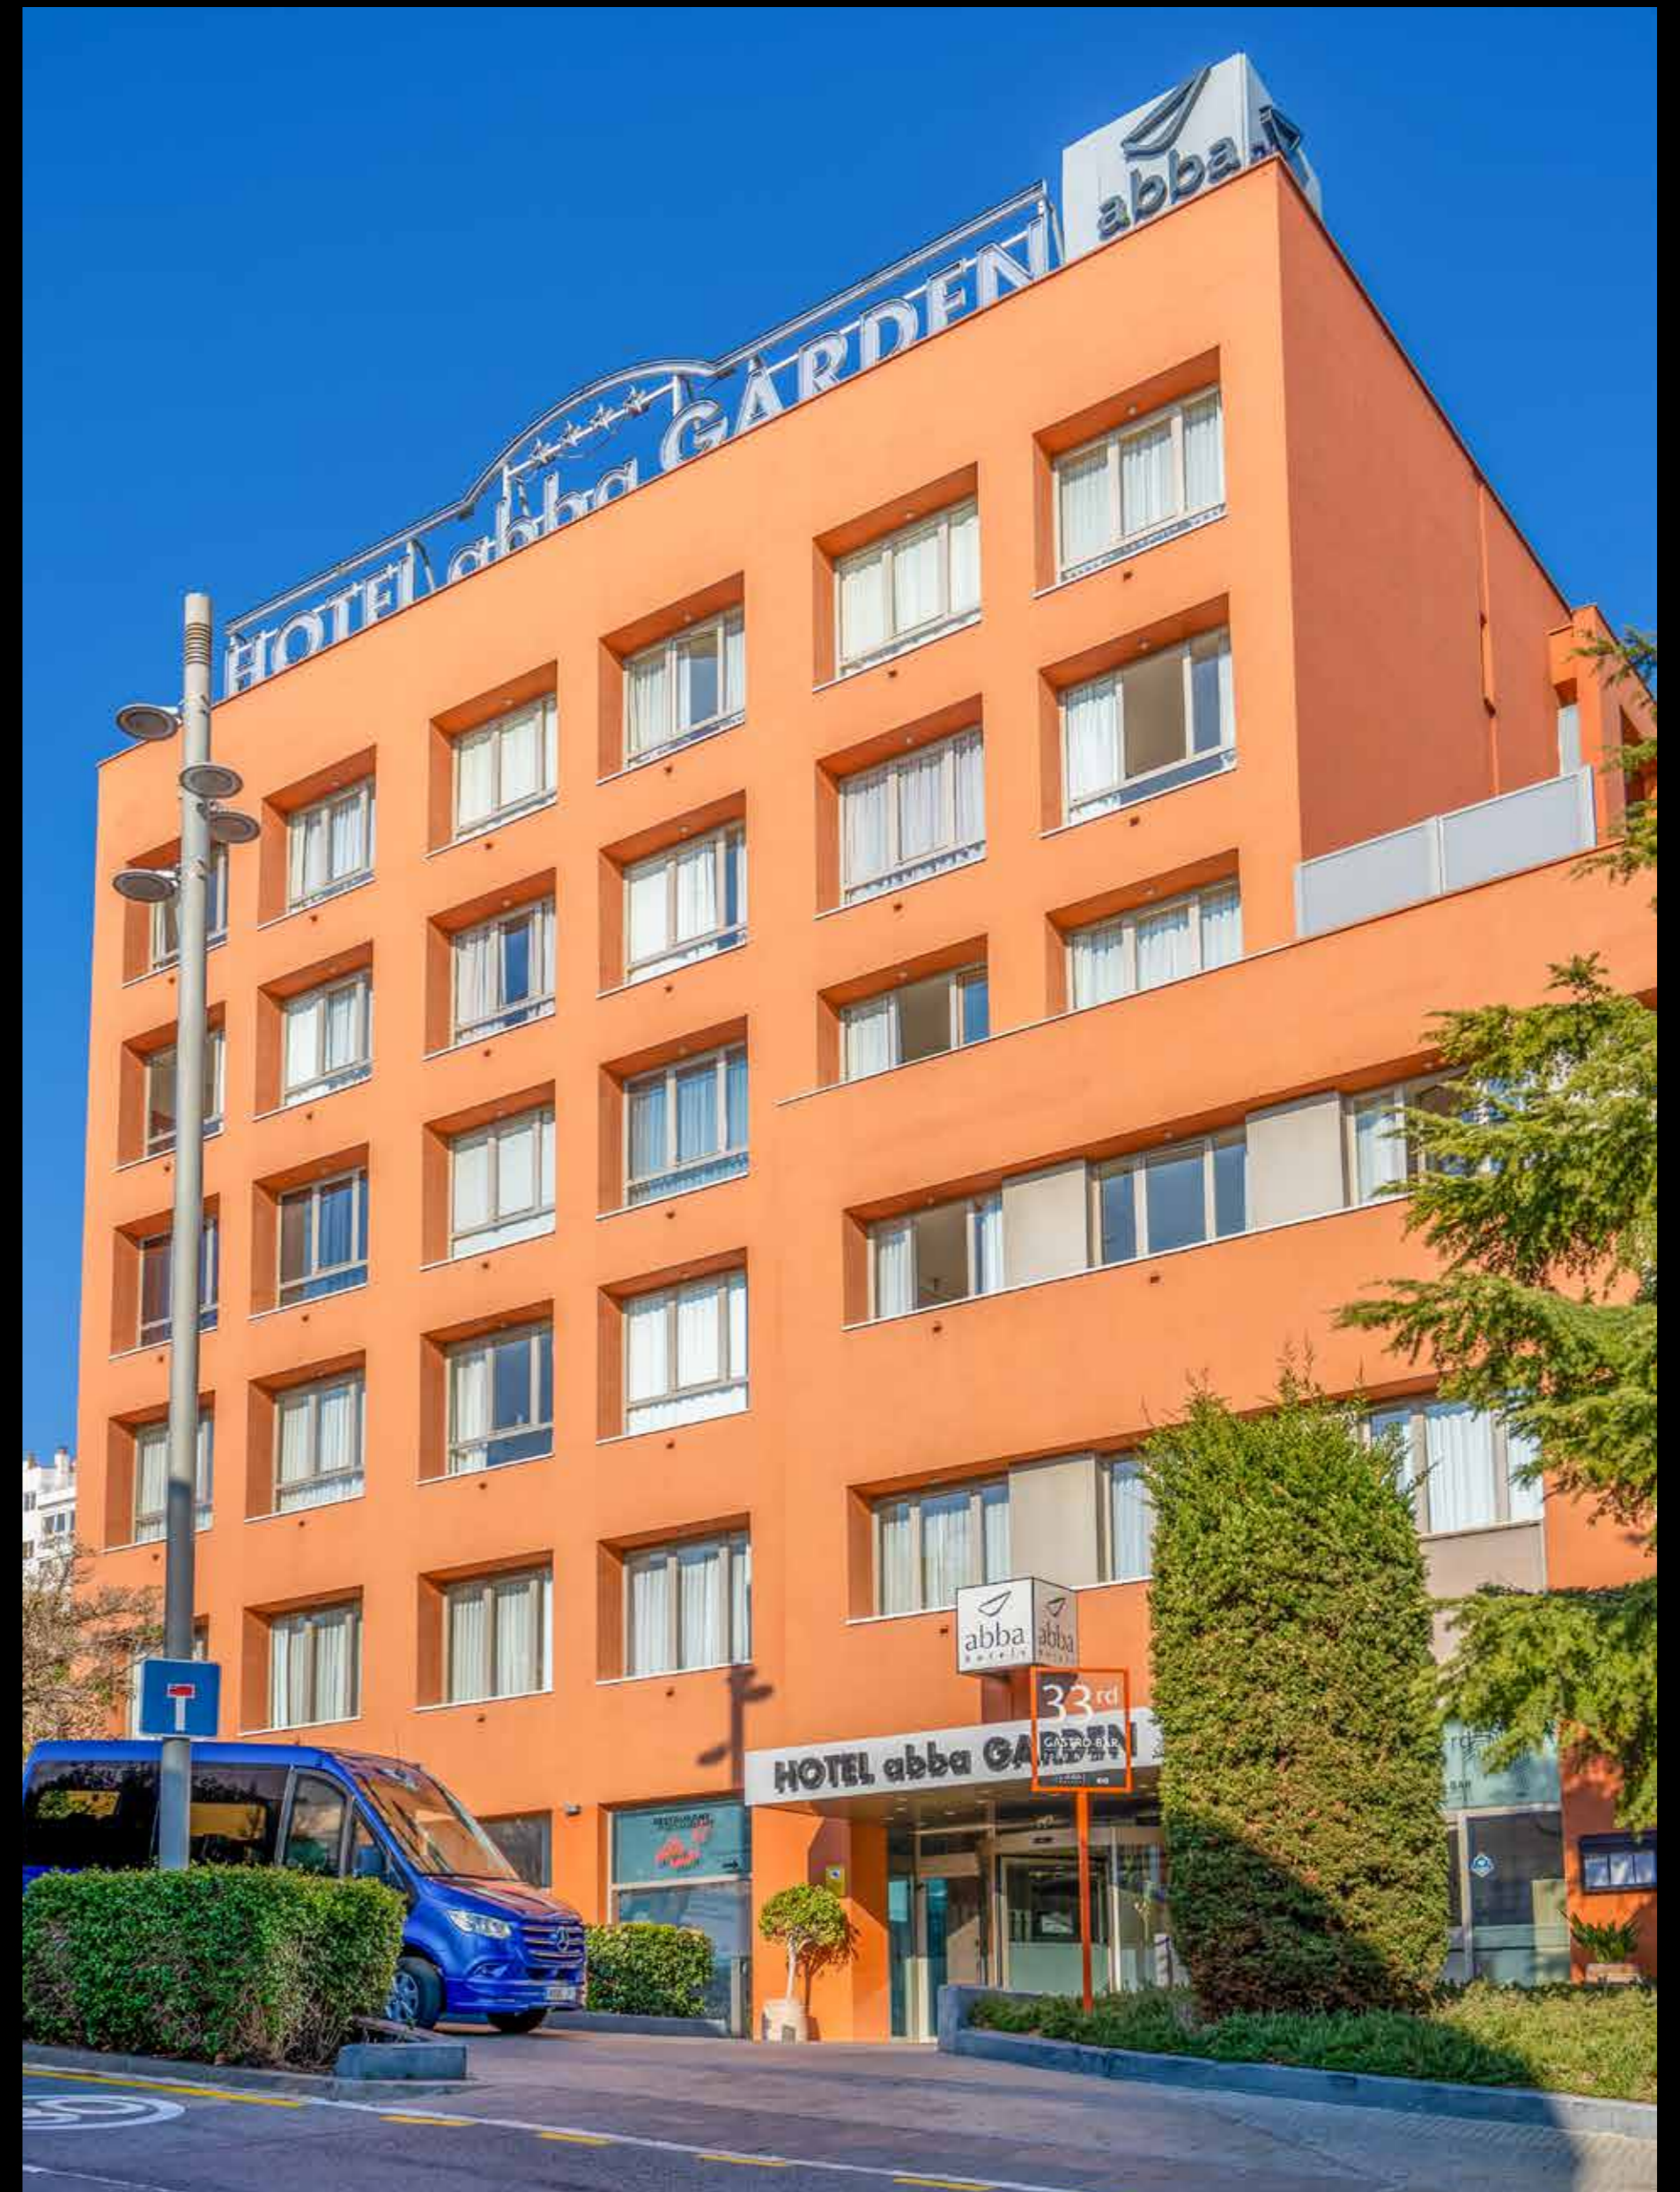

Barcelona,
*Attractive, dynamic,
and cosmopolite*

abba Garden hotel

⁰¹ Location

⁰² Hotel

⁰³ Rooms

⁰⁴ Services

01

Location

Perfectly connected with the center of Barcelona.

Located in Esplugues de Llobregat, in a natural environment with open spaces, abba Garden is well-connected to the center of Barcelona, the airport, the Gran Vía de Fira de Barcelona exhibition center, and the Palácio de Congressos of Catalunya.