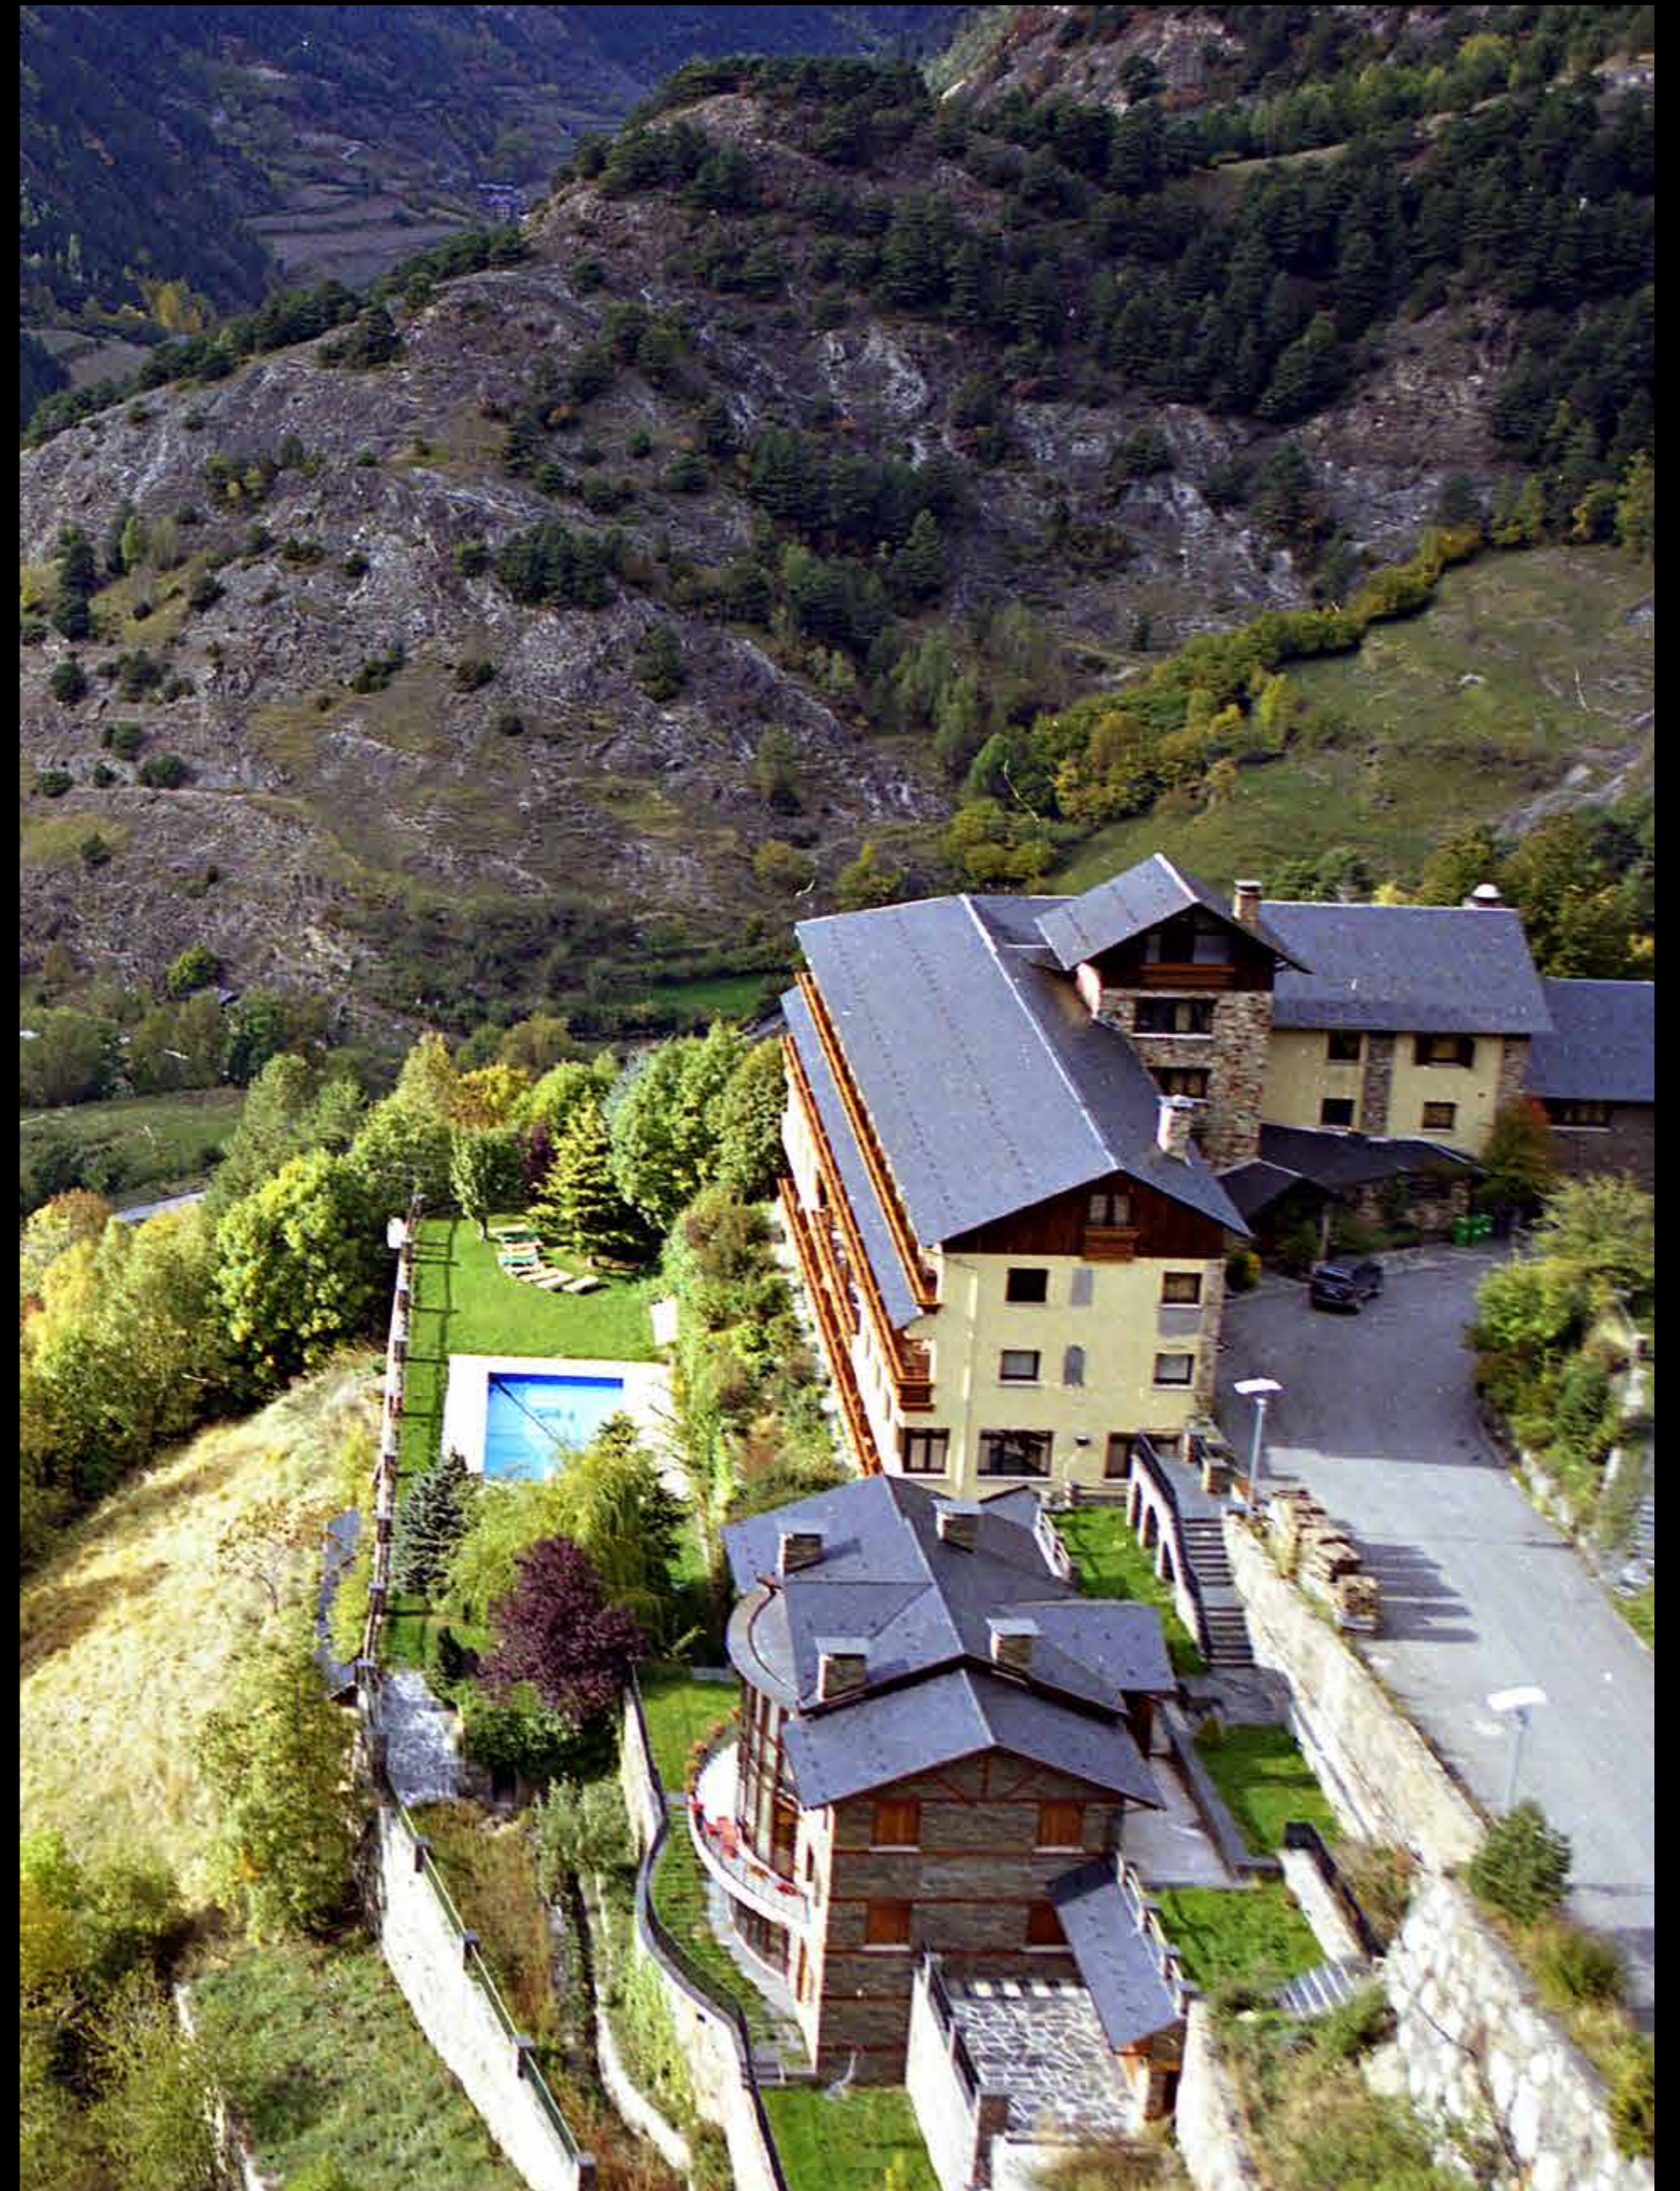

*The spectacle
of nature in*
Andorra

abba Ordino Babot hotel

01 Location

02 Hotel

03 Rooms

04 Services

01

Location

Explore Andorra from the best starting point

abba Ordino Babot hotel is a fantastic mountain chalet located in Ordino, Andorra. It's just 20 minutes from the center of Andorra la Vella, Escaldes Engordany and Caldea, 20 minutes from the Ordino Arcalis ski resort and 10 minutes from the Massana cable car that will allow you to reach the Pal station.

In addition, it is very close to Sorteny Natural Park, a UNESCO Biosphere Reserve with more than 50 endemic species of the Pyrenees, and the Casamanya mountain, whose peak reaches 2,752 meters above sea level. Just 11 kilometers from the hotel, there is the Roc del Quer,

one of the reference viewpoints in Andorra, very close is the Tibetan bridge of Canillo.

A unique environment, surrounded by nature, with a wide variety of services that allow you to enjoy a calm and relaxed stay. During the summer you can stroll through the gardens that surround the hotel, use the barbecue or relax and take a dip in the heated outdoor pool.