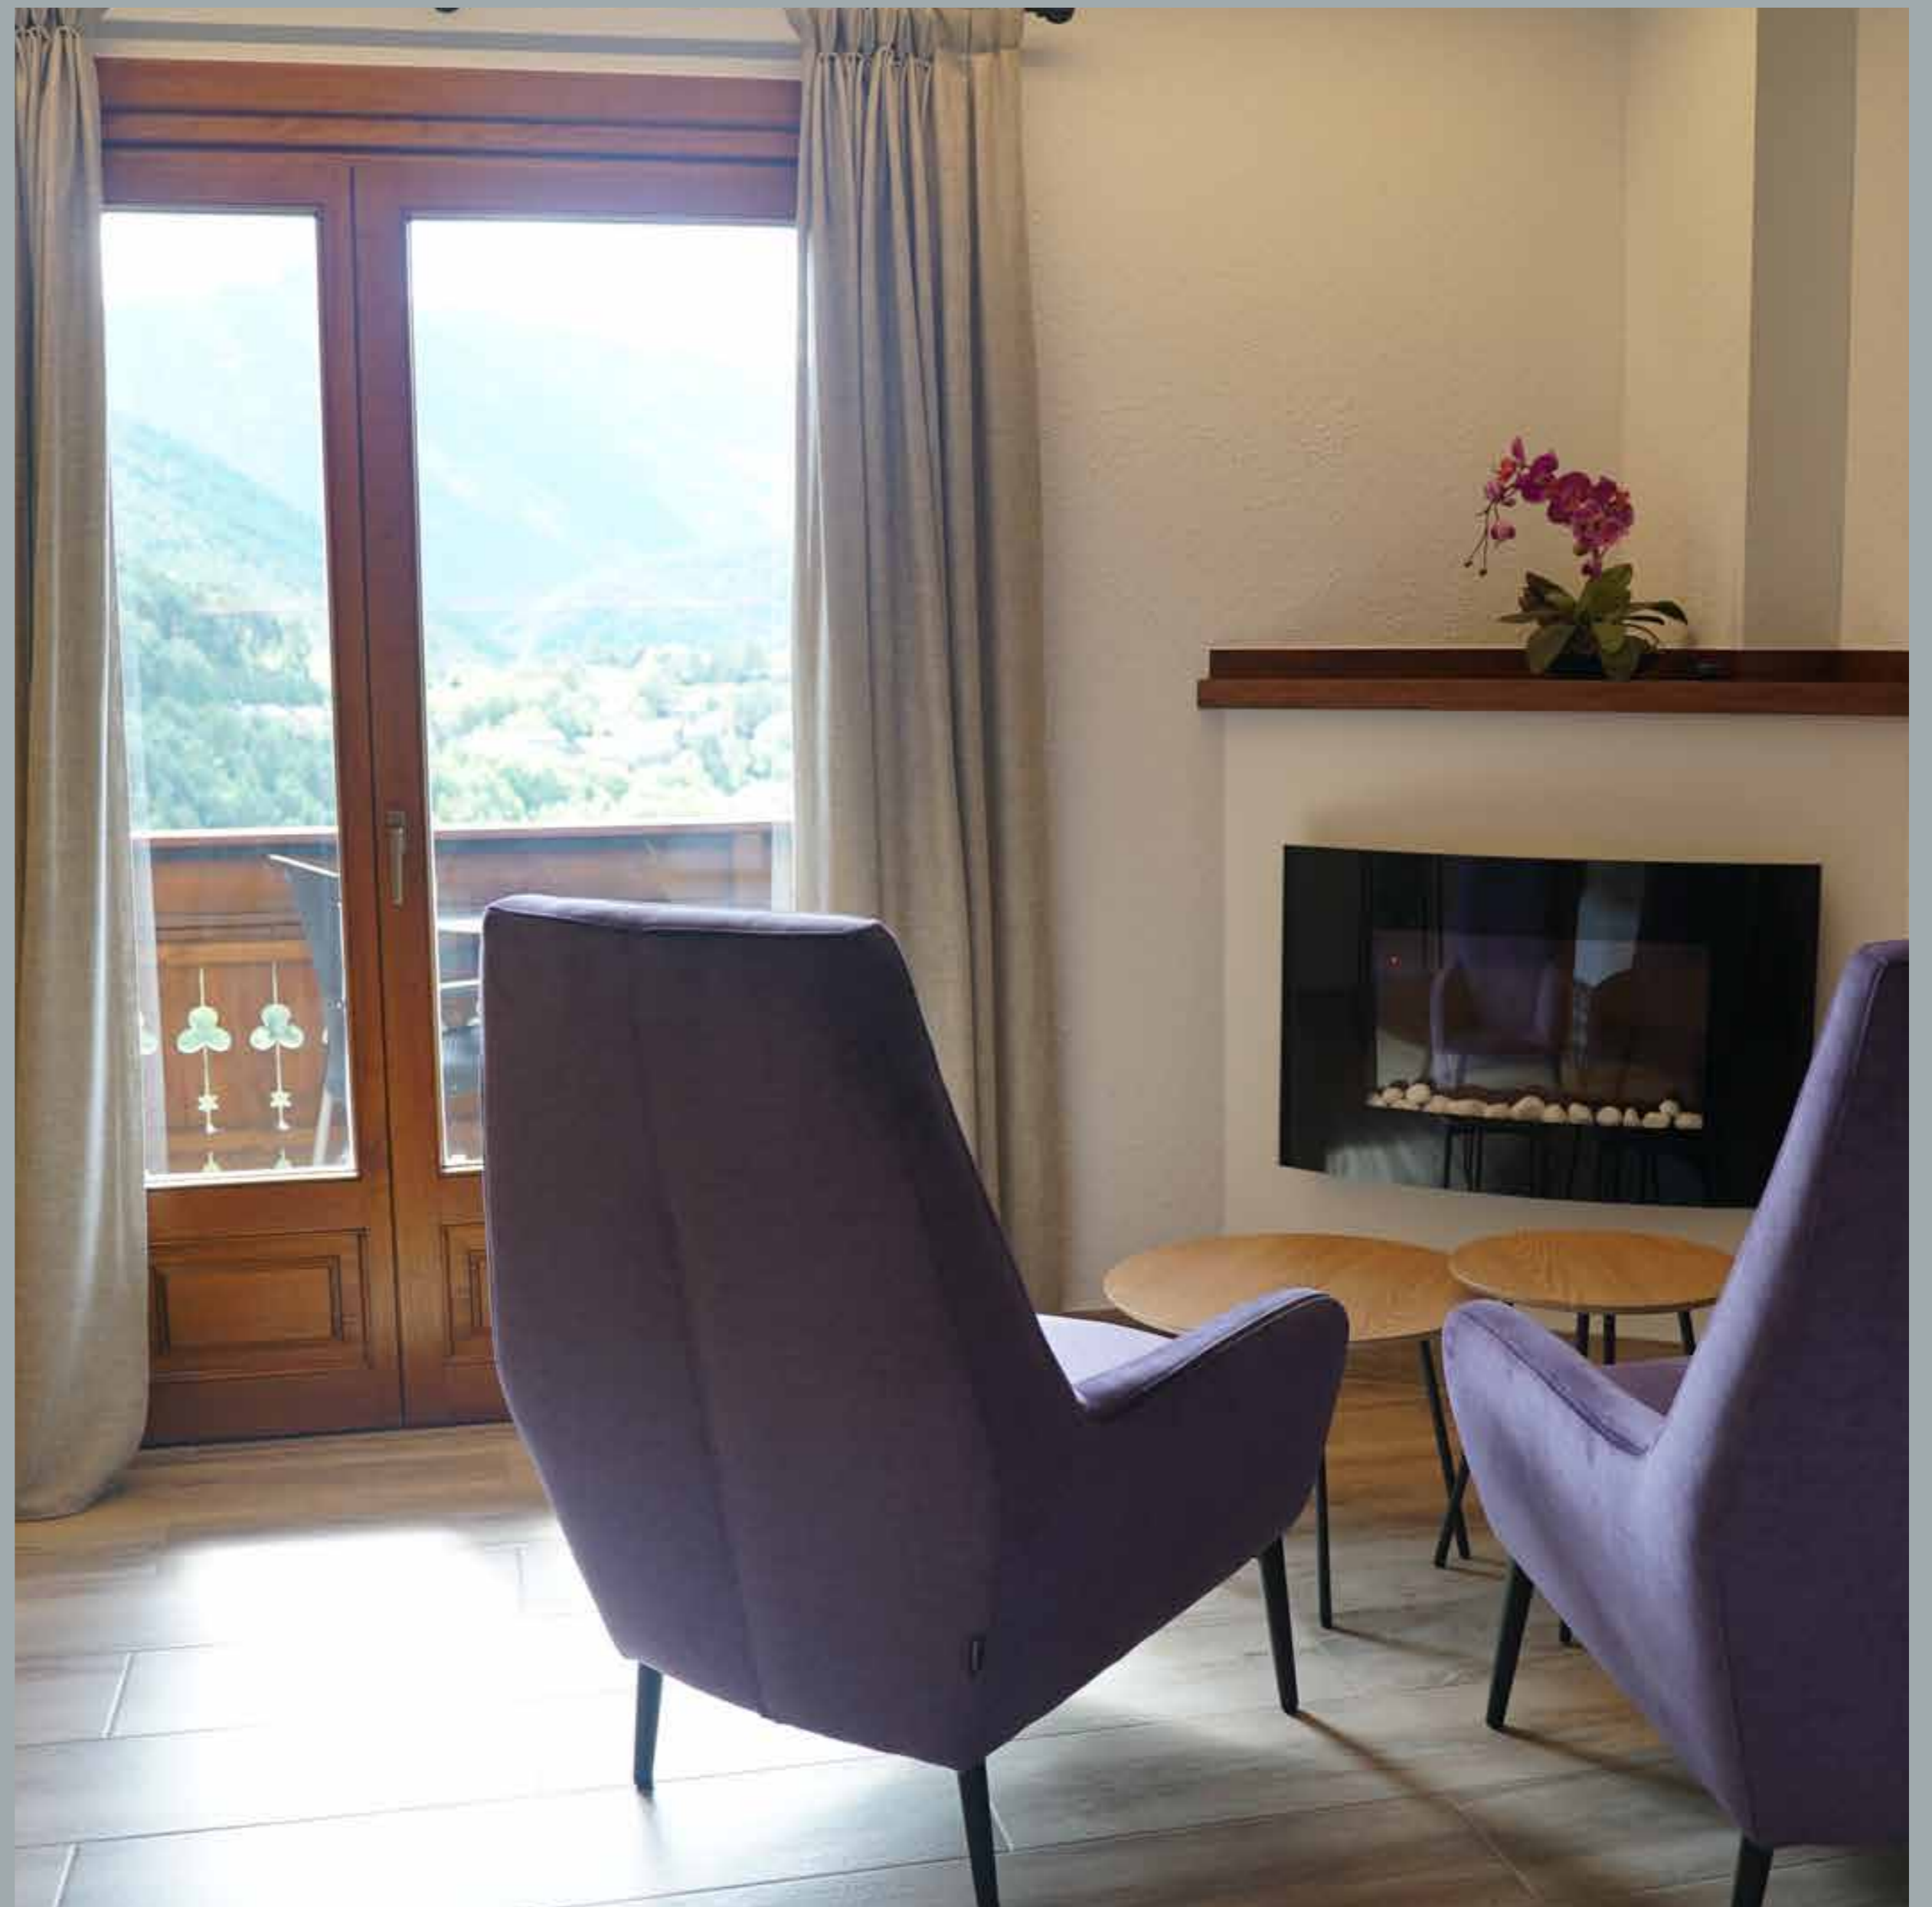

Premium Suite

Capacity for 2 people

Abba Premium Suite rooms are designed in a contemporary and sophisticated style, decorated in great detail within a typical style of mountains offering a warm and welcoming atmosphere. With an area of 54 m², it offers a premium and differentiating experience.

They have a balcony or terrace overlooking the valley, flat screen tv and private bathroom with amenities, shower and hairdryer.

2 people

54 m²

Bedroom

A double bed of 1.60 m x 2 m